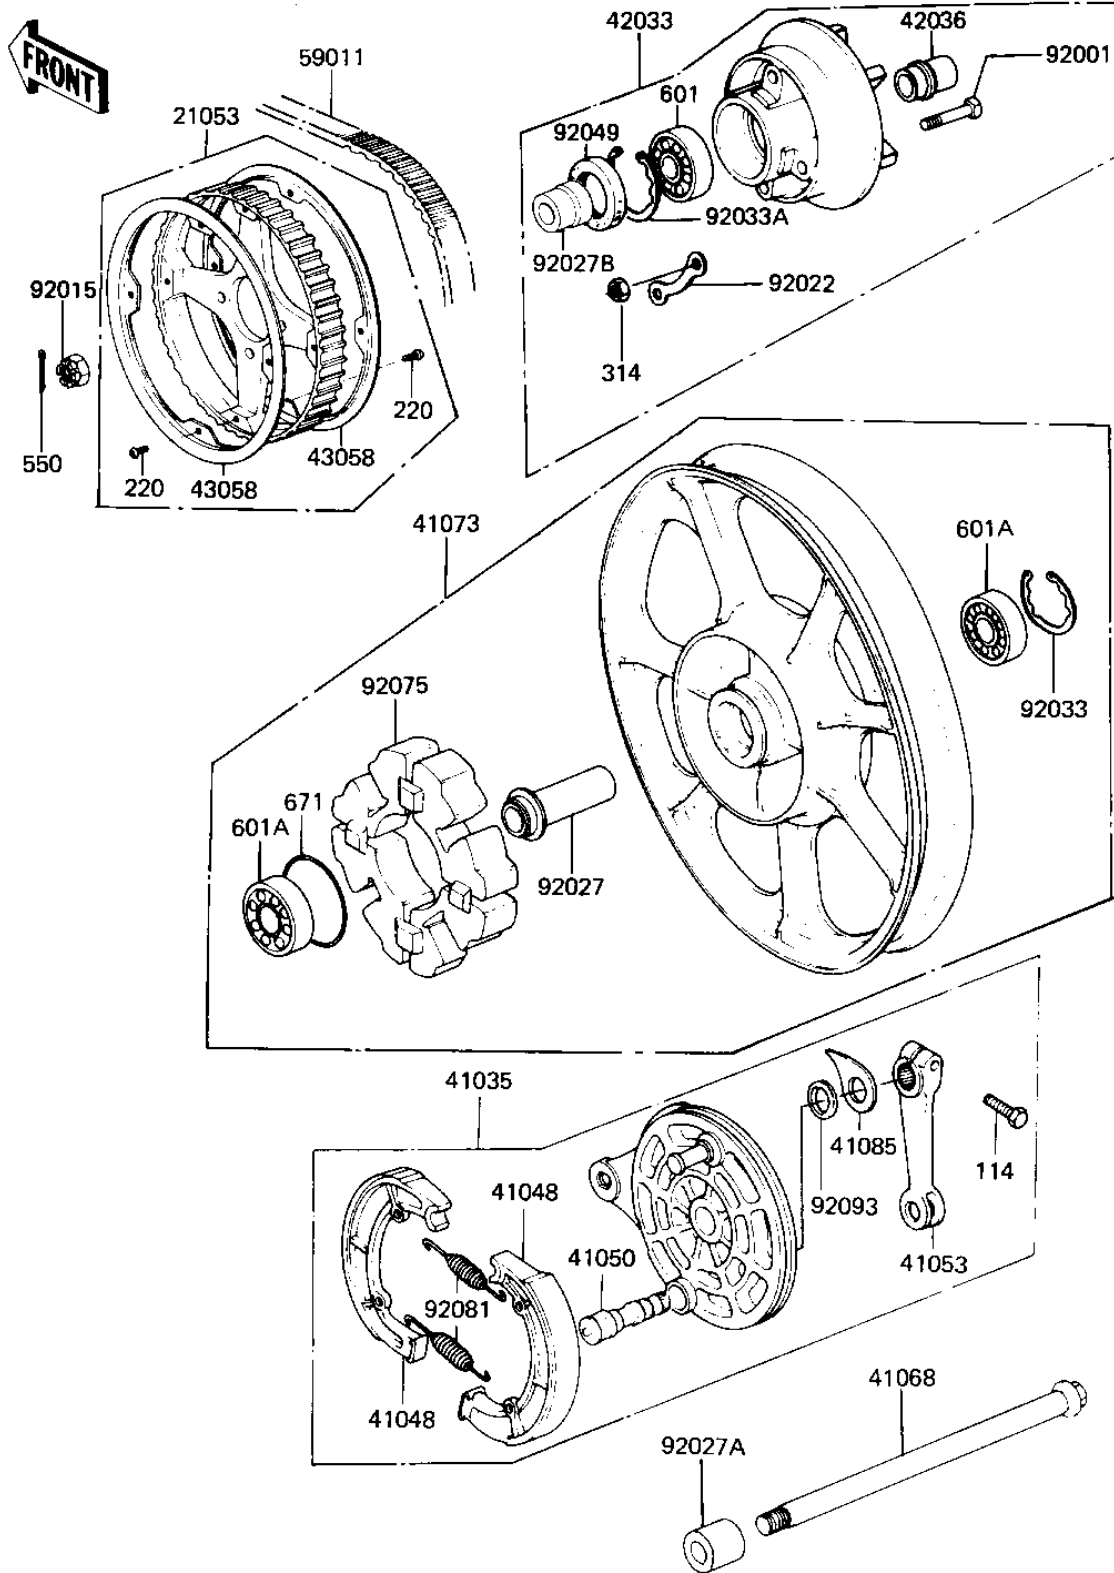

1982 KZ440-G1 PARTS DIAGRAM

REAR WHEEL/HUB/BRAKE/BELT

F-2240-0061

1982 KZ440-G1 PARTS LIST

REAR WHEEL/HUB/BRAKE/BELT

ITEM NAME	PART NUMBER	QUANTITY
SPROCKET-ASSY,RR HUB (Ref # 21053)	21053-1009	1
PANEL-ASY,RR BRK (Ref # 41035)	41035-1087	1
SHOE-BRAKE (Ref # 41048)	41048-1069	2
CAM,BRAKE (Ref # 41050)	41050-1001	1
LEVER-BRAKE,CAM (Ref # 41053)	41053-1016	1
AXLE,RR (Ref # 41068)	41068-1060	1
WHEEL-ASSY,RR,SOLID (Ref # 41073)	41073-1098	1
INDICATOR,BRAKE SHOE (Ref # 41085)	41085-004	1
COUPLING-ASSY,RR HUB (Ref # 42033)	42033-1046	1
SLEEVE,COUPLING (Ref # 42036)	42036-1002	1
RING,HUB SPROCKET (Ref # 43058)	43058-1018	2
BELT,DRIVE,129T (Ref # 59011)	59011-1009	1
BOLT, RR SPROCKET FIT (Ref # 92001)	92003-156	4
NUT CASTLE,16MM (Ref # 92015)	92015-055	1
WASHER SPROCKET LOCK (Ref # 92022)	92088-005	2
COLLAR REAR HUB BRG (Canada) (Ref # 92027)	92027-1192	1
COLLAR,L=34.5 (Ref # 92027A)	92027-1395	1
COLLAR,L=30.5 (Ref # 92027B)	92027-1398	1
CIRCLIP,47M/M (Ref # 92033)	92033-1042	1
RING,SNAP,56.2M/M (Ref # 92033A)	92033-1043	1
OIL SEAL WTC35527 (Ref # 92049)	92052-006	1
DAMPER,REAR HUB SHOCK (Ref # 92075)	92075-1008	1
SPRING-BRAKE SHOE (Ref # 92081)	42020-004	2
DUST SHIELD-BRAKE CAM (Ref # 92093)	41051-003	1
BOLT HEX HEAD 8X28 (Ref # 114)	114G0828	1
SCREW PAN HEAD 5X10 (Ref # 220)	220B0510	8
NUT,10MM (Ref # 314)	314B1000	4
PIN-COTTER,4.0X35 (Ref # 550)	550D4035	1
BEARING BALL #6205 (Ref # 601)	601B6205	1

1982 KZ440-G1 PARTS LIST

REAR WHEEL/HUB/BRAKE/BELT

ITEM NAME	PART NUMBER	QUANTITY
UNAVAILABLE IN PRICE BOOK (Ref # 601A)	601B630322	2
"0" RING,60MM (Ref # 671)	671B2560	1