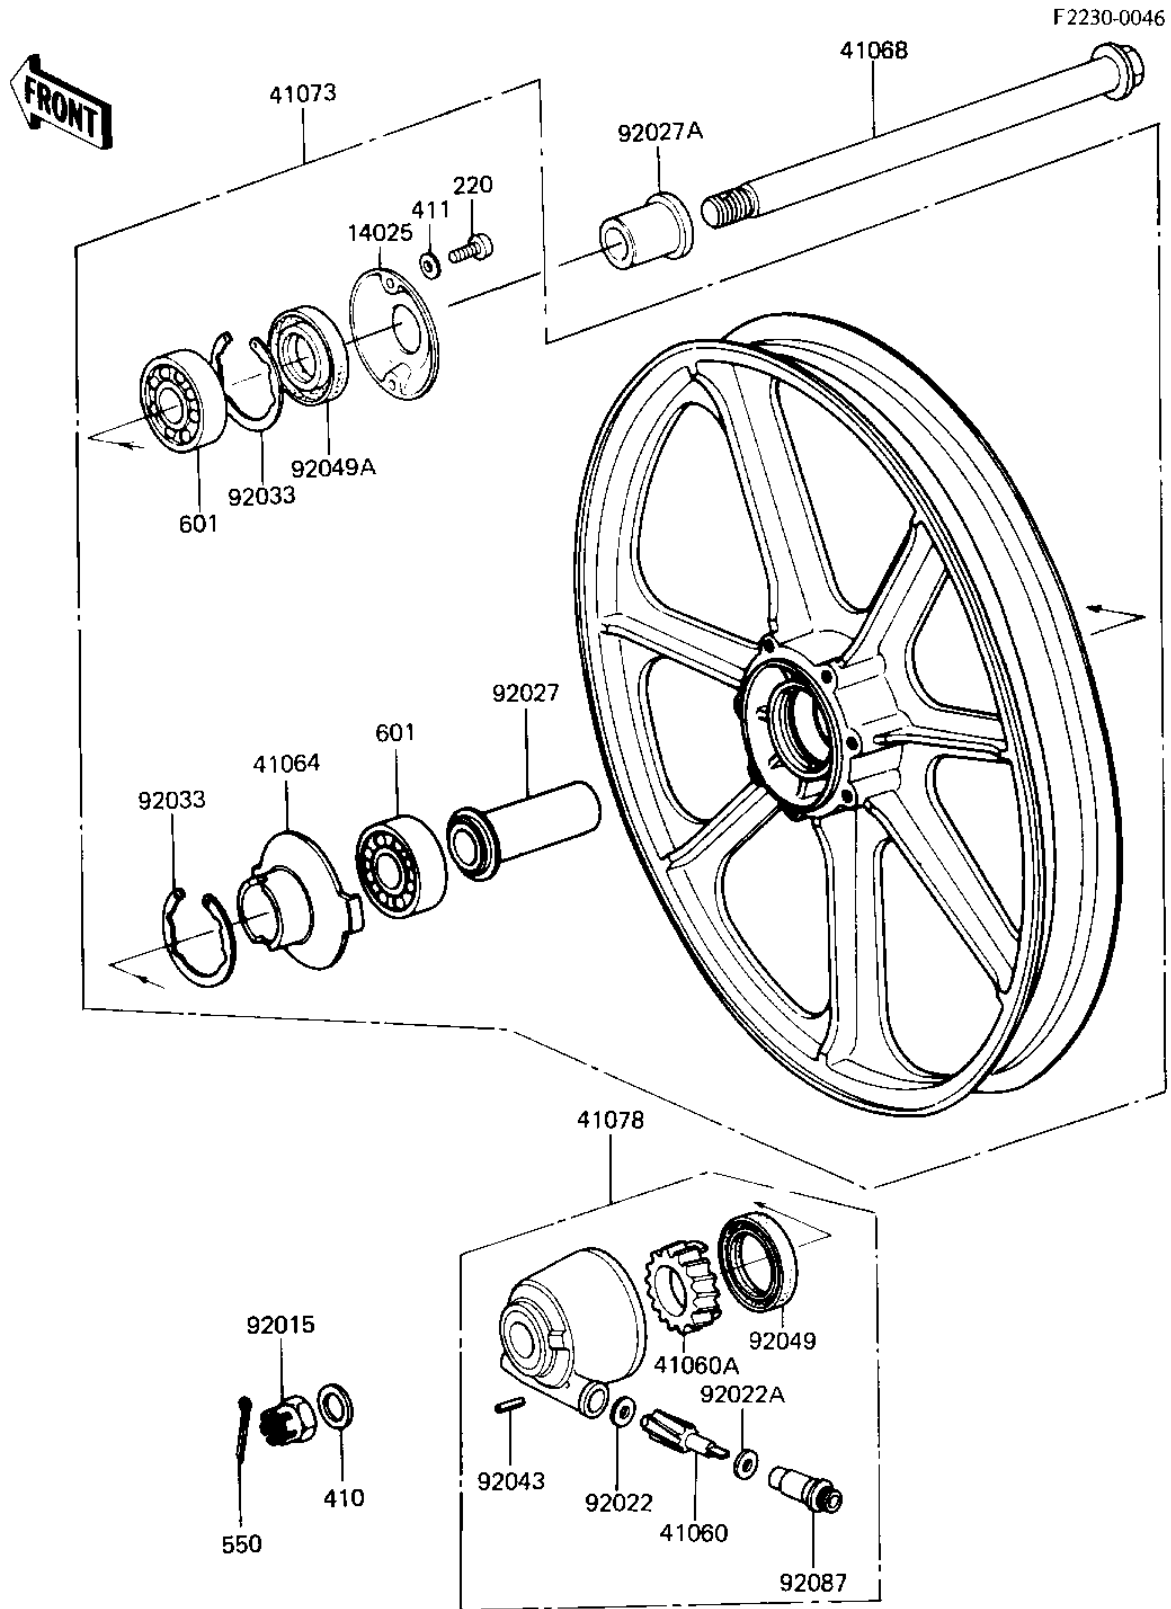

1982 KZ440-G1 PARTS DIAGRAM

FRONT WHEEL/HUB

1982 KZ440-G1 PARTS LIST

FRONT WHEEL/HUB

ITEM NAME	PART NUMBER	QUANTITY
COVER,DUST,R.H. (Ref # 14025)	14025-1042	1
PINION,SPEEDOMETER,9T (Ref # 41060)	41060-1016	1
GEAR-METER SCREW,25T (Ref # 41060A)	41060-1041	1
RECEIVER,SPEEDOMETER (Ref # 41064)	41064-1006	1
AXLE,FR (Ref # 41068)	41068-1099	1
WHEEL-ASSY,FR,F.BLACK (Ref # 41073)	41073-1080-21	1
CASE-ASSY-METER GEAR (Ref # 41078)	41078-1020	1
NUT,14MM (Ref # 92015)	42045-020	1
WASHER THRST SPD PINI (Ref # 92022)	41063-001	1
WASHER THRST SPD PINI (Ref # 92022A)	41063-001	1
COLLAR,FR HUB L=55M/M (Ref # 92027)	92027-1223	1
COLLAR,FR AXLE L=30MM (Ref # 92027A)	92027-1225	1
CIRCLIP,42MM (Ref # 92033)	92033-1041	2
PIN,SPRING (Ref # 92043)	41082-001	1
OIL SEAL,BJN30427-C3 (Ref # 92049)	92049-1057	1
OIL SEAL,AG1144AO (Ref # 92049A)	92049-1058	1
BUSHING,METER GEAR (Ref # 92087)	92087-1002	1
SCREW-PAN-CROS (Ref # 220)	220B0514	2
WASHER PLAIN 14MM (Ref # 410)	410B1400	1
WASHER PLAIN 5MM (Ref # 411)	411B0500	2
PIN-COTTER,3.2X25 (Ref # 550)	550D3225	1
BEARING BALL #6302Z (Ref # 601)	601B6302Z	2