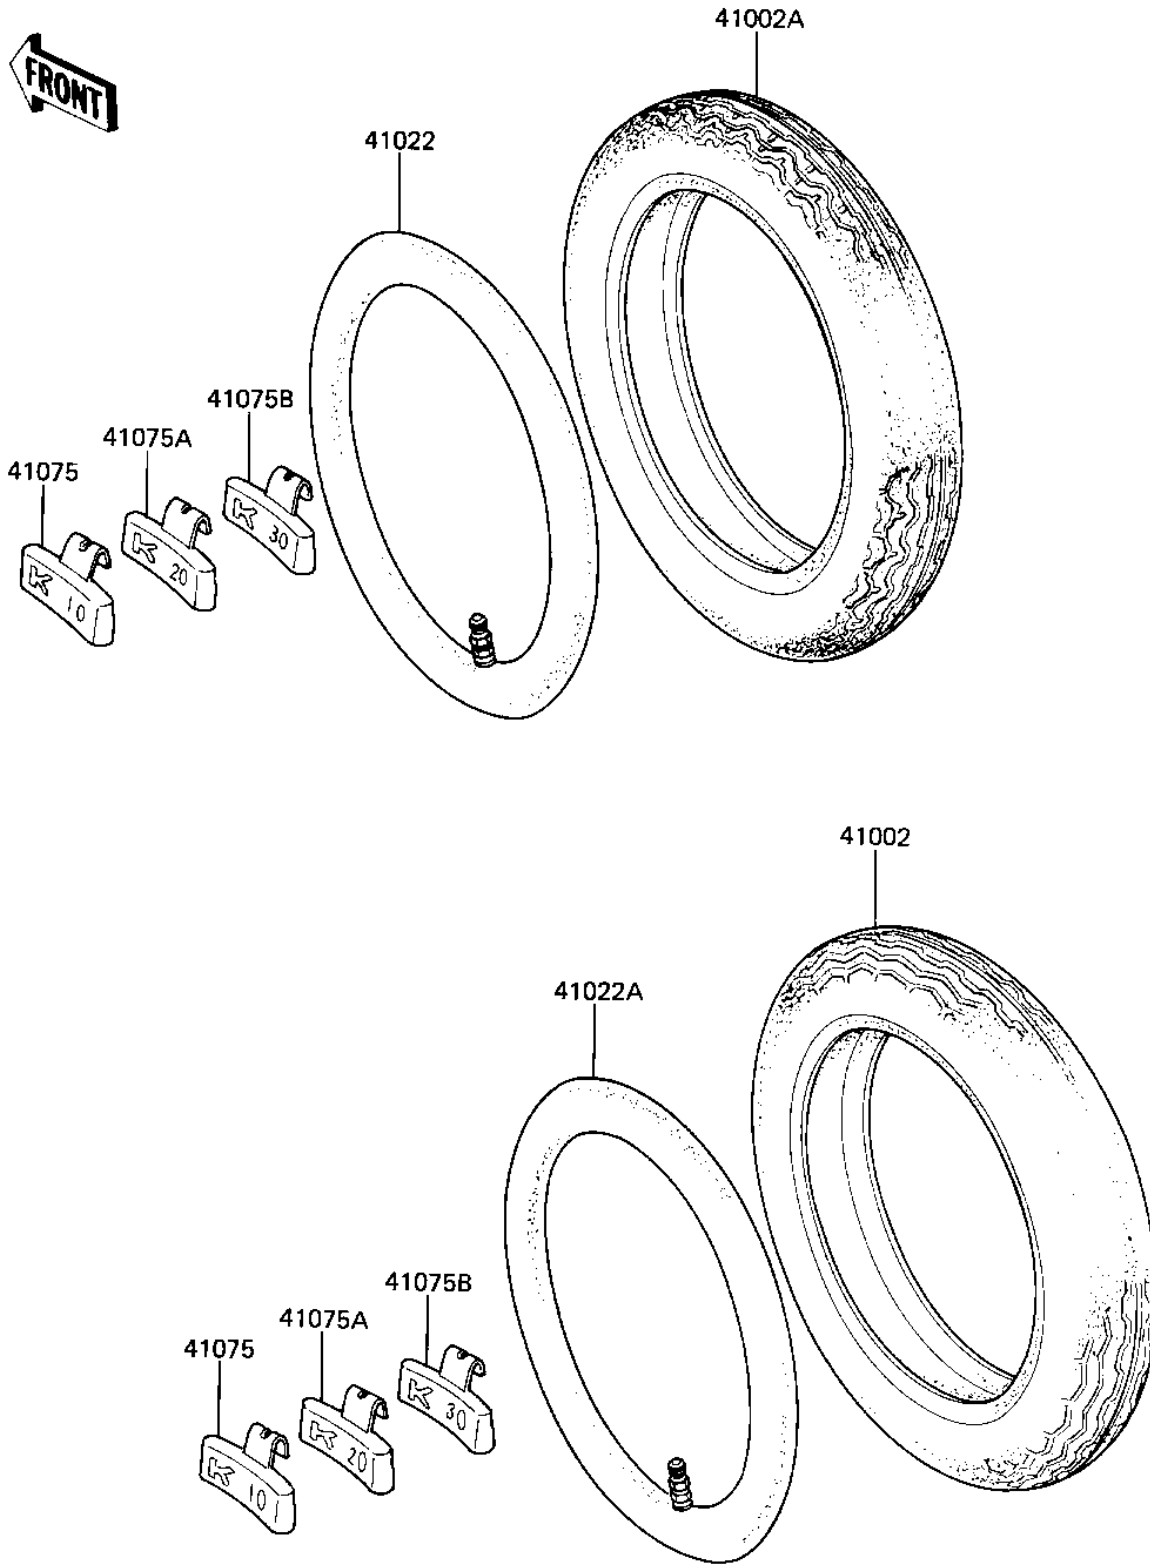

1982 KZ440-G1 PARTS DIAGRAM

TIRES

F2210-0051

1982 KZ440-G1 PARTS LIST

TIRES

ITEM NAME	PART NUMBER	QUANTITY
TIRE 410H-18 Y983 R (Ref # 41002)	41002-1234	1
TIRE 360S-19 Y992 F (Ref # 41002A)	41002-1246	1
TUBE,3.0/3.25/3.60-19 (Ref # 41022)	41022-1019	1
TUBE 350/375/410-18 (Ref # 41022A)	41022-031	1
BALANCER-WHEEL,10G (Ref # 41075)	41075-1011	AR
BALANCER-WHEEL,20G (Ref # 41075A)	41075-1012	AR
BALANCER-WHEEL,30G (Ref # 41075B)	41075-1013	AR