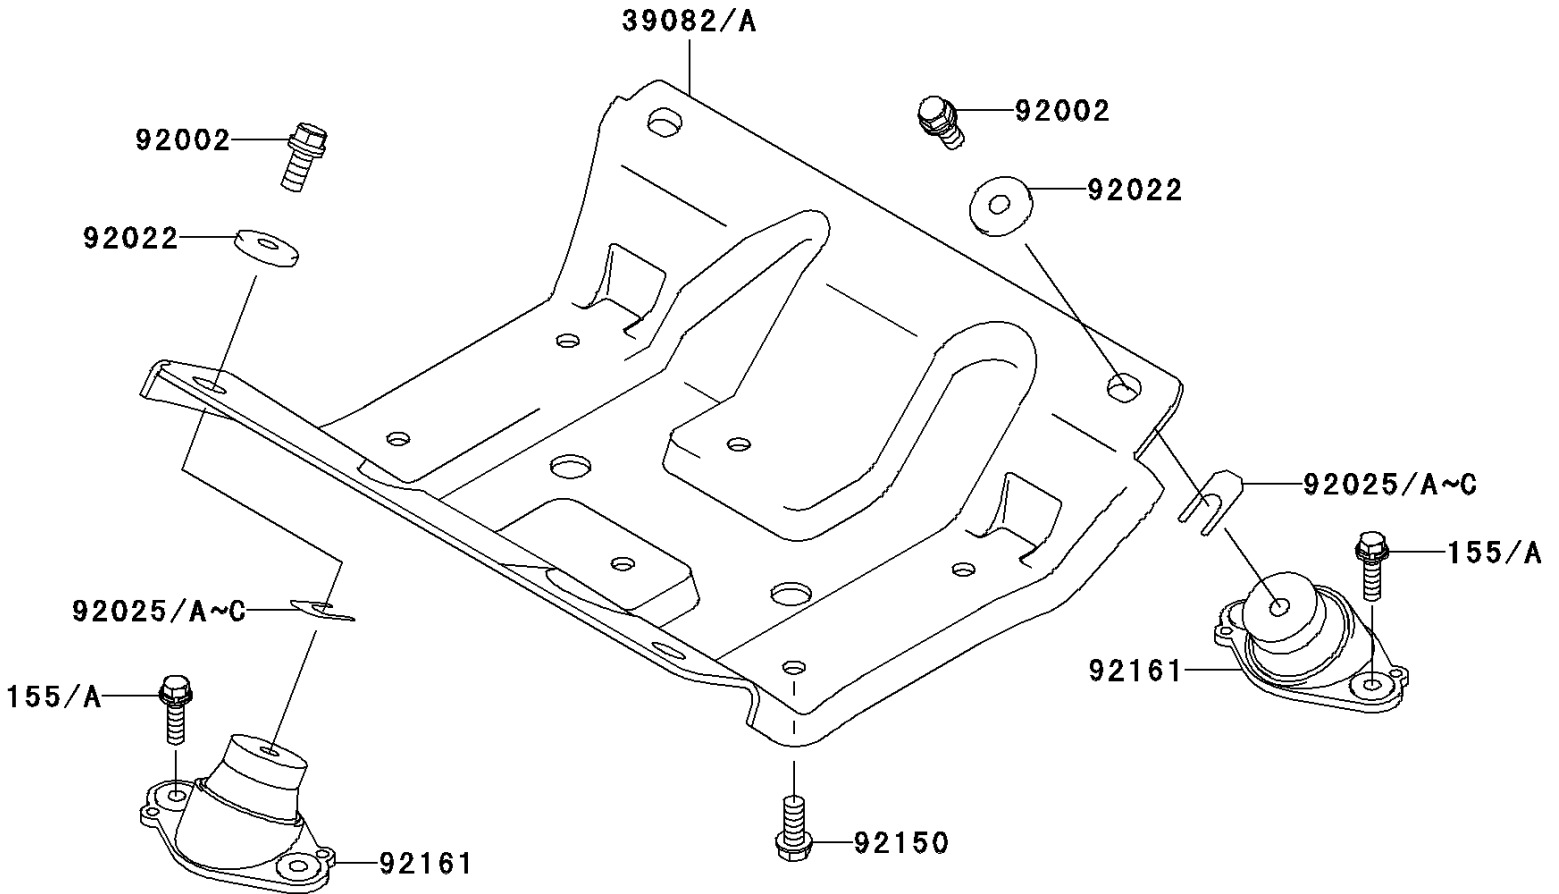

# 2004 Ultra 130 PARTS DIAGRAM

Engine Mount

F3144

## 2004 Ultra 130 PARTS LIST

### Engine Mount

ITEM NAME	PART NUMBER	QUANTITY
BOLT-WSP-SMALL,8X30 (Ref # 155A)	155R0830	8
MOUNT-ENGINE (Ref # 39082A)	39082-3722	1
BOLT,10X25 (Ref # 92002)	92002-3770	4
WASHER,32X10.5X4 (Ref # 92022)	92022-3023	4
SHIM,T=0.3MM (Ref # 92025)	92025-3705	AR
SHIM,T=0.5MM (Ref # 92025A)	92025-3706	AR
SHIM,T=1.0MM (Ref # 92025B)	92025-3707	AR
SHIM,T=1.5MM (Ref # 92025C)	92025-3708	AR
BOLT,10X25 (Ref # 92150)	92150-3818	6
DAMPER (Ref # 92161)	92161-3731	4