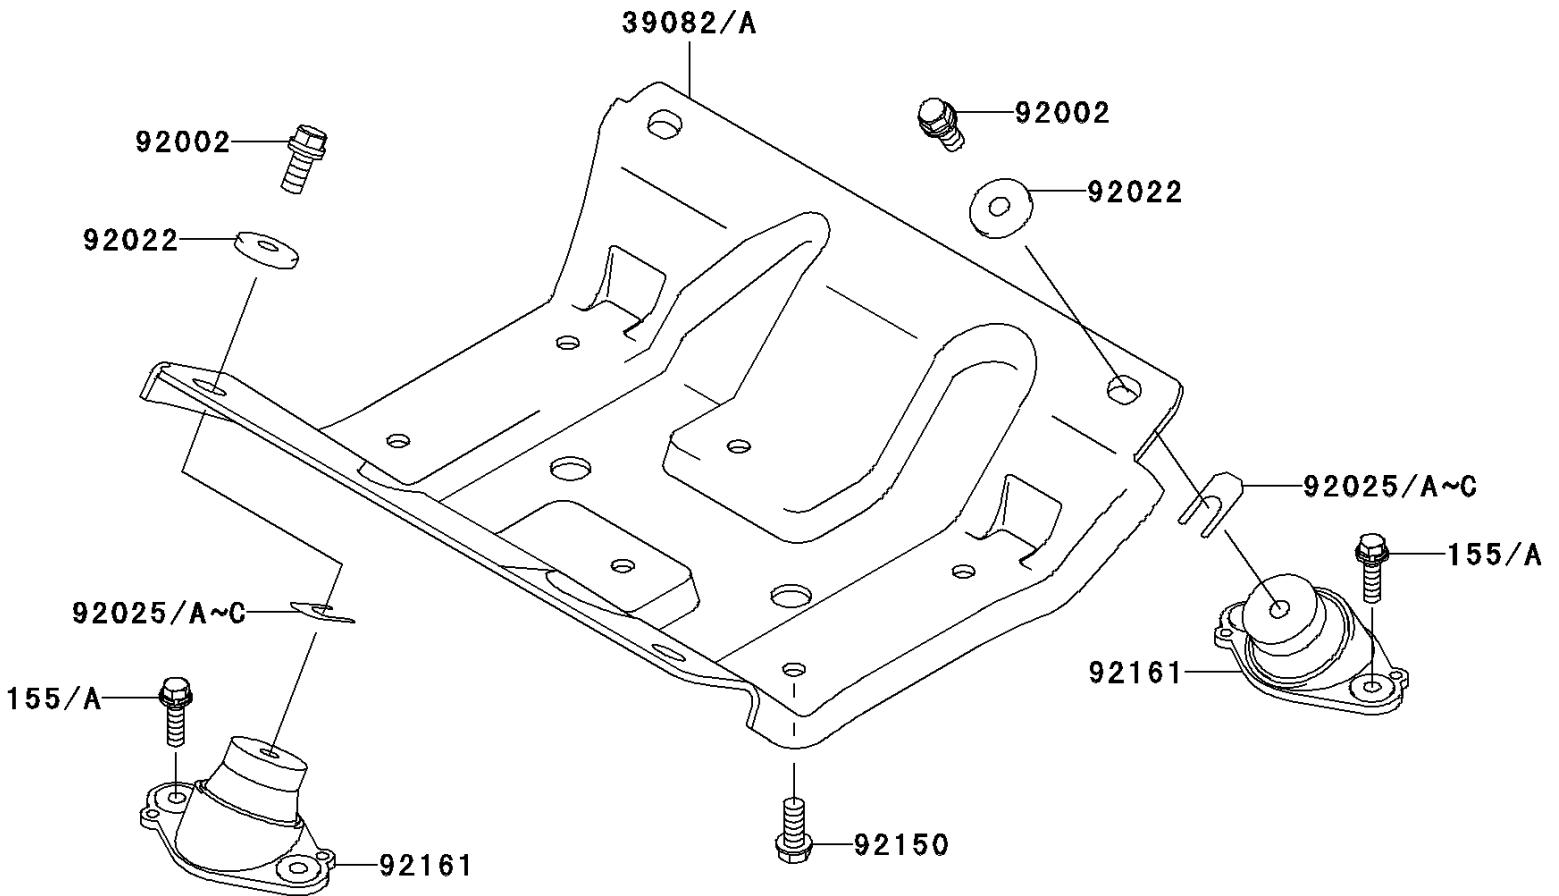

# 2003 Ultra 130 PARTS DIAGRAM

Engine Mount

F3144

## 2003 Ultra 130 PARTS LIST

### Engine Mount

ITEM NAME	PART NUMBER	QUANTITY
BOLT-WSP-SMALL,8X30 (Ref # 155A)	155R0830	8
MOUNT-ENGINE (Ref # 39082)	39082-3710	1
BOLT,10X25 (Ref # 92002)	92002-3770	4
WASHER,32X10.5X4 (Ref # 92022)	92022-3023	4
SHIM,T=0.3MM (Ref # 92025)	92025-3705	AR
SHIM,T=0.5MM (Ref # 92025A)	92025-3706	AR
SHIM,T=1.0MM (Ref # 92025B)	92025-3707	AR
SHIM,T=1.5MM (Ref # 92025C)	92025-3708	AR
BOLT,10X25 (Ref # 92150)	92150-3818	6
DAMPER (Ref # 92161)	92161-3731	4