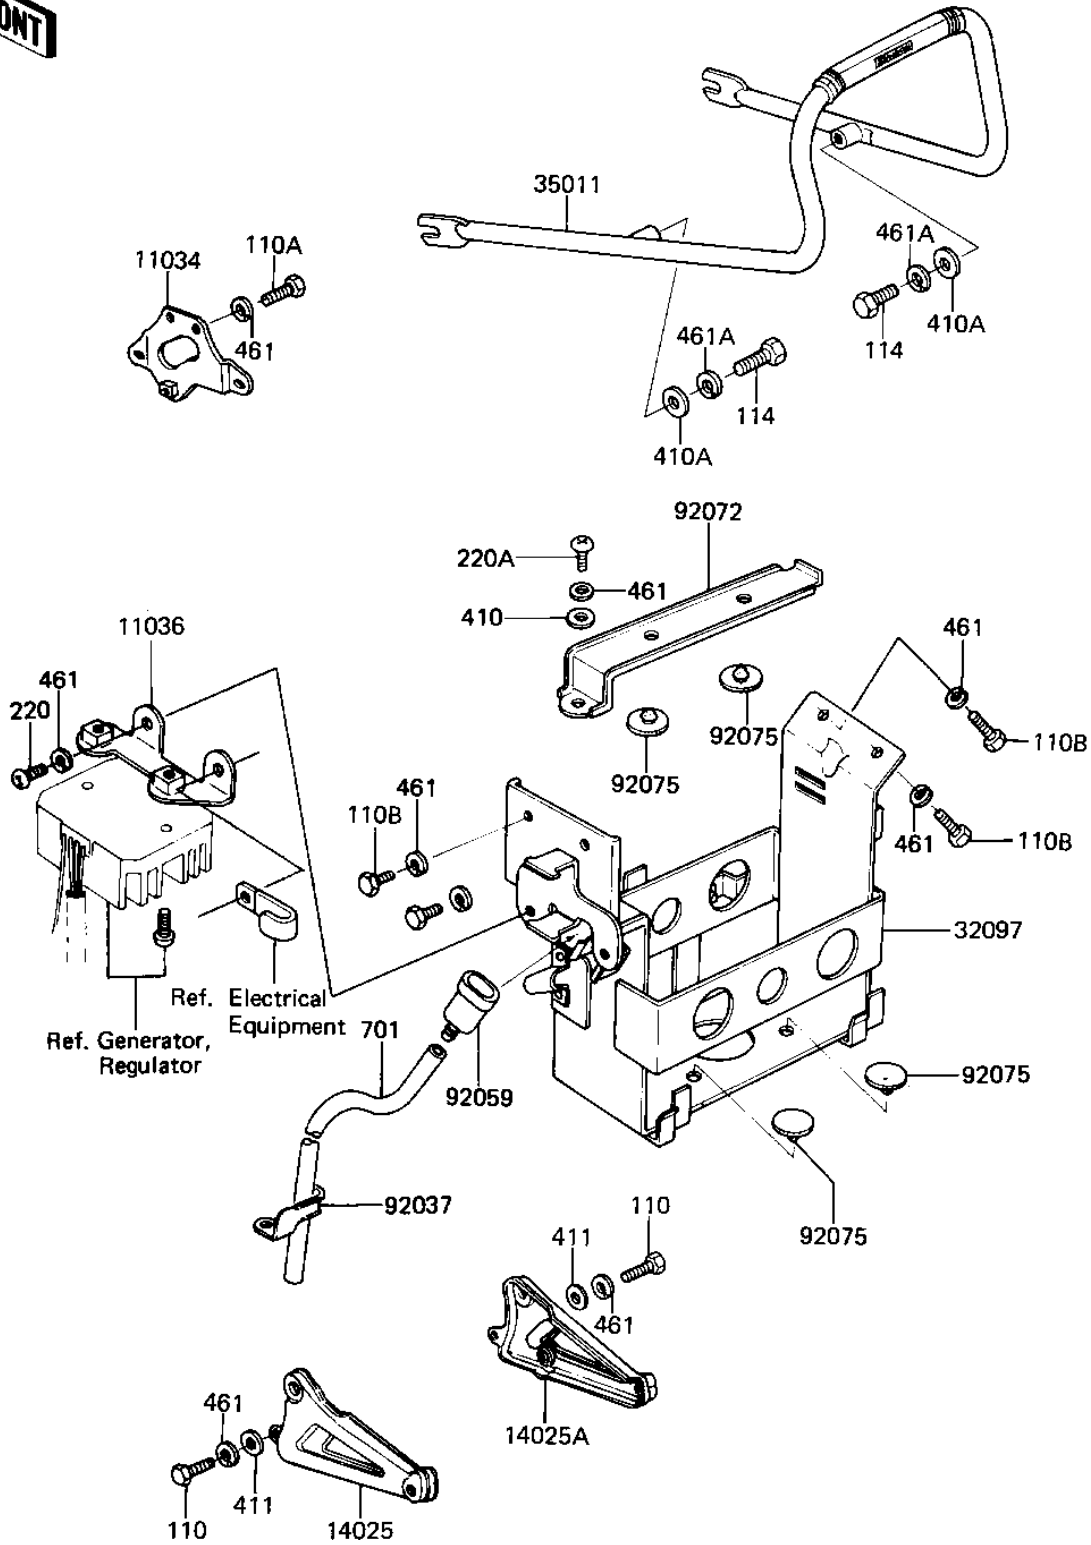

1982 KZ440-G1 PARTS DIAGRAM

BATTERY CASE

F2132-0053