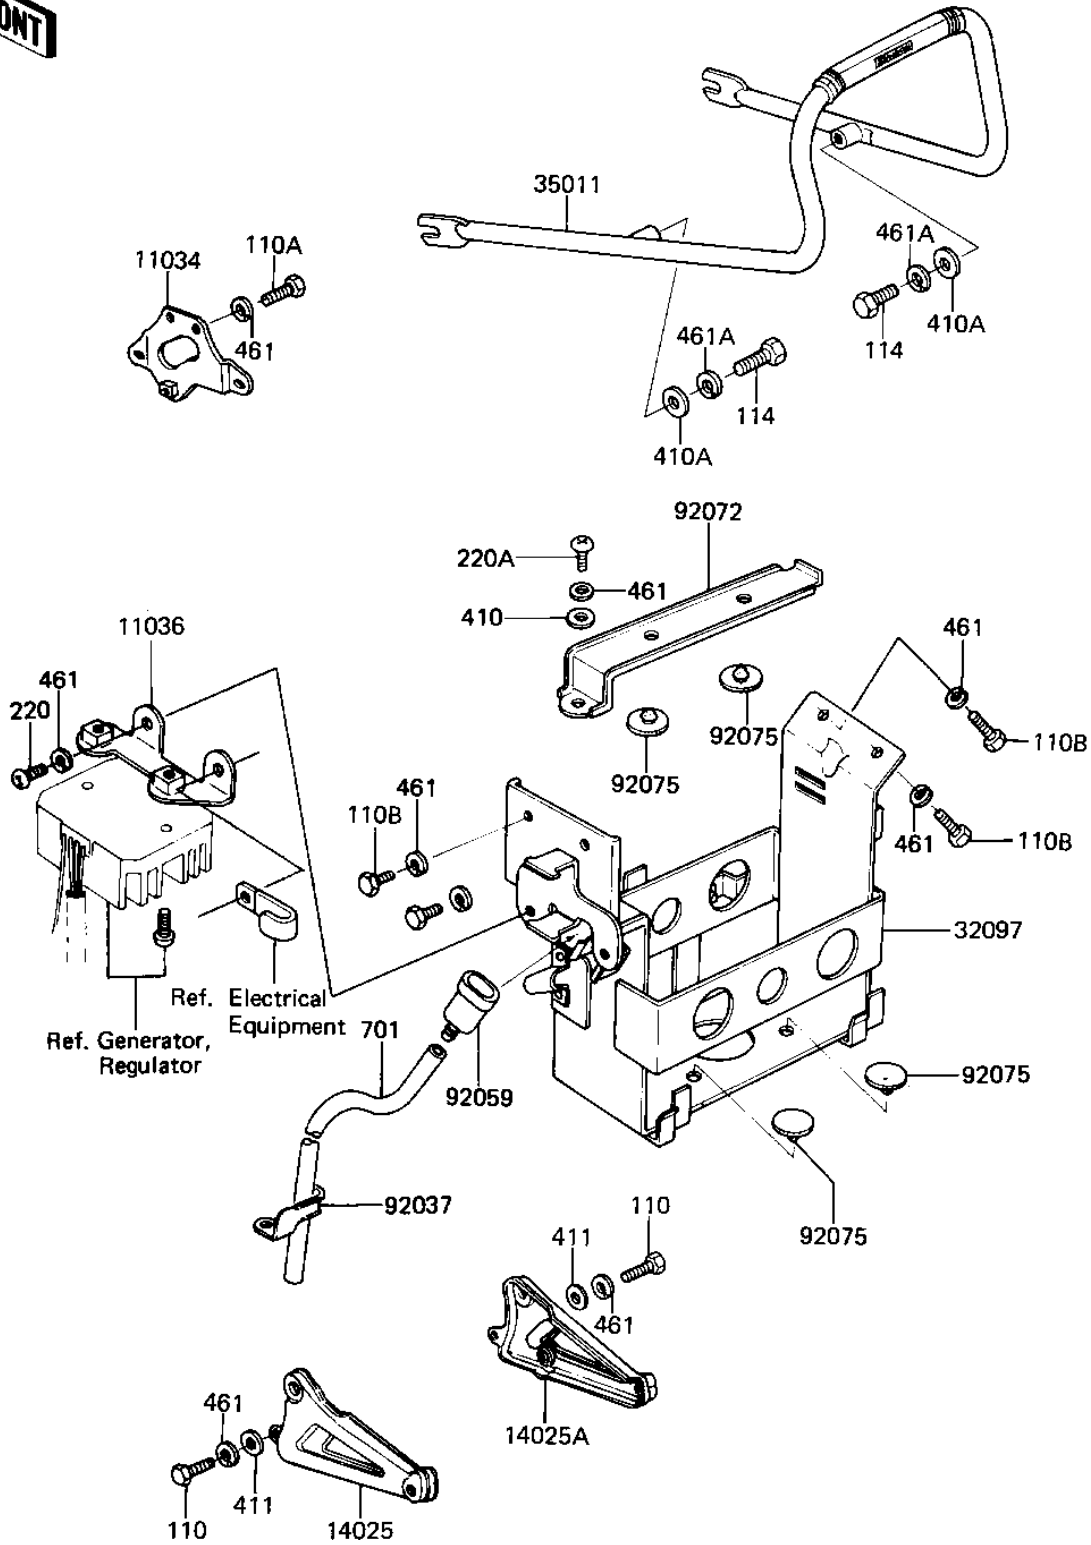

# 1982 KZ440-G1 PARTS DIAGRAM

## BATTERY CASE

F2132-0053

# 1982 KZ440-G1 PARTS LIST

## BATTERY CASE

ITEM NAME	PART NUMBER	QUANTITY
BRACKET,IGNITION COIL (Ref # 11034)	11034-1938	1
BRACKET-A,REGULATOR (Ref # 11036)	11036-1105	1
COVER,MUFFLER STAY,LH (Ref # 14025)	14025-1479	1
COVER,MUFFLER STAY,RH (Ref # 14025A)	14025-1480	1
CASE-BATTERY (Ref # 32097)	32097-1041	1
STAY,RR (Ref # 35011)	35011-1116	1
CLAMP,BREATHER TUBE (Ref # 92037)	92037-1246	1
CONNECTOR PIPE (Ref # 92059)	92059-101	1
BAND,BATTERY (Ref # 92072)	92072-1034	1
DAMPER,BATTERY CASE (Ref # 92075)	92075-261	6
BOLT-UPSET,6X12 (Ref # 110)	112G0612	2
BOLT-UPSET 6X14 (Ref # 110A)	112B0614	2
BOLT-UPSET,6X16 (Ref # 110B)	112G0616	4
BOLT-SMALL-UPSET,8X16 (Ref # 114)	115G0816	2
SCREW PAN HEAD 6X12 (Ref # 220)	220B0612	2
SCREW PAN HEAD 6X14 (Ref # 220A)	220B0614	1
WASHER PLAIN 6MM (Ref # 410)	410B0600	1
WASHER PLAIN 8MM (Ref # 410A)	410B0800	2
WASHER PLAIN 6MM (Ref # 411)	411B0600	2
WASHER SPRING 6MM (Ref # 461)	461F0600	11
WASHER SPRING 8MM (Ref # 461A)	461F0800	2
TUBE-PVC,6X360 (Ref # 701)	701Q06360	1