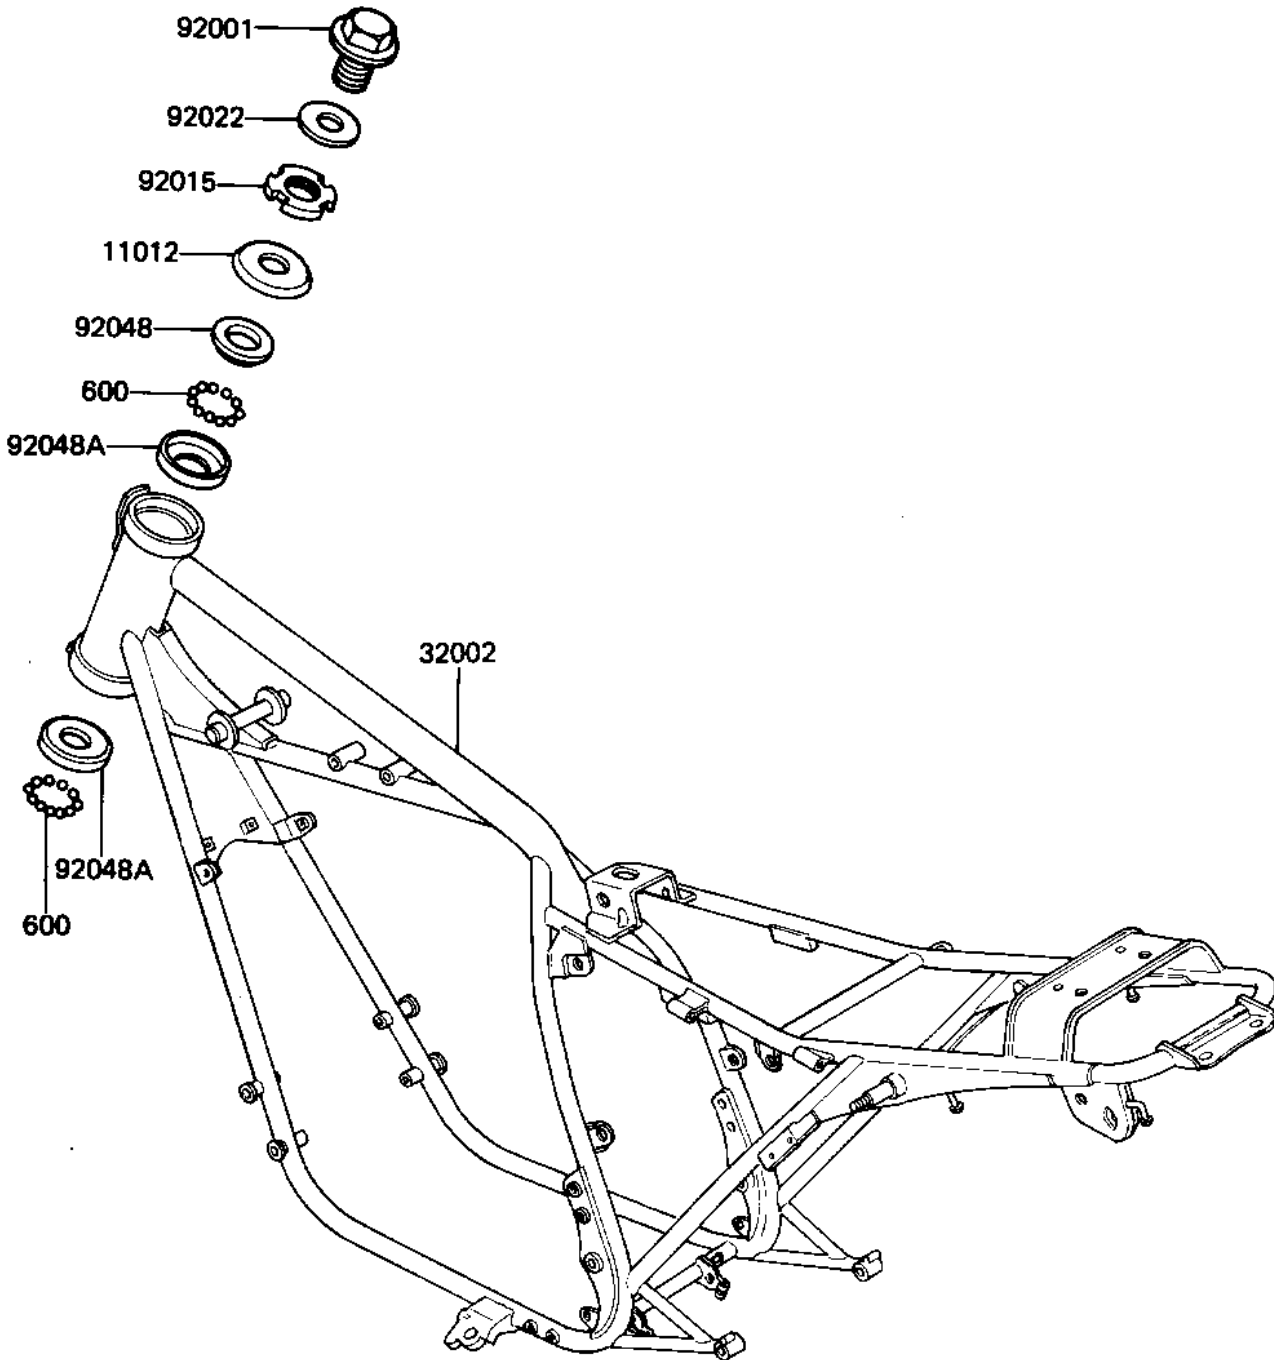

1982 KZ440-G1 PARTS DIAGRAM

FRAME

F2120-0091

1982 KZ440-G1 PARTS LIST

FRAME

ITEM NAME	PART NUMBER	QUANTITY
CAP, STEERING STEM (Ref # 11012)	46098-016	1
FRAME-COMP (Ref # 32002)	32002-1454	1
BOLT,FLANGED,16X22 (Ref # 92001)	92001-1488	1
NUT STEERING STEM LCK (Ref # 92015)	92090-007	1
WASHER,WAVE (Ref # 92022)	46100-003	1
CONE STRNG STEM BERNG (Ref # 92048)	92047-006	1
RACE STRNG STEM BERNG (Ref # 92048A)	92048-006	2
BALL STEEL 1/4' (Ref # 600)	600A0800	38