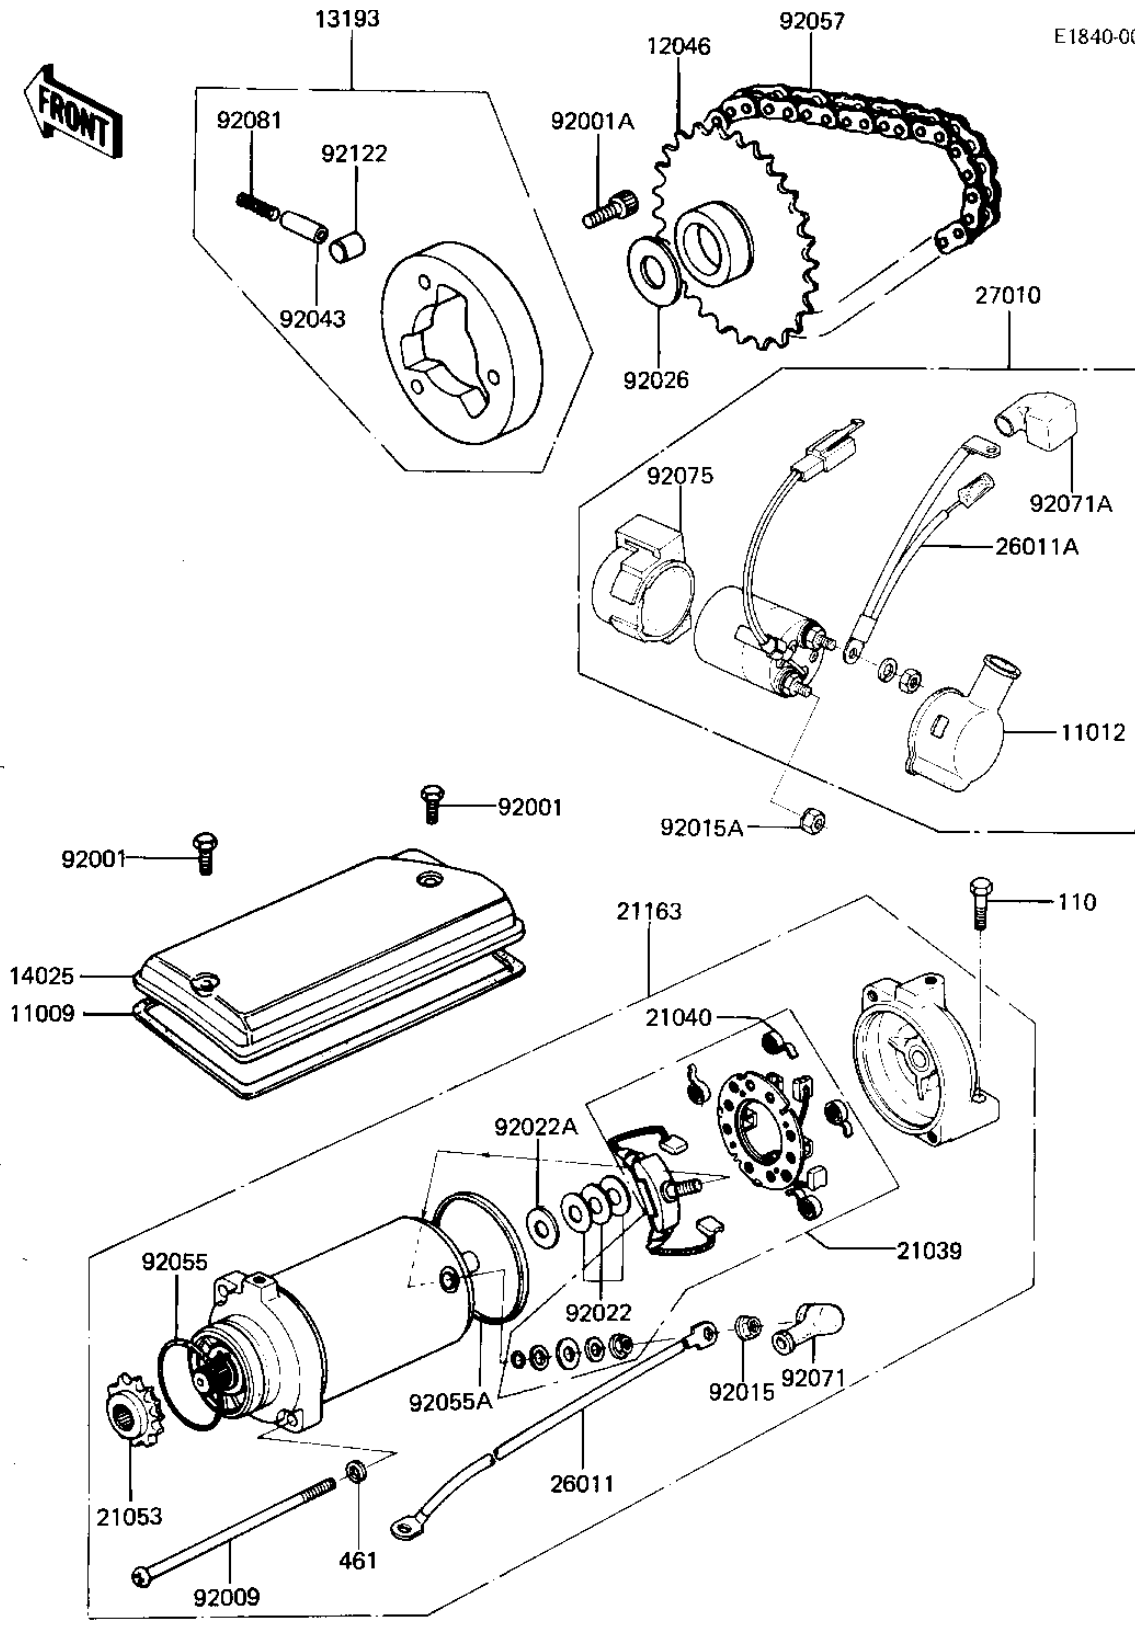

1982 KZ440-G1 PARTS DIAGRAM

STARTER MOTOR/STARTER CLUTCH

E1840-0022

1982 KZ440-G1 PARTS LIST

STARTER MOTOR/STARTER CLUTCH

ITEM NAME	PART NUMBER	QUANTITY
GASKET,STARTER COVER (Ref # 11009)	11009-1006	1
COVER MAGNETIC SWITCH (Ref # 11012)	21141-004	1
SPROCKET,ONWAY CLUTCH (Ref # 12046)	12046-1030	1
CLUTCH ASSY,STARTER (Ref # 13193)	13193-1001	1
COVER,STARTER (Ref # 14025)	14025-1284	1
BRUSH SET,CARBON (Ref # 21039)	21039-1005	1
SPRING,CARBON BRUSH (Ref # 21040)	21040-1002	4
SPROCKET STARTNG MOT (Ref # 21053)	21053-002	1
MOTOR ASSY,STARTER (Ref # 21163)	21163-1011	1
WIRE STRTER MOT LEAD (Ref # 26011)	26010-035	1
WIRE LEAD MAG SWITCH (Ref # 26011A)	26011-1107	1
SWITCH,MAGNETIC (Ref # 27010)	27010-1068	1
BOLT,6X10 (Ref # 92001)	92001-1151	2
BOLT (Ref # 92001A)	120P0816	3
SCREW,PAN HEAD,6X119 (Ref # 92009)	92009-1097	2
NUT-6MM (Ref # 92015)	92015-1078	2
NUT,LOCK 6MM (Ref # 92015A)	92017-014	1
WASHER,THRUST,0.2T (Ref # 92022)	21025-011	4
WASHER,THRUST,0.8T (Ref # 92022A)	92022-1132	1
SPACER,25X40X1 (Ref # 92026)	92026-1004	1
PIN (Ref # 92043)	92043-087	3
"0" RING,42.8MM (Ref # 92055)	21027-005	1
"0" RING,STARTER MOTR (Ref # 92055A)	92055-1086	1
CHAIN,DYNAMO (Ref # 92057)	92057-1009	1
CAP,STARTING MOTOR (Ref # 92071)	21017-020	1
CAP,MAG SWTCH TERMNL (Ref # 92071A)	21017-021	1
DAMPER MAG SWITCH SHK (Ref # 92075)	21064-002	1
SPRING (Ref # 92081)	92081-110	3
ROLLER (Ref # 92122)	92122-004	3

1982 KZ440-G1 PARTS LIST

STARTER MOTOR/STARTER CLUTCH

ITEM NAME	PART NUMBER	QUANTITY
BOLT-UPSET (Ref # 110)	112G0625	2
WASHER SPRING 6MM (Ref # 461)	461F0600	2