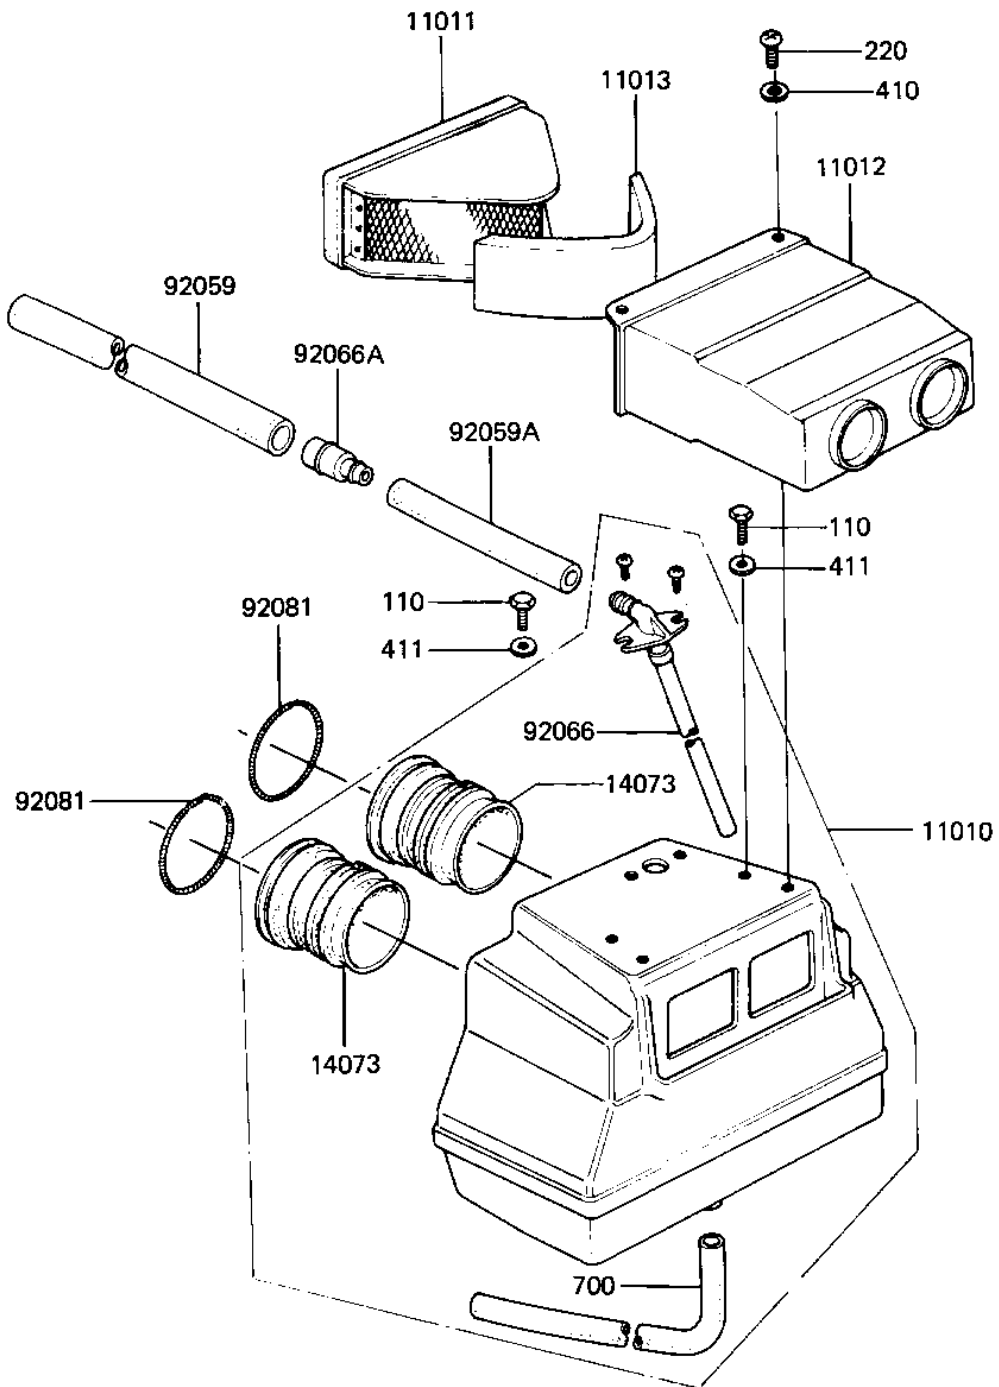

1982 KZ440-G1 PARTS DIAGRAM

AIR CLEANER

E1130-0001

1982 KZ440-G1 PARTS LIST

AIR CLEANER

ITEM NAME	PART NUMBER	QUANTITY
FILTER-ASSY-AIR (Ref # 11010)	11010-5042	1
CASE,ELEMENT (Ref # 11011)	11011-1043	1
CAP,AIR CLEANER (Ref # 11012)	11012-1086	1
ELEMENT,AIR CLNR (Ref # 11013)	11013-1027	1
DUCT,AIR CLEANER (Ref # 14073)	14073-1034	2
TUBE,14X20X135,BRETHR (Ref # 92059)	92059-1094	1
TUBE,7.5X12.5X155,RBR (Ref # 92059A)	92059-1097	1
PLUG,BREATHER (Ref # 92066)	92066-1046	1
PLUG,TUBE FITTING (Ref # 92066A)	92066-1047	1
SPRING (Ref # 92081)	92081-1177	2
BOLT-UPSET,6X12 (Ref # 110)	112G0612	2
SCREW PAN HEAD 6X16 (Ref # 220)	220B0616	2
WASHER PLAIN 6MM (Ref # 410)	410B0600	2
WASHER PLAIN 6MM (Ref # 411)	411B0600	2
TUBE-PVC,6X250 (Ref # 700)	700Q06250	1