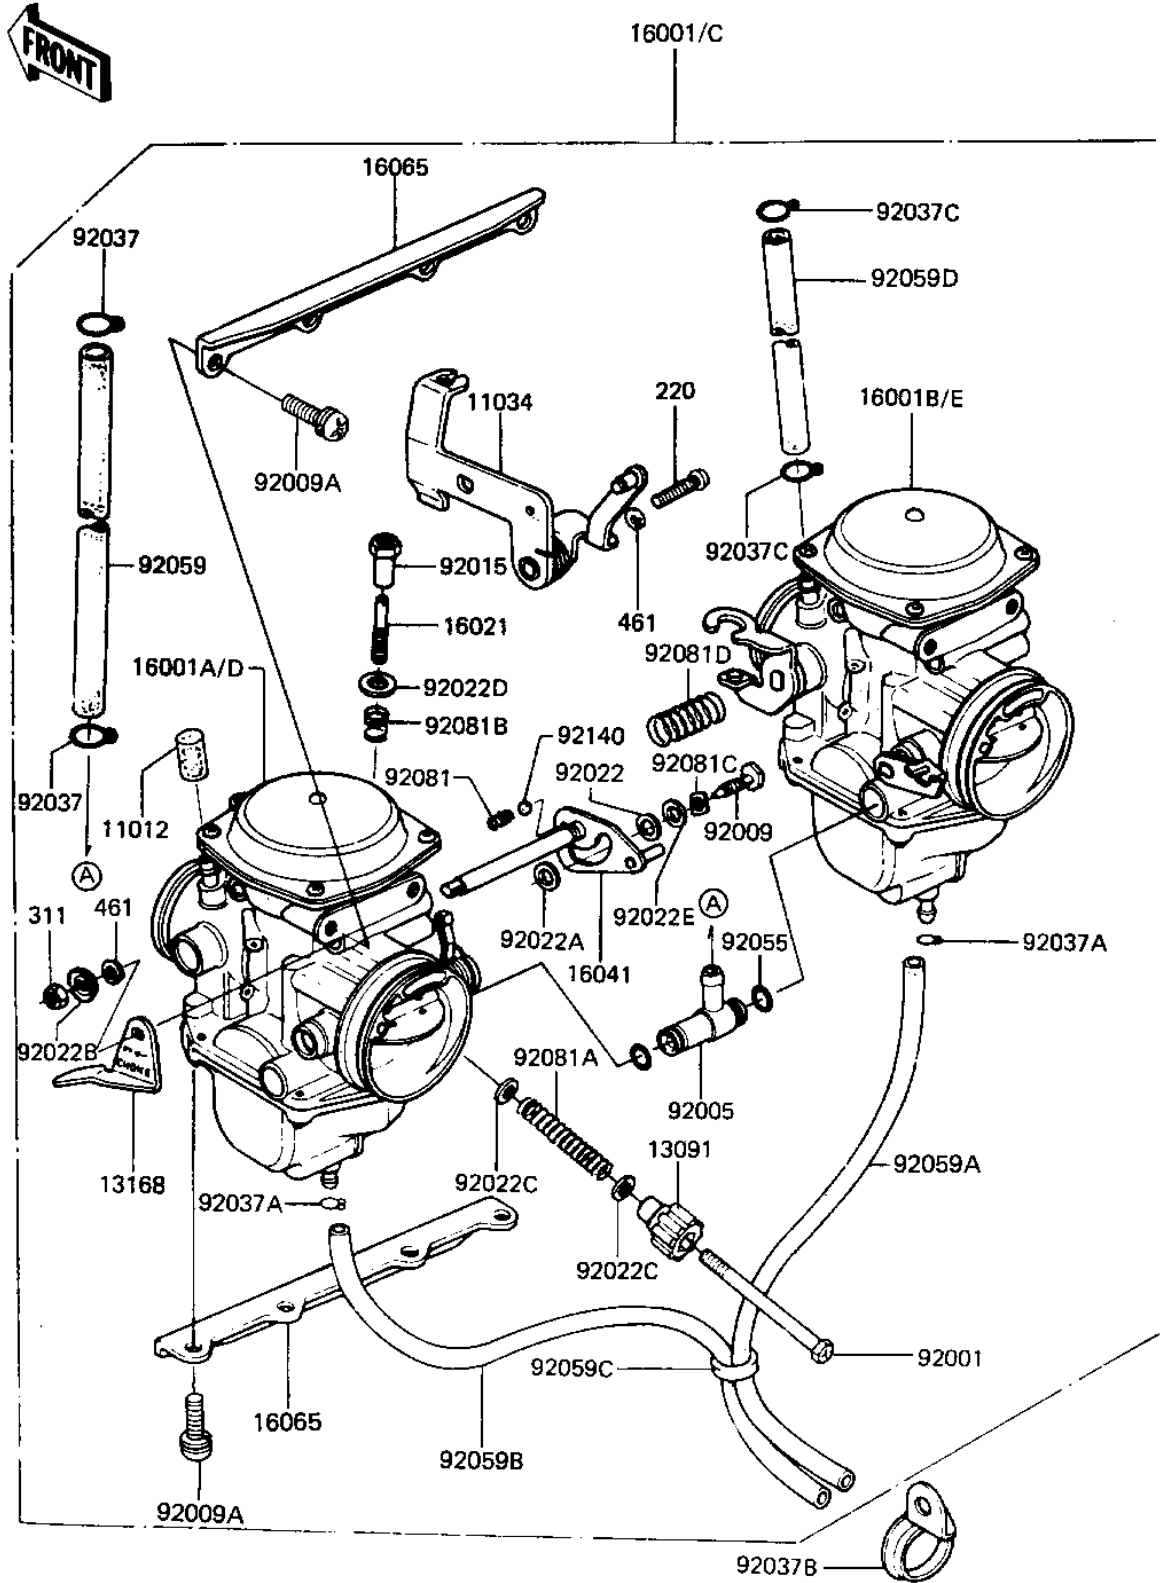

# 1982 KZ440-G1 PARTS DIAGRAM

CARBURETOR ASSY

E1611-0001

# 1982 KZ440-G1 PARTS LIST

## CARBURETOR ASSY

ITEM NAME	PART NUMBER	QUANTITY
CAP,RUBBER (Ref # 11012)	11012-1129	1
BRACKET,THROTTLE CABL (Ref # 11034)	11034-1805	1
HOLDER,ADJUST (Ref # 13091)	13091-1078	1
LEVER,CHOKE (Ref # 13168)	13168-1065	1
CARBURETOR ASSY (Ref # 16001)	16001-1275	1
CARBURETOR,L.H. (Canada) (Ref # 16001A)	16001-1276	1
CARBURETOR,R.H. (Canada) (Ref # 16001B)	16001-1277	1
CARBURETOR (Ref # 16001C)	16001-1391	1
CARBURETOR,LH (Ref # 16001D)	16001-1392	1
CARBURETOR,RH (Ref # 16001E)	16001-1393	1
SCREW,SLOTTED (Ref # 16021)	16021-1027	1
SHAFT,LINK (Ref # 16041)	16041-1020	1
PLATE,STAY (Ref # 16065)	16065-1012	2
BOLT,HEX HEAD,5X70 (Ref # 92001)	92001-1328	1
FITTING,FUEL TUBE (Ref # 92005)	92005-1026	1
SCREW,LINK SHAFT (Ref # 92009)	92009-1096	1
SCREW,6X16 (Ref # 92009A)	92009-1129	8
NUT,5M/M (Ref # 92015)	92015-1118	1
WASHER,6.1X11X0.8,POL (Ref # 92022)	92022-1199	1
WASHER,6.4X9.4X0.8,PL (Ref # 92022A)	92022-1200	1
WASHER,LOCK,5M/M (Ref # 92022B)	92022-1201	1
WASHER (Ref # 92022C)	92022-1203	2
WASHER (Ref # 92022D)	92022-1204	1
WASHER,6.5X11X1.2,STL (Ref # 92022E)	92022-1207	1
CLAMP,FUEL INLET TUBE (Ref # 92037)	92037-1075	2
CLAMP,TUBE,OVERFLOW (Ref # 92037A)	92037-1142	2
CLAMP,TUBE (Ref # 92037B)	92037-1153	1
CLAMP,TUBE (Ref # 92037C)	92037-1241	2
"O" RING (Ref # 92055)	92055-1004	2

## CARBURETOR ASSY

ITEM NAME	PART NUMBER	QUANTITY
TUBE,FUEL INLET (Ref # 92059)	92059-1029	1
HOSE,FUEL OVERFLOW (Ref # 92059A)	92059-1046	1
HOSE,FUEL OVERFLOW (Ref # 92059B)	92059-111	1
TUBE,CLAMP (Ref # 92059C)	92059-1141	1
TUBE,5X9X160 (Ref # 92059D)	92059-1201	1
SPRING (Ref # 92081)	92081-1249	1
SPRING (Ref # 92081A)	92081-1251	1
SPRING (Ref # 92081B)	92081-1252	1
SPRING,WAVED WASHER (Ref # 92081C)	92081-1262	1
SPRING (Ref # 92081D)	92081-1414	1
BALL,STEEL,3/16" (Ref # 92140)	92140-1004	1
SCREW PAN HEAD 5X20 (Ref # 220)	220B0520	1
NUT,5MM (Ref # 311)	311B0500	1
WASHER SPRING 5MM (Ref # 461)	461F0500	2