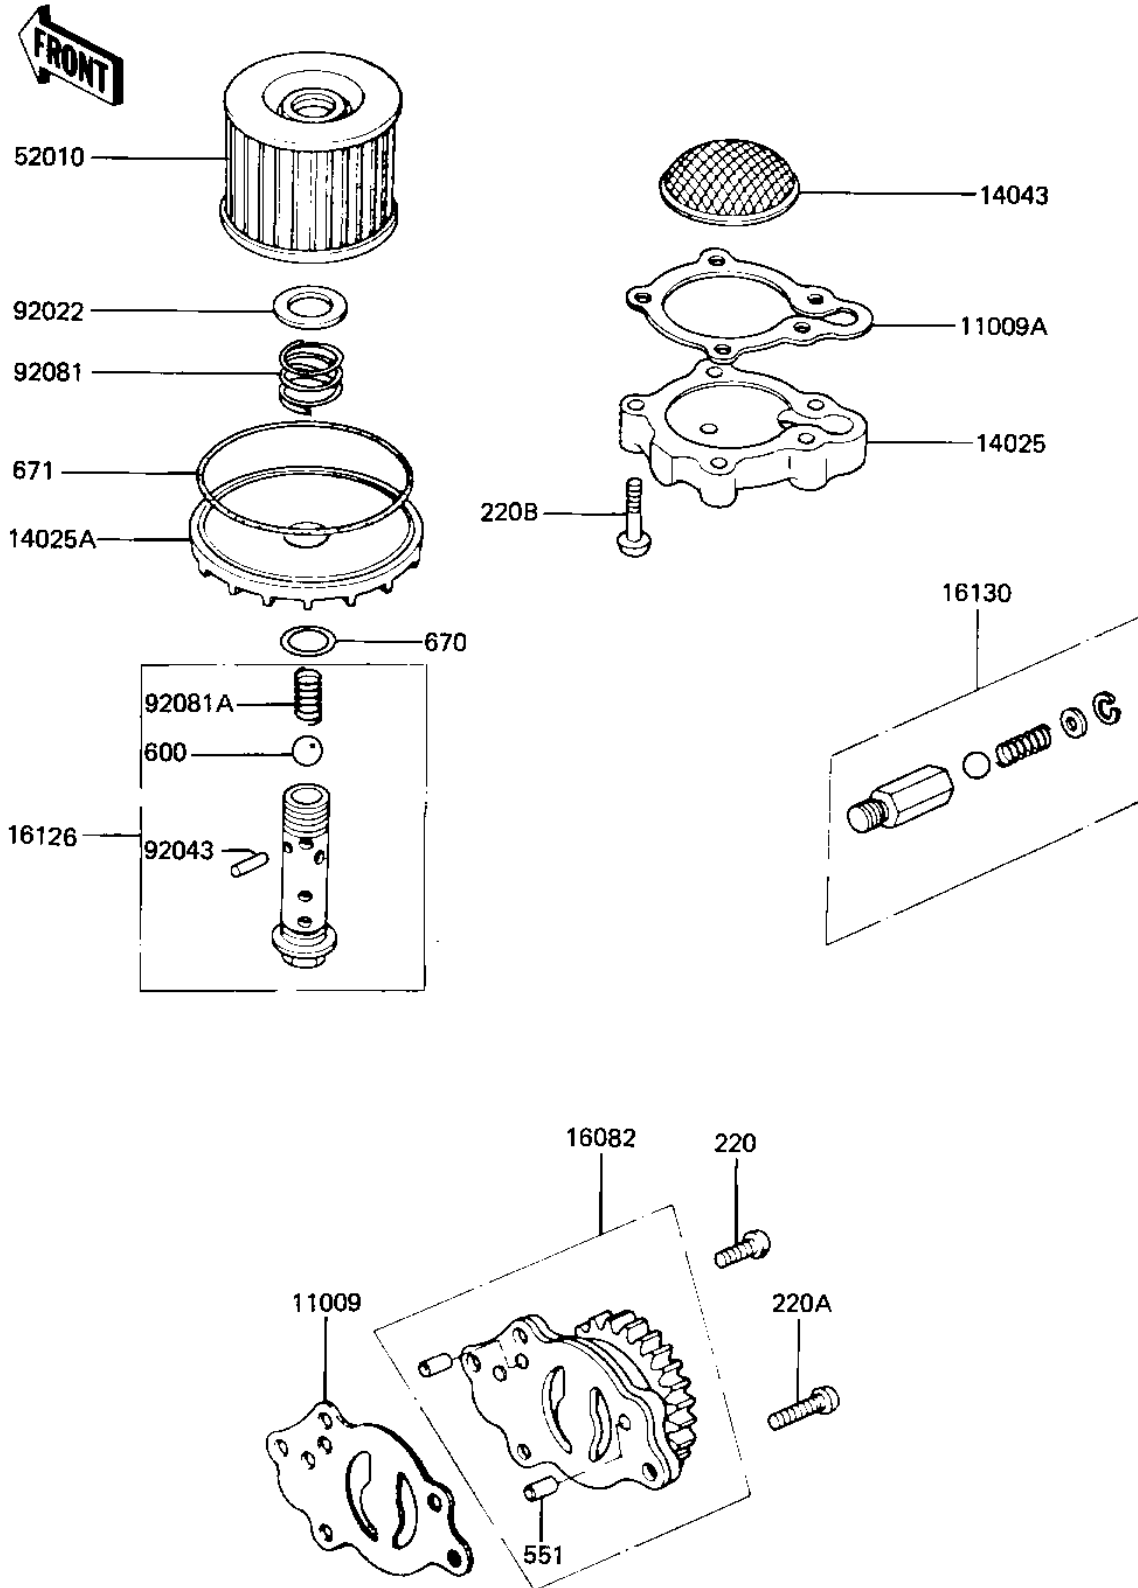

# 1982 KZ440-G1 PARTS DIAGRAM

## OIL PUMP/OIL FILTER

E1710-0001

# 1982 KZ440-G1 PARTS LIST

## OIL PUMP/OIL FILTER

ITEM NAME	PART NUMBER	QUANTITY
GASKET,OIL PUMP (Ref # 11009)	11009-1014	1
GASKET,OIL FILTER COV (Ref # 11009A)	11009-1874	1
COVER,OIL STRAINER (Ref # 14025)	16101-003	1
COVER,OIL FILTER (Ref # 14025A)	16101-004	1
STRAINER,OIL (Ref # 14043)	16111-003	1
OIL PUMP ASSY (Ref # 16082)	16082-1001	1
VALVE,OIL FILTER (Ref # 16126)	16126-1108	1
RELEAF VALVE ASSY (Ref # 16130)	16130-1001	1
FILTER,OIL (Ref # 52010)	16099-003	1
WASHER,20.5X30X1.0 (Ref # 92022)	92022-1012	1
SPRING PIN (Ref # 92043)	92043-111	1
SPRING,OIL FILTER (Ref # 92081)	92081-1018	1
SPRING (Ref # 92081A)	92081-109	1
SCREW PAN HEAD 6X10 (Ref # 220)	220B0610	1
SCREW PAN HEAD 6X25 (Ref # 220A)	220B0625	3
SCREW PAN HEAD 6X30 (Ref # 220B)	220B0630	5
PIN,DOWEL,6X12 (Ref # 551)	551A0612	2
BALL STEEL 3/8' (Ref # 600)	600A1200	1
"0" RING,16MM (Ref # 670)	670B2016	1
"0" RING,90MM (Ref # 671)	671B2590	1