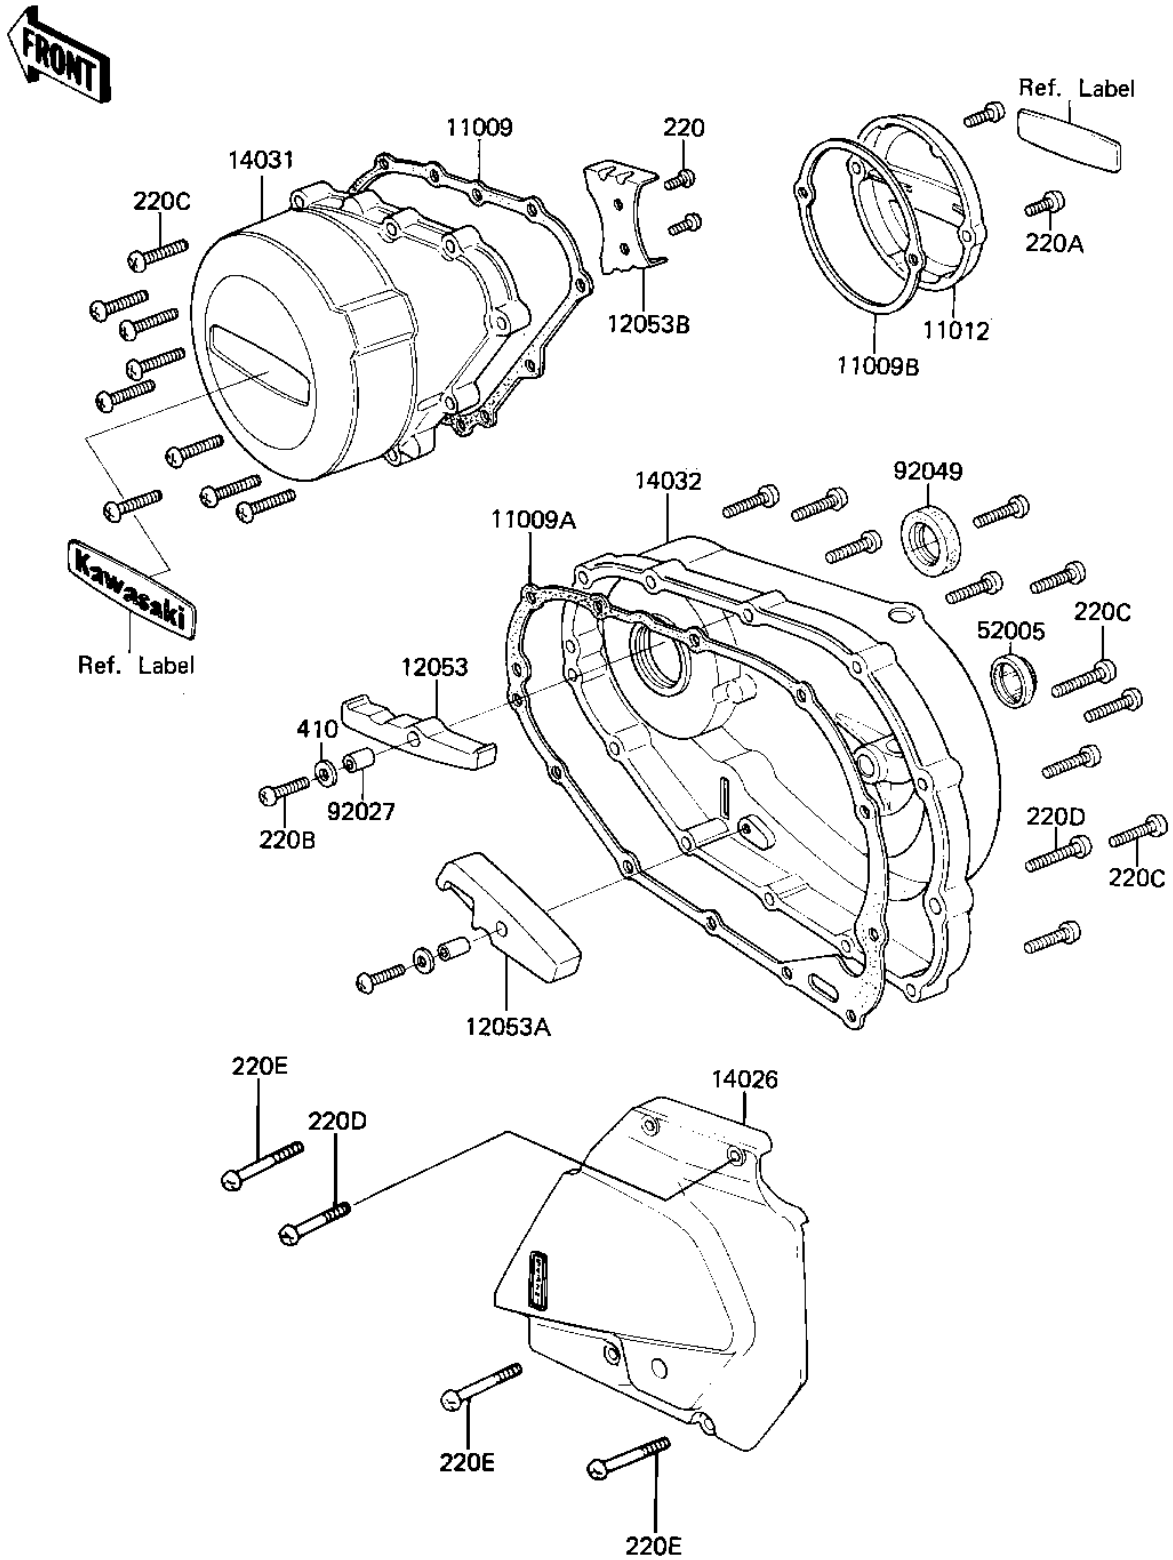

1982 KZ440-G1 PARTS DIAGRAM

ENGINE COVERS

E1431-0054

1982 KZ440-G1 PARTS LIST

ENGINE COVERS

ITEM NAME	PART NUMBER	QUANTITY
GASKET,GENERATER COV. (Ref # 11009)	11009-1032	1
GASKET,CLUTCH COVER (Ref # 11009A)	11009-1033	1
GASKET,BREAKER COVER (Ref # 11009B)	14050-010	1
CAP,PULSING COIL (Ref # 11012)	11012-1224	1
GUIDE,PRIMARY CHAIN (Ref # 10253)	12053-1004	1
GUIDE,PRIMARY CHAIN (Ref # 12053A)	12053-1005	1
GUIDE,CHAIN (Ref # 12053B)	12053-1014	1
COVER-CHAIN,BUFF FINI (Ref # 14026)	14026-1050	1
COVER-GENERATOR,BUFF (Ref # 14031)	14031-1083	1
COVER-CLUTCH (Ref # 14032)	14032-1056	1
GAUGE,OIL LEVEL (Ref # 52005)	52005-1009	1
COLLAR,8X15 (Ref # 92027)	92027-1079	2
OIL SEAL,R.H CRNKSFT (Ref # 92049)	92050-065	1
SCREW PAN HEAD 5X8 (Ref # 220)	220B0508	2
SCREW PAN HEAD 6X18 (Ref # 220A)	220B0618	2
SCREW PAN HEAD 6X25 (Ref # 220B)	220B0625	2
SCREW PAN HEAD 6X30 (Ref # 220C)	220B0630	20
SCREW PAN HEAD 6X40 (Ref # 220D)	220B0640	8
SCREW PAN HEAD 6X50 (Ref # 220E)	220B0650	3
WASHER PLAIN 6MM (Ref # 410)	410B0600	2