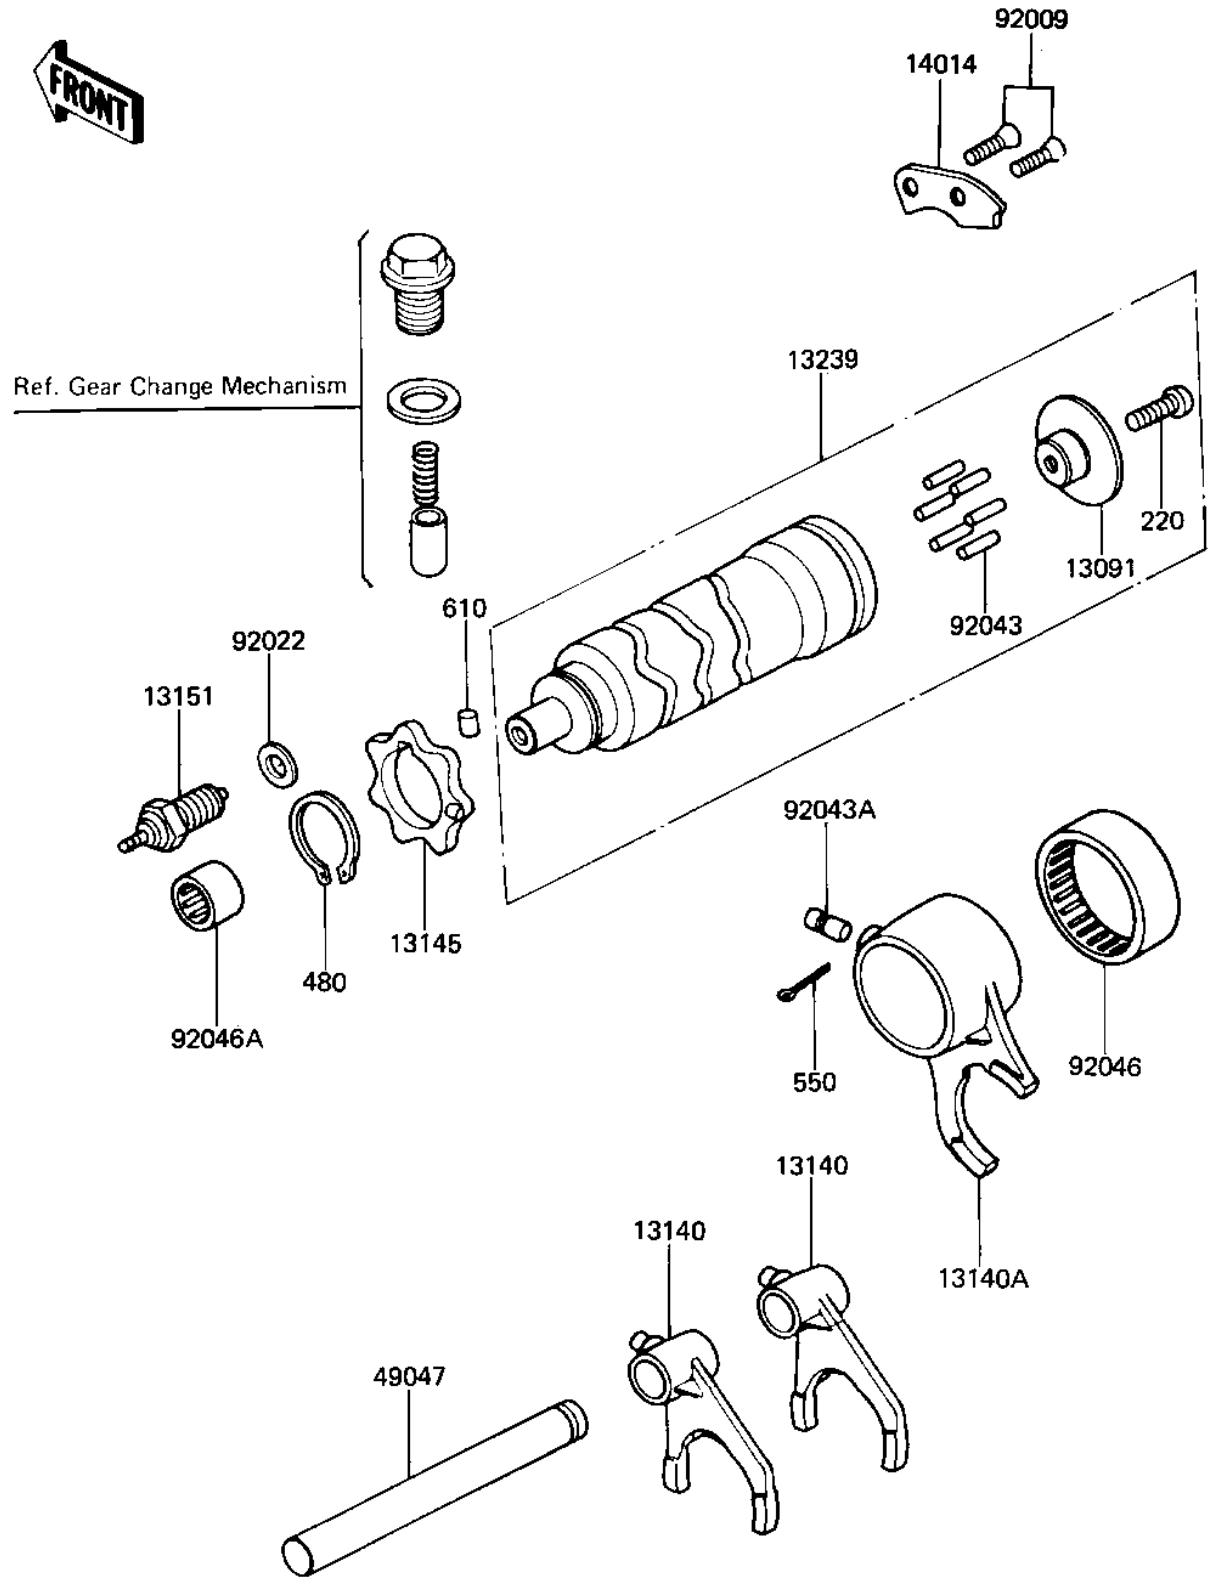

# 1982 KZ440-G1 PARTS DIAGRAM

## GEAR CHANGE DRUM & FORKS

E1362-0001

# 1982 KZ440-G1 PARTS LIST

## GEAR CHANGE DRUM & FORKS

ITEM NAME	PART NUMBER	QUANTITY
PLATE,SHIFT DRUM PIN (Ref # 13091)	13142-016	1
FORK-SHIFT,1,4&2,3 (Ref # 13140)	13140-1067	2
FORK-SHIFT,5TH&TOP (Ref # 13140A)	13140-1053	1
CAM-CHANGE DRUM (Ref # 13145)	13145-1058	1
SWITCH,NEUTRAL (Ref # 13151)	13151-1007	1
DRUM ASSY,CHANGE (Ref # 13239)	13239-1011	1
PLATE,SIFT DRM POSITN (Ref # 14014)	14014-1001	1
ROD,SHIFT (Ref # 49047)	13209-022	1
SCREW,CSK,6X16 (Ref # 92009)	92009-1007	2
GASKET CHECK VALVE (Ref # 92022)	92065-058	1
PIN GEAR CHANGE DRUM (Ref # 92043)	92042-014	6
DOWEL PIN,8X18 (Ref # 92043A)	92042-021	1
BRG,NEDL,37BTM4312 (Ref # 92046)	92046-051	1
BEARING,NEEDLE,HK1210 (Ref # 92046A)	92046-1010	1
SCREW PAN HEAD 6X14 (Ref # 220)	220B0614	1
CIRCLIP,30MM (Ref # 480)	480J3000	1
PIN COTTER 3.0X20 (Ref # 550)	550D3020	1
PIN-DOWEL,4X6 (Ref # 610)	610A0406	1