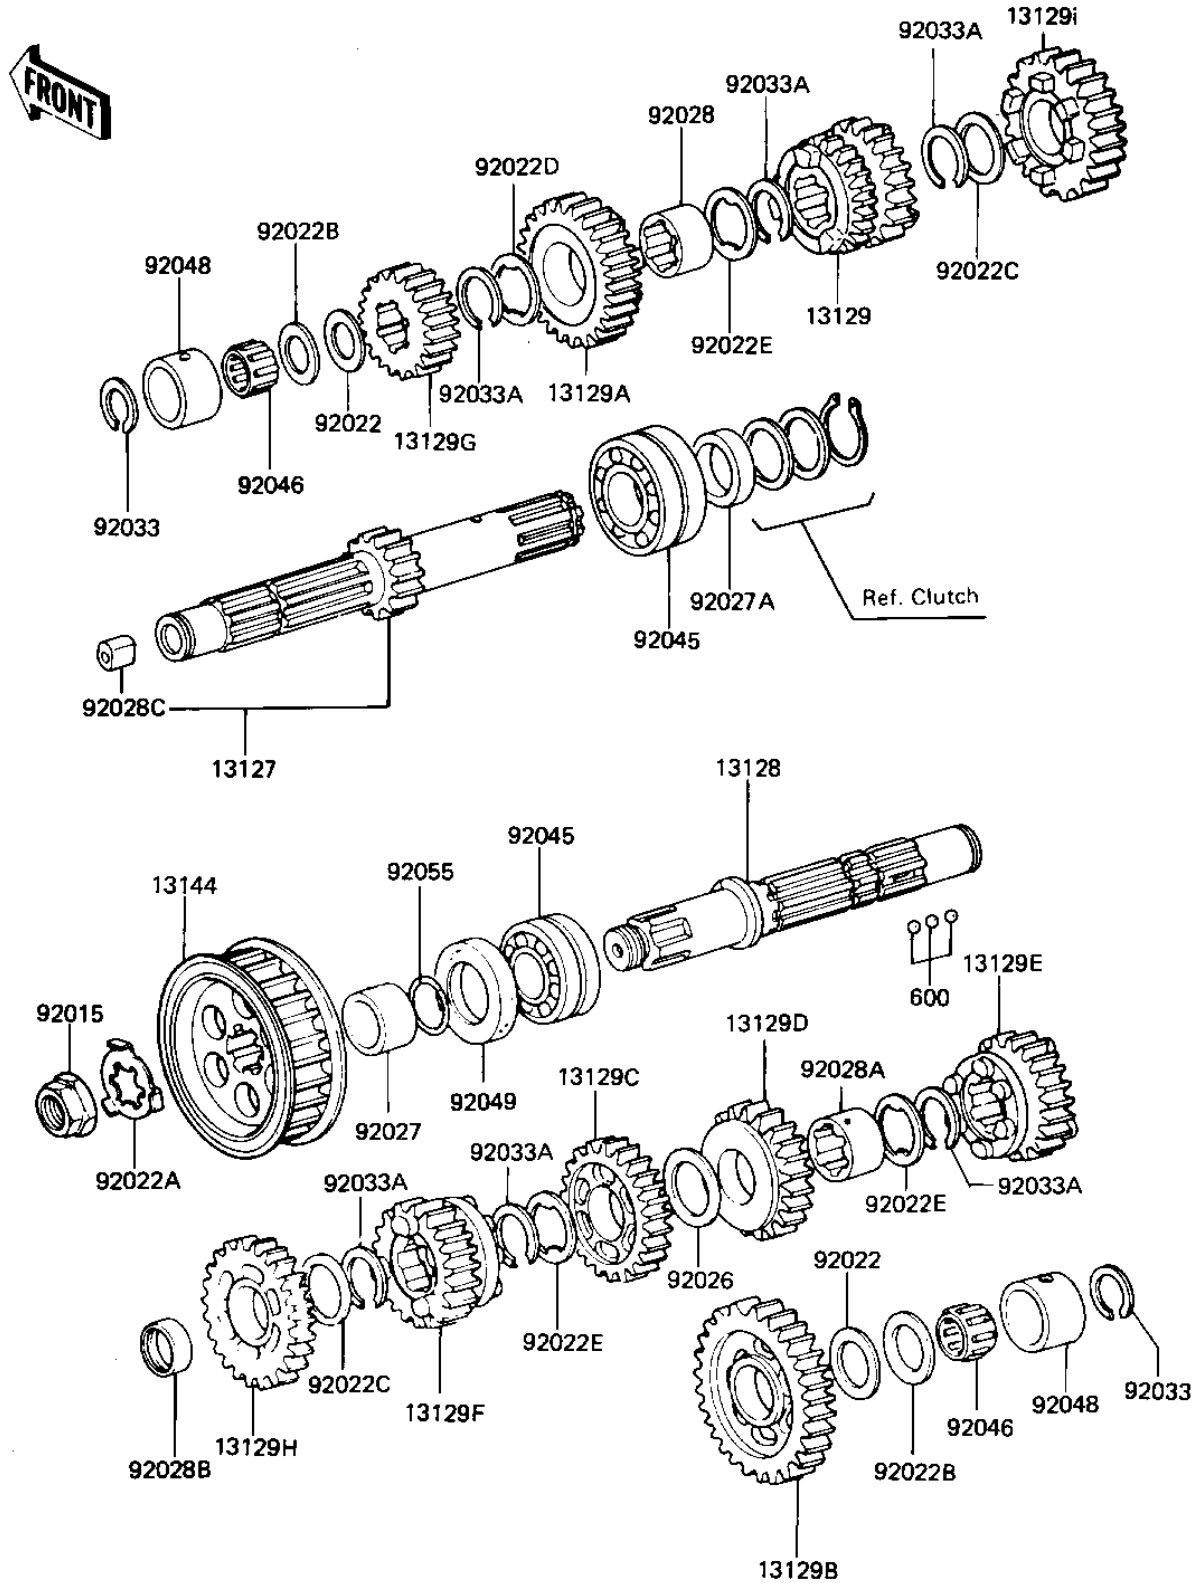

# 1982 KZ440-G1 PARTS DIAGRAM

## TRANSMISSION

E1361-0048

## TRANSMISSION

ITEM NAME	PART NUMBER	QUANTITY
SHAFT,DRIVE,13T (Ref # 13127)	13127-1004	1
SHAFT,OUTPUT (Ref # 13128)	13128-1015	1
3RD-4TH GEAR,DRV SHFT (Ref # 13129)	13129-1054	1
TOP GEAR,DRV SHAFT (Ref # 13129A)	13129-1055	1
LOW GEAR,OUTPUT SHAFT (Ref # 13129B)	13129-1056	1
3RD GEAR,OUTPUT SHAFT (Ref # 13129C)	13129-1058	1
4TH GEAR,OUTPUT SHAFT (Ref # 13129D)	13129-1059	1
5TH GEAR,OUTPUT SHAFT (Ref # 13129E)	13129-1060	1
TOP GEAR,OUTPUT SHAFT (Ref # 13129F)	13129-1061	1
2ND GEAR,DRV SHAFT (Ref # 13129G)	13129-1062	1
2ND GEAR,OUTPUT,28T (Ref # 13129H)	13129-1172	1
GEAR,INPUT5TH,23T (Ref # 13129I)	13129-1277	1
SPROCKET-OUTPUT,24T (Ref # 13144)	13144-1065	1
NUT,20MM (Ref # 92015)	92015-1254	1
WASHER THRUST (Ref # 92022)	92022-112	2
WASHER,CLAW (Ref # 92022A)	92022-1170	1
SHIM-KICK SHAFT (Ref # 92022B)	92022-144	AR
WASHER-PLAIN 25MM (Ref # 92022C)	92022-159	2
WASHER-LOCK (Ref # 92022D)	92024-033	1
WASHER-LOCK (Ref # 92022E)	92024-038	3
WASHER,THRUST (Ref # 92026)	92026-079	1
COLLAR,ENG SPROCKET (Ref # 92027)	92027-288	1
COLLAR (Ref # 92027A)	92027-289	1
BUSHING,OUTPUT 3RD GR (Ref # 92028)	92028-1002	1
BUSHING,OUTPUT GEAR (Ref # 92028A)	92028-1268	1
BUSHING,2ND GEAR (Ref # 92028B)	92028-1177	1
BUSHING,DRIVE SHAFT (Ref # 92028C)	92028-155	1
CIRCLIP (Ref # 92033)	92033-015	2
CIRCLIP (Ref # 92033A)	92033-026	6

## TRANSMISSION

ITEM NAME	PART NUMBER	QUANTITY
BEARING,B,5205ANX4PX (Ref # 92045)	92045-031	2
BRG,N,20R25139 (Ref # 92046)	92046-044	2
RACE,OUT & DRV SHAFT (Ref # 92048)	92048-1001	2
OIL SEAL SC325210 (Ref # 92049)	92050-024	1
"O" RING (Ref # 92055)	92055-035	1
BALL STEEL 5/32' (Ref # 600)	600A0500	3