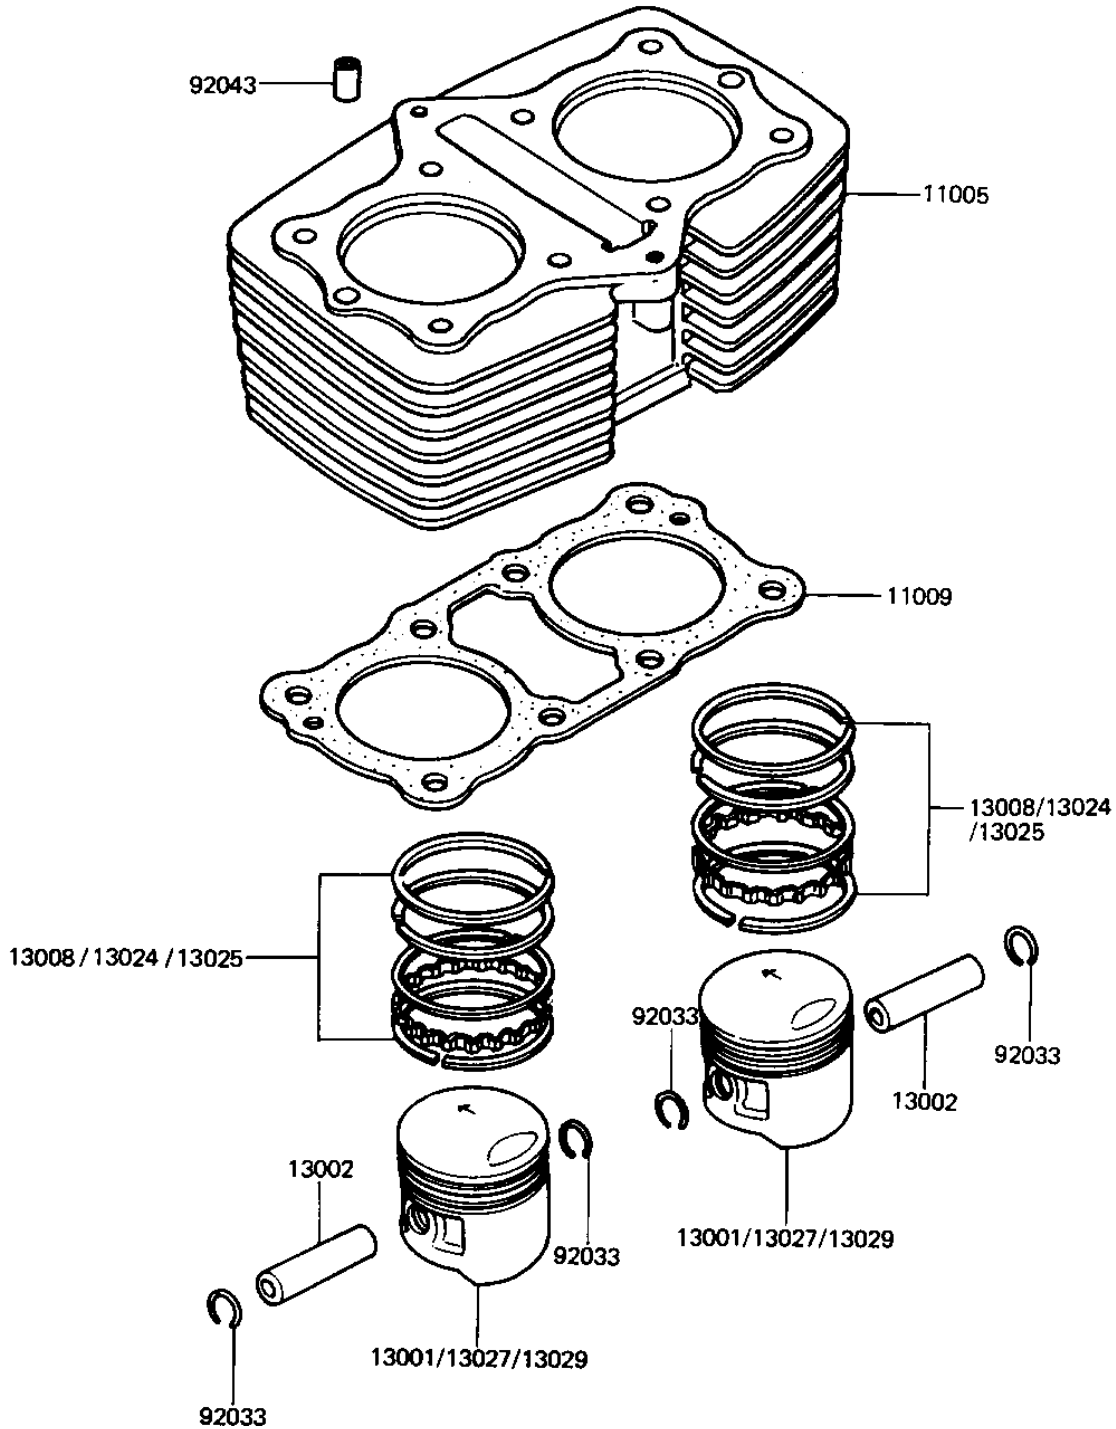

# 1982 KZ440-G1 PARTS DIAGRAM

CYLINDER/PISTONS

E1120-0019

# 1982 KZ440-G1 PARTS LIST

## CYLINDER/PISTONS

ITEM NAME	PART NUMBER	QUANTITY
CYLINDER-ENGINE,SILVE (Ref # 11005)	11005-1166	1
GASKET,CYLINDER BASE (Ref # 11009)	11009-1176	1
PISTON,STD (Ref # 13001)	13001-1032	2
PIN-PISTON (Ref # 13002)	13002-1011	2
RING SET,PISTON,STD (Ref # 13008)	13008-5029	2
RING SET,0.040",O/S (Ref # 13024)	13024-5015	2
RING SET,0.020",O/S (Ref # 13025)	13025-5015	2
PISTON,0.040",O/S (Ref # 13027)	13027-1015	2
PISTON,0.020",O/S (Ref # 13029)	13029-1014	2
CIRCLIP PISTON PIN (Ref # 92033)	92036-005	4
PIN,DOWEL,10X8.2X14 (Ref # 92043)	92043-1037	2