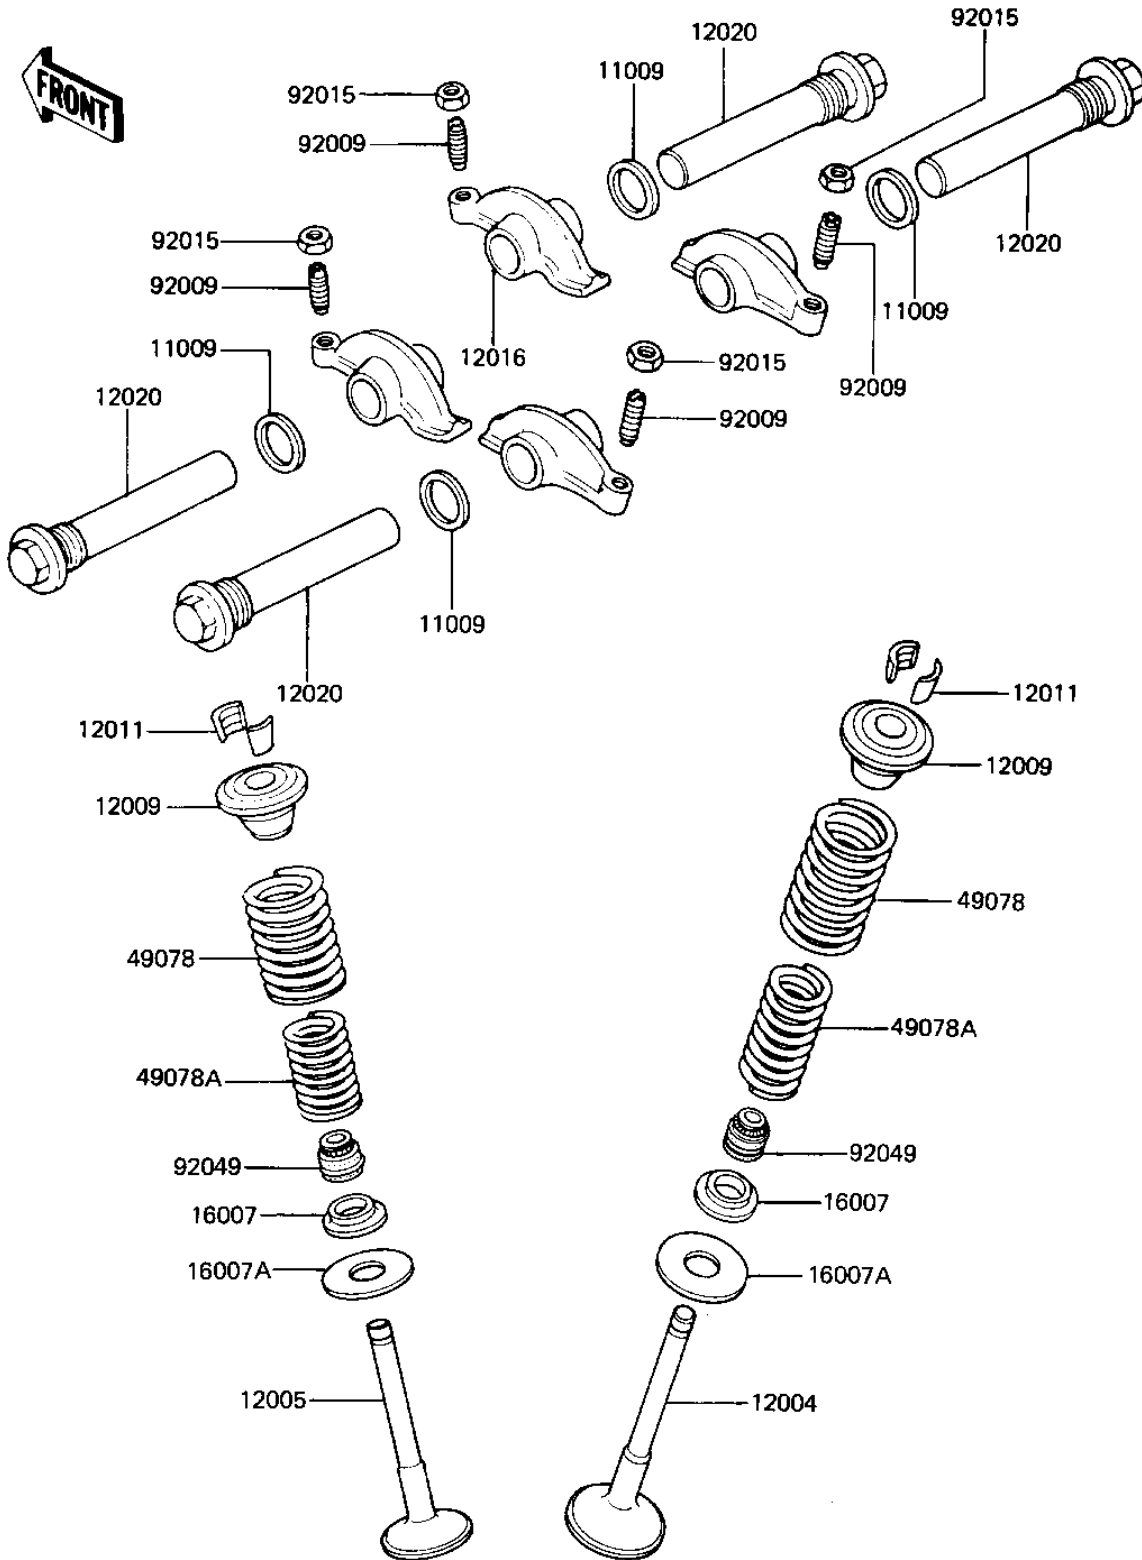

# 1982 KZ440-G1 PARTS DIAGRAM

## ROCKER ARMS/VALVES

E1210-0013

# 1982 KZ440-G1 PARTS LIST

## ROCKER ARMS/VALVES

ITEM NAME	PART NUMBER	QUANTITY
GASKET,16X19.7X1.5 (Ref # 11009)	11009-1106	4
VALVE,INTAKE (Ref # 12004)	12004-1008	2
VALVE,EXHAUST (Ref # 12005)	12005-1007	2
RETAINER,VALVE SPRING (Ref # 12009)	12009-006	4
SPLIT KEEPER (Ref # 12011)	12011-004	8
ARM,ROCKER (Ref # 12016)	12016-1001	4
SHAFT,ROCKER (Ref # 12020)	12020-1001	4
SEAT-SPRING,INNER (Ref # 16007)	16007-1045	4
SEAT-SPRING,OUTER (Ref # 16007A)	16007-1046	4
SPRING,OUTER VALVE (Ref # 49078)	12007-013	4
SPRING,INNER VALVE (Ref # 49078A)	12007-014	4
SCREW,ADJUSTING (Ref # 92009)	92009-1032	4
NUT,ROCKER ARM FITTING (Ref # 92015)	92016-061	4
OIL SEAL,RV37129.5 (Ref # 92049)	92049-016	4