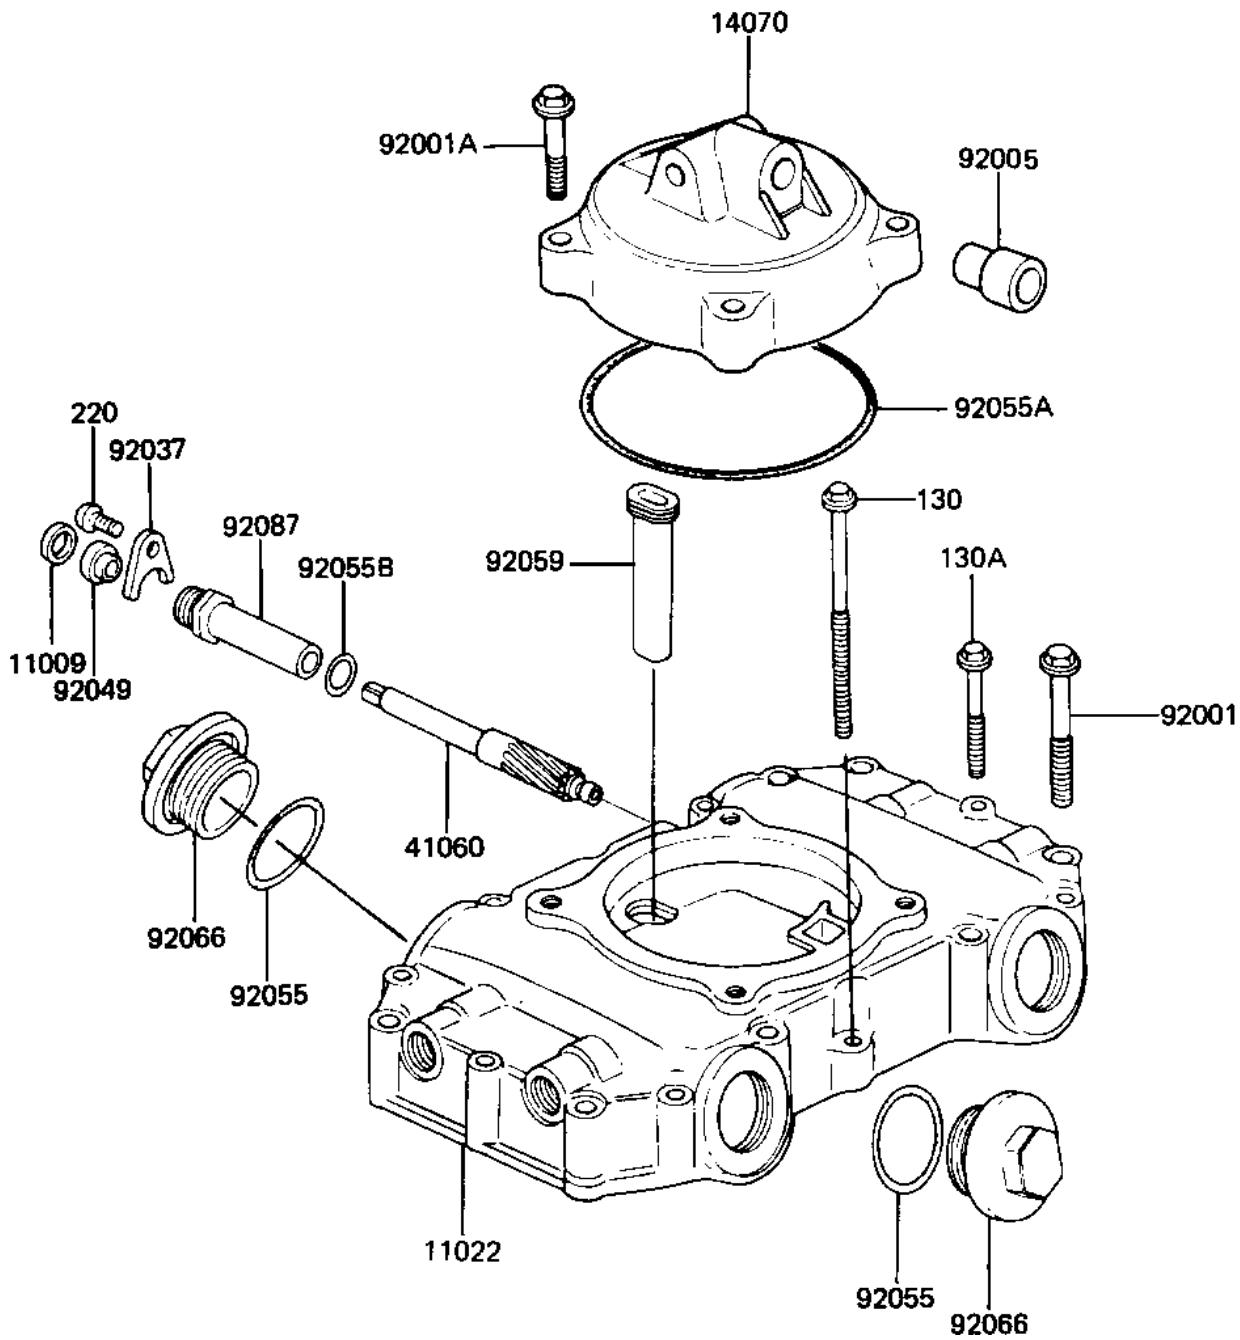

# 1982 KZ440-G1 PARTS DIAGRAM

## CYLINDER HEAD COVERS

E1112-0028

# 1982 KZ440-G1 PARTS LIST

## CYLINDER HEAD COVERS

ITEM NAME	PART NUMBER	QUANTITY
GASKET,TACHOMETER GER (Ref # 11009)	92065-103	1
CASE-ROCKER,SILVER (Ref # 11022)	11022-1013	1
BODY,BREATHER (Ref # 14070)	14070-1004	1
GEAR,METER SCREW (Ref # 41060)	41060-1013	1
BOLT,HEX HEAD 8X63 (Ref # 92001)	92002-1215	8
BOLT,HEX HEAD,8X40 (Ref # 92001A)	92002-1214	4
BREATHER JOINT (Ref # 92005)	14067-006	1
CLAMP,METER GEAR (Ref # 92037)	92037-1030	1
OIL SEAL (Ref # 92049)	92050-075	1
"O" RING,VLV ADJUST (Ref # 92055)	92055-1005	4
"O" RING,BREATHER (Ref # 92055A)	92055-1020	1
"O" RING,METER GEAR (Ref # 92055B)	92055-1021	1
TUBE,BREATHER (Ref # 92059)	92059-1002	1
PLUG,VLV ADJUST (Ref # 92066)	92066-1006	4
BUSHING,METER GEAR (Ref # 92087)	92087-1001	1
BOLT-FLANGED,6X105 (Ref # 130)	130G06105	2
BOLT,FLANGED,6X55 (Ref # 130A)	130G0655	6
SCREW PAN HEAD 6X10 (Ref # 220)	220B0610	1