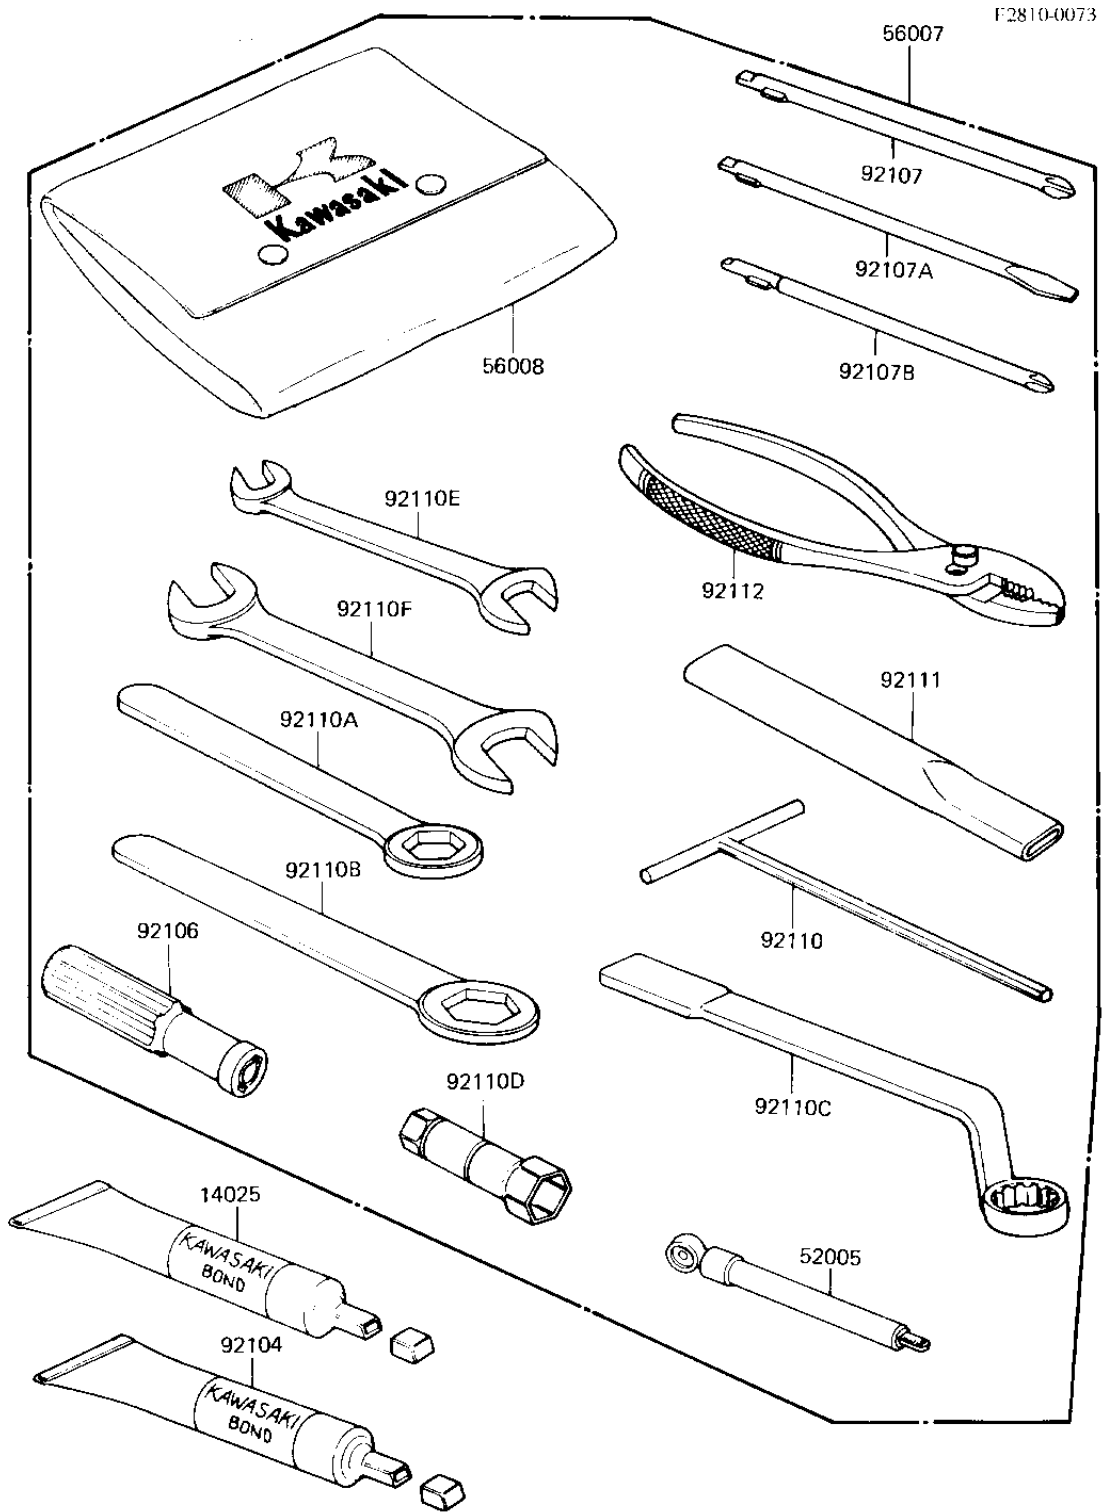

1982 KZ1300-A4 PARTS DIAGRAM

OWNER TOOLS

1982 KZ1300-A4 PARTS LIST

OWNER TOOLS

ITEM NAME	PART NUMBER	QUANTITY
BOND,#10 (Ref # 14025)	56019-120	1
GAUGE,AIR,3.5KG/CM2 (Ref # 52005)	52005-1031	1
TOOLKIT (Ref # 56007)	56007-1130	1
BAG,TOOL (Ref # 56008)	56008-1012	1
LIQUID GASKET (Ref # 92104)	92104-002	1
GRIP,SCREW DRIVER (Ref # 92106)	92106-1002	1
TOOL-DRIVER (Ref # 92107)	92107-1052	1
92107-1052 (Canada) (Ref # 92107A)	92107-007	1
92107-1002 (Canada) (Ref # 92107B)	92107-008	1
WRENCH,ALLEN (Ref # 92110)	92110-1017	1
TOOL-WRENCH,BOX END,2 (Ref # 92110A)	92110-1148	1
TOOL-WRENCH,BOX END,2 (Ref # 92110B)	92110-1150	1
WRENCH,17M/M (Ref # 92110C)	92110-1026	1
WRENCH,SPARK PLUG (Ref # 92110D)	92110-1027	1
TOOL-WRENCH,OPEN END (Ref # 92110E)	92110-1038	1
TOOL-WRENCH,OPEN END, (Ref # 92110F)	92110-1153	1
TOOL-WRENCH,OPEN END, (Ref # 92111)	92111-004	1
PLIERS,160MM (Ref # 92112)	92112-003	1