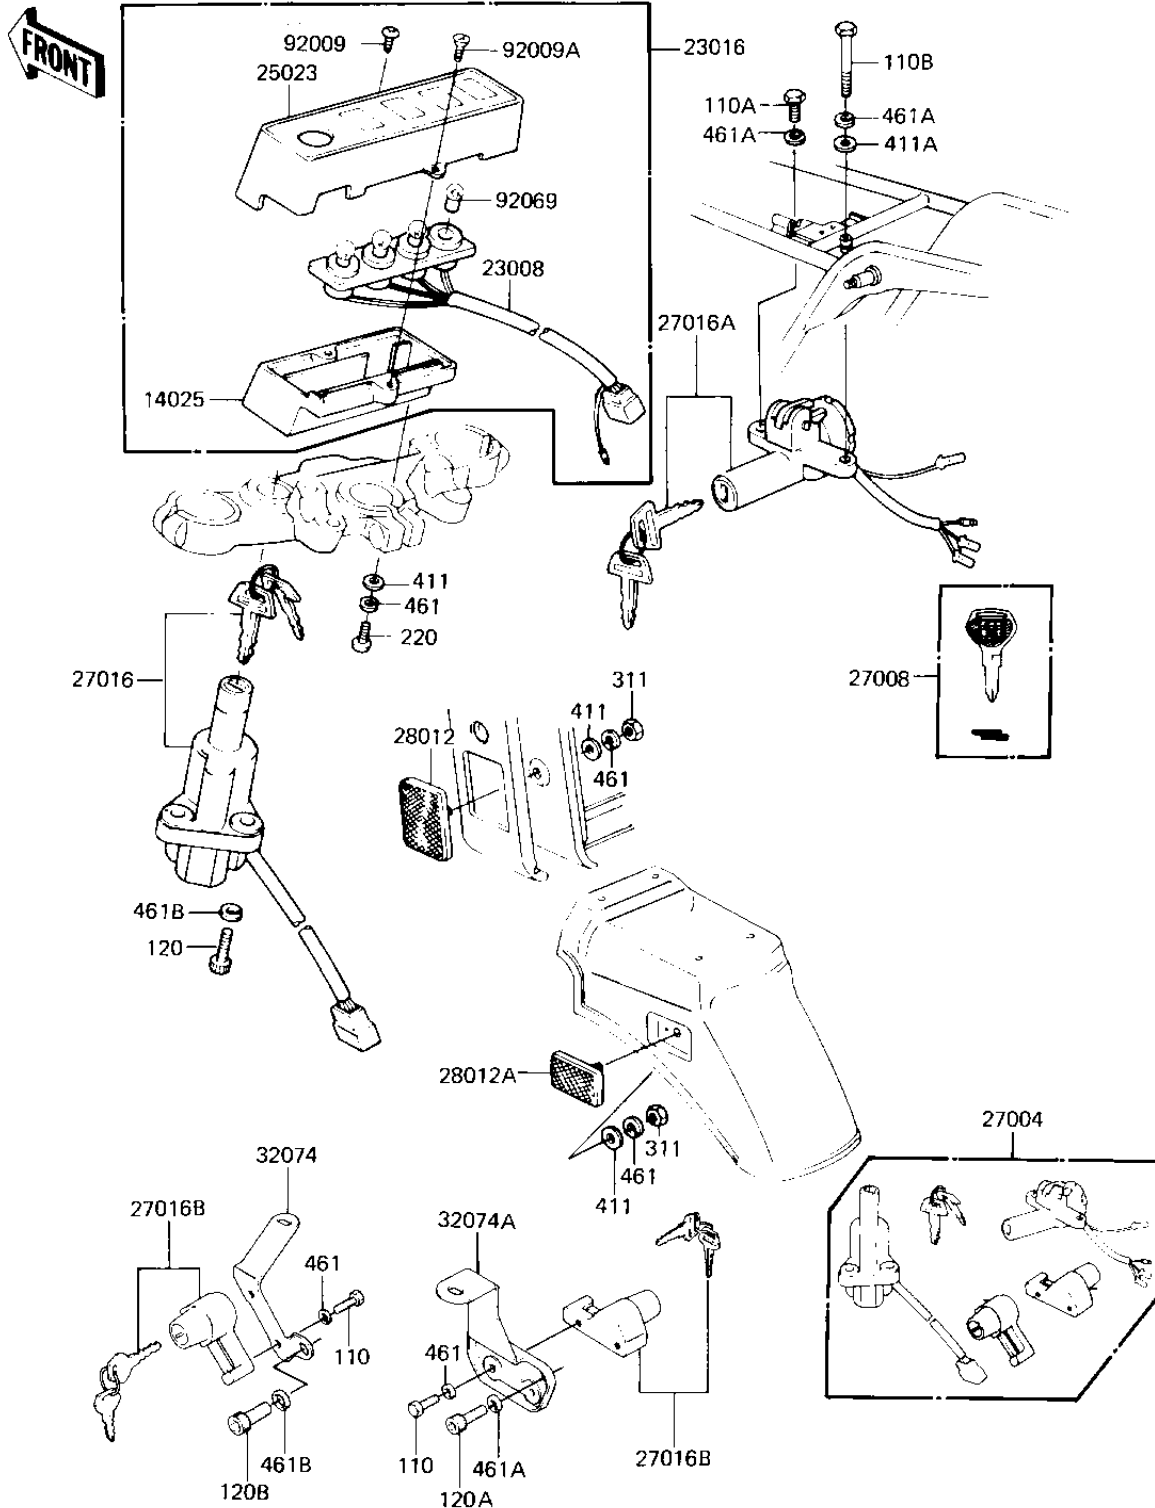

1982 KZ1300-A4 PARTS DIAGRAM

IGNITION SWITCH/LOCKS/REFLECTORS

1982 KZ1300-A4 PARTS LIST

IGNITION SWITCH/LOCKS/REFLECTORS

ITEM NAME	PART NUMBER	QUANTITY
COVER,PILOT LAMP,LOWE (Ref # 14025)	14025-1117	1
SOCKET ASSY,PILOT LAM (Ref # 23008)	23008-1041	1
LAMP ASSY,PILOT (Ref # 23016)	23016-1014	1
COVER,PILOT LAMP,UPPE (Ref # 25023)	25023-1014	1
SWITCH-ASSY (Ref # 27004)	27004-5371	1
KEY-LOCK,BLANK (Ref # 27008)	27008-1103	1
IGNITION&STEERING ASY (Ref # 27016)	27016-5026	1
LOCK ASSY,SEAT (Ref # 27016A)	27016-5027	1
LOCK ASSY,HELMET (Ref # 27016B)	27016-5036	2
REFLECTOR,REFLEX(FRON (Ref # 28012)	28012-1003	2
REFLECTOR-REFLEX,RR (Ref # 28012A)	28012-1054	2
BRACKET-LOCK,HLMT,LH (Ref # 32074)	32074-1020	1
BRACKET-LOCK,HLMT,RH (Ref # 32074A)	32074-1021	1
SCREW,TAPPING,3.5X10 (Ref # 92009)	92009-1073	1
SCREW,CNTSNK HED,4X10 (Ref # 92009A)	92009-1074	1
BULB 12V 3W (Ref # 92069)	92069-018	4
BOLT HEX HEAD 5X10 (Ref # 110)	110B0510	4
BOLT-UPSET,6X12 (Ref # 110A)	112G0612	1
BOLT,HEX HEAD,6X50 (Ref # 110B)	110G0650	1
BOLT,SOCKET,8X22 (Ref # 120)	120P0822	2
BOLT-SOCKET (Ref # 120A)	120S0610	1
BOLT-SOCKET (Ref # 120B)	120S0814	1
UNAVAILABLE IN PRICE BOOK (Ref # 220)	214B0516A	2
NUT,5MM (Ref # 311)	311B0500	4
WASHER PLAIN 5MM (Ref # 411)	411B0500	6
WASHER PLAIN 6MM (Ref # 411A)	411B0600	1
WASHER SPRING 5MM (Ref # 461)	461F0500	10
WASHER SPRING 6MM (Ref # 461A)	461F0600	3
WASHER SPRING 8MM (Ref # 461B)	461F0800	3