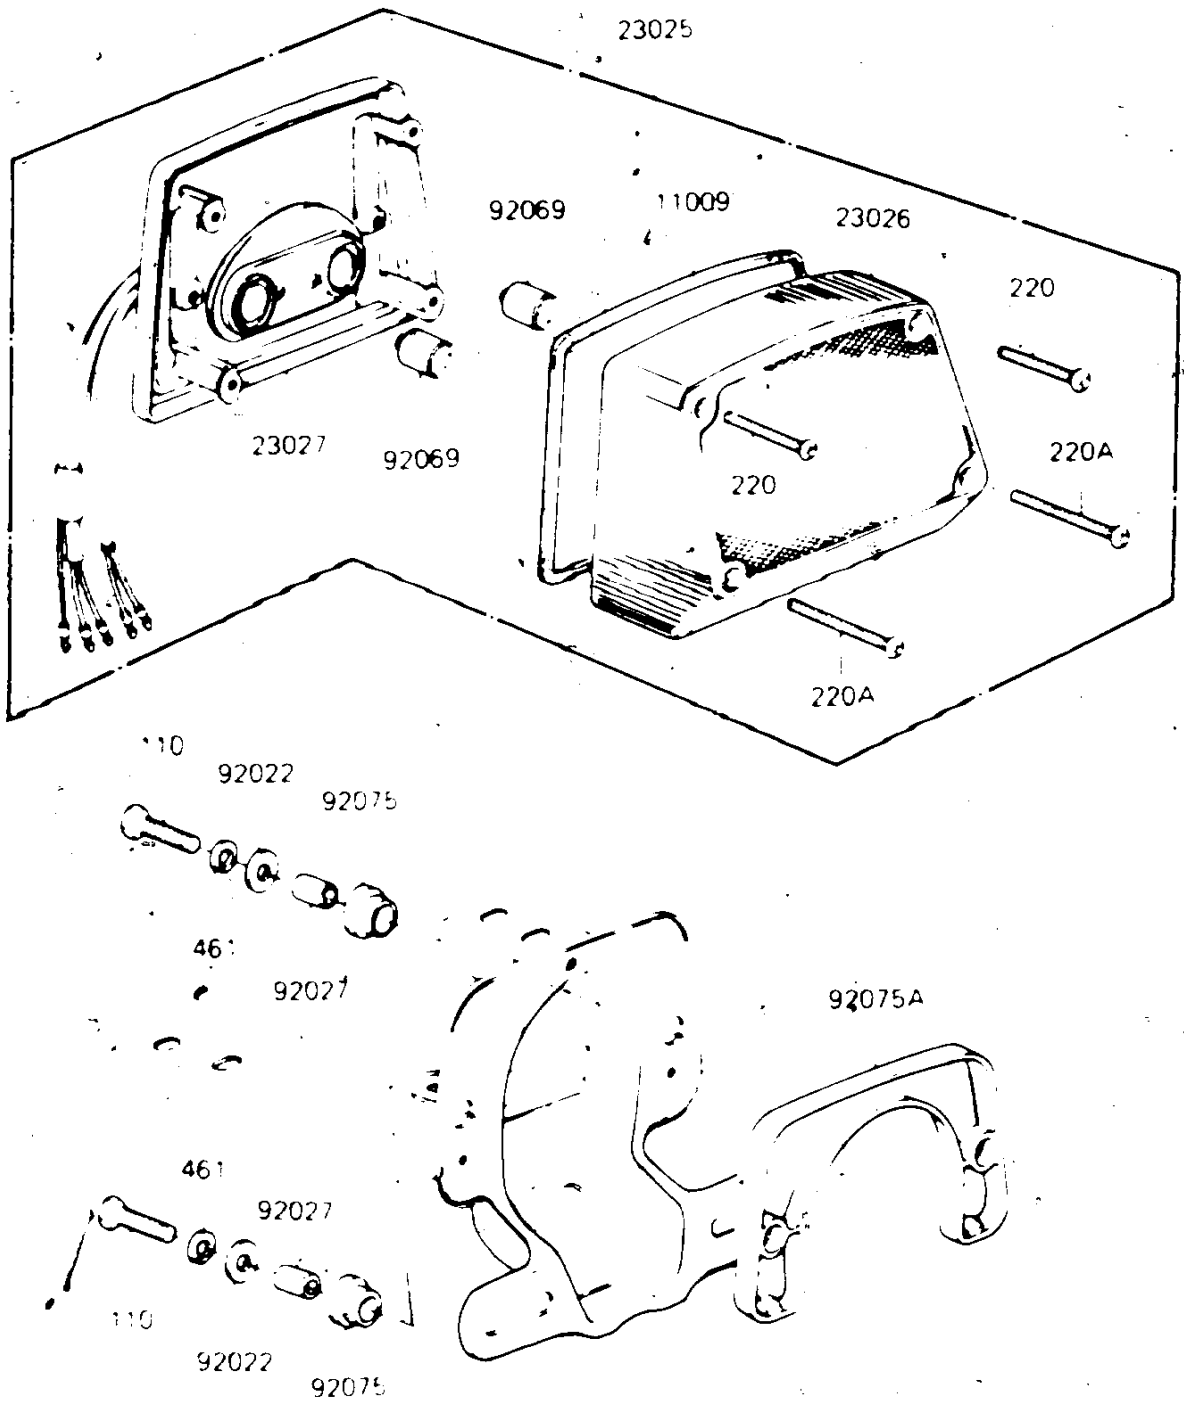

1982 KZ1300-A4 PARTS DIAGRAM

TAILLIGHT

FRONT

1982 KZ1300-A4 PARTS LIST

TAILLIGHT

ITEM NAME	PART NUMBER	QUANTITY
GASKET, TAIL LAMP LENS (Ref # 11009)	11009-1098	1
LAMP ASSY, TAIL (Ref # 23025)	23025-1007	1
LENS, TAIL LAMP (Ref # 23026)	23026-1004	1
BODY, TAIL LAMP (Ref # 23027)	23027-1003	1
WASHER 6.5X20X1.6T (Ref # 92022)	92022-125	2
COLLAR 6.8X10X14.5 (Ref # 92027)	92027-156	2
BULB, 12V 32/3CP (Ref # 92069)	92069-059	2
DAMPER RUBBER (Ref # 92075)	92075-1092	2
DAMPER RUBBER, TAIL LP (Ref # 92075A)	92075-1111	1
BOLT-UPSET (Ref # 110)	112G0625	2
SCREW, PAN HEAD, 4X45 (Ref # 220)	220E0445A	2
SCREW-PAN-CROS (Ref # 220A)	220B0460	2
WASHER SPRING 6MM (Ref # 461)	461F0600	2