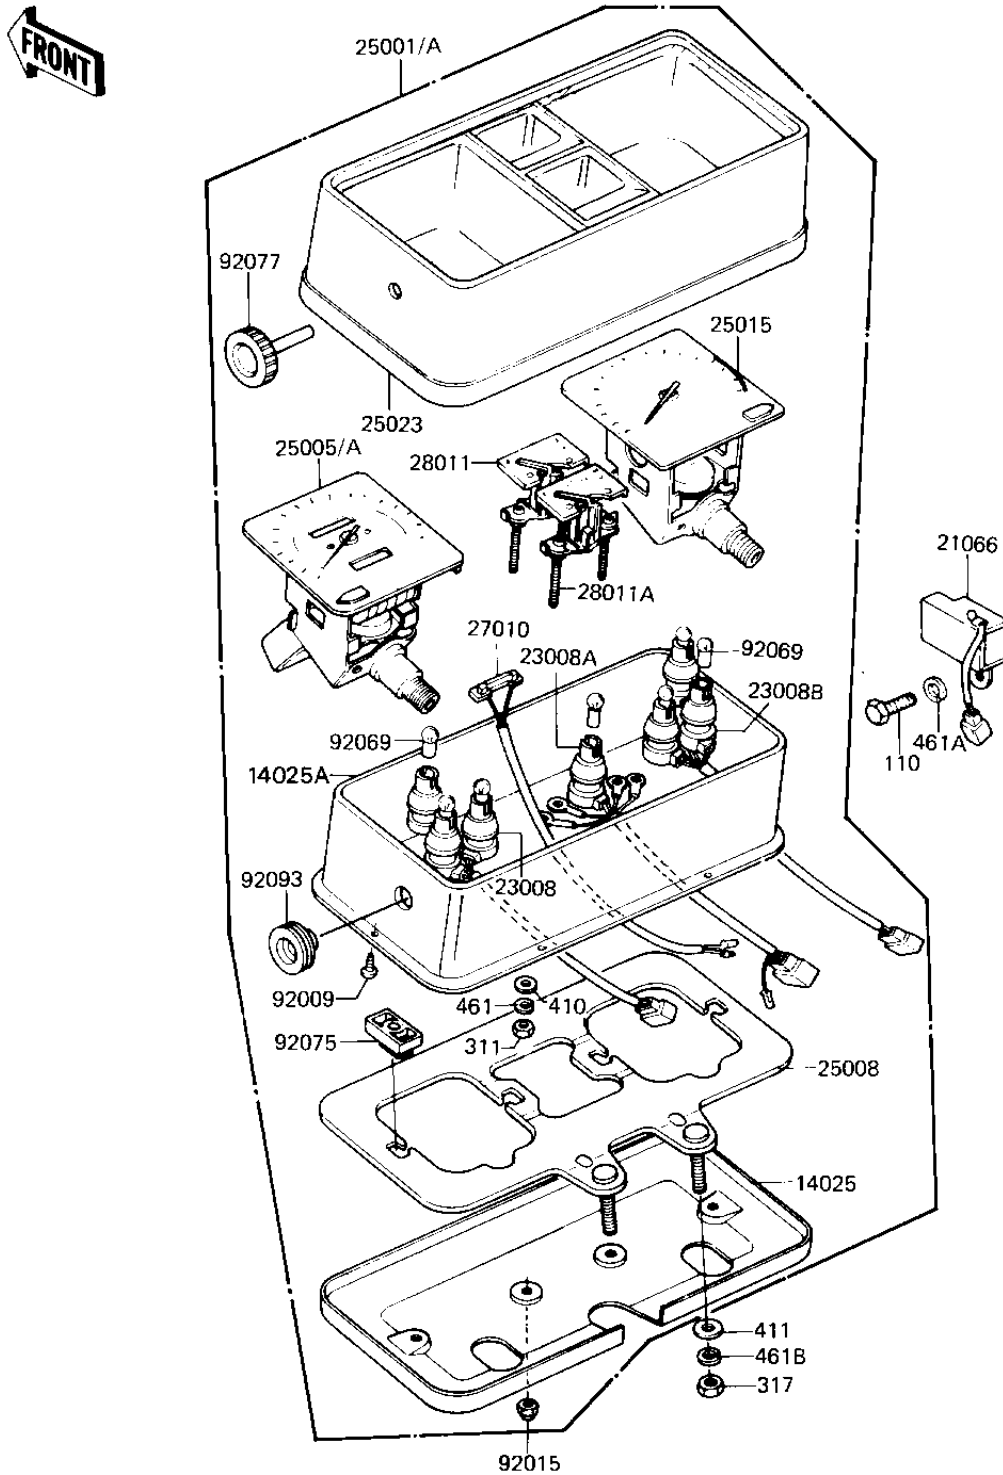

1982 KZ1300-A4 PARTS DIAGRAM

METERS

F2530-0135

1982 KZ1300-A4 PARTS LIST

METERS

ITEM NAME	PART NUMBER	QUANTITY
COVER,METER,LOWER (Ref # 14025)	14025-1098	1
COVER,METER CASE (Ref # 14025A)	14025-1805	1
REGULATOR,VOLTAGE (Ref # 21066)	21066-1006	1
SOCKET-ASSY,SPEEDOMET (Ref # 23008)	23008-1132	1
SOCKET-ASSY,FUEL METE (Ref # 23008A)	23008-1133	1
SOCKET-ASSY,TACHOMETE (Ref # 23008B)	23008-1134	1
METER-ASSY,MPH (Ref # 25001)	25001-1296	1
METER-ASSY,KPHX1000RPM (Canada (Ref # 25001A)	25001-1297	1
SPEEDOMETER UNIT,KPH (Canada) (Ref # 25005)	25005-1051	1
SPEEDOMETER UNIT,MPH (Ref # 25005A)	25005-1069	1
BRACKET,METER (Ref # 25008)	25008-1015	1
TACHOMETER UNIT (Ref # 25015)	25015-1037	1
COVER,METER,UPPER (Ref # 25023)	25023-1010	1
SENSOR,DISTANCE (Ref # 27010)	27010-1032	1
METER,FUEL (Ref # 28011)	28011-1003	1
METER,TEMPERATURE (Ref # 28011A)	28011-1007	1
SCREW,TAPPING (Ref # 92009)	92008-012	6
NUT-CAP,5MM (Ref # 92015)	322C0500	4
BULB,12V3.4W (Ref # 92069)	92069-1007	7
DAMPER,METER BRACKET (Ref # 92075)	92075-1140	4
KNOB,TRIP (Ref # 92077)	92077-1008	1
SEAL,TRIP KNOB (Ref # 92093)	92093-1029	1
BOLT-UPSET,6X12 (Ref # 110)	112G0612	1
NUT,4MM (Ref # 311)	311B0400	8
NUT,8M/M (Ref # 317)	317B0800	2
WASHER PLAIN 4MM (Ref # 410)	410B0400	4
WASHER PLAIN 8MM (Ref # 411)	411B0800	2
WASHER SPRING 4MM (Ref # 461)	461F0400	8
WASHER SPRING 6MM (Ref # 461A)	461F0600	1

1982 KZ1300-A4 PARTS LIST

METERS

ITEM NAME	PART NUMBER	QUANTITY
WASHER SPRING 8MM (Ref # 461B)	461F0800	2