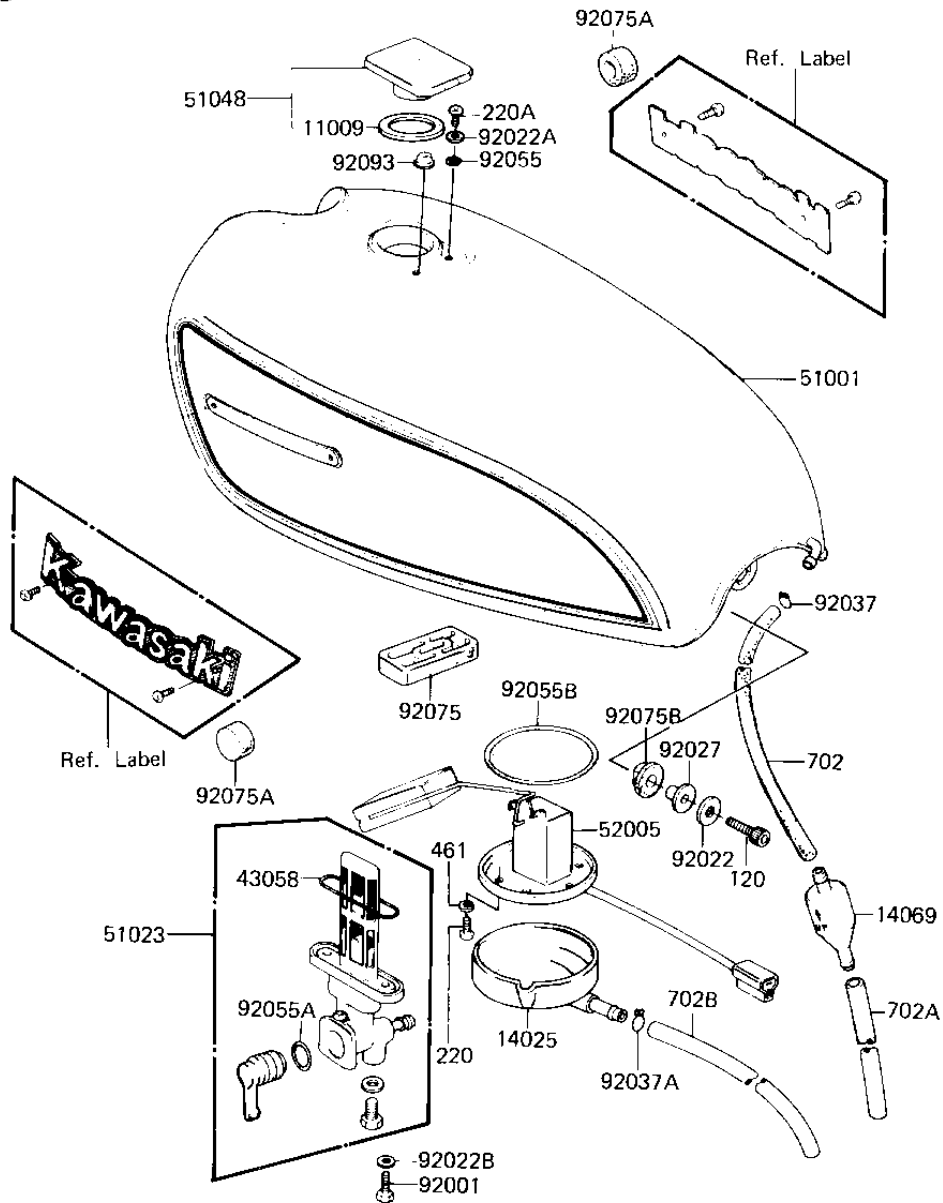

1982 KZ1300-A4 PARTS DIAGRAM

FUEL TANK

F2410-0110

1982 KZ1300-A4 PARTS LIST

FUEL TANK

ITEM NAME	PART NUMBER	QUANTITY
GASKET,FUEL TANK CAP (Ref # 11009)	11009-1051	1
COVER,FUEL GAGE (Ref # 14025)	14025-1091	1
BREATHER,FUEL TANK (Ref # 14069)	14069-1004	1
"O" RING (Ref # 43058)	51039-010	1
TANK-FUEL,EBONY (Ref # 51001)	51001-5154-8G	1
TAP ASSY,FUEL (Ref # 51023)	51023-1028	1
CAP ASSY,FUEL TANK (Ref # 51048)	51048-1019	1
GAGE,FUEL (Ref # 52005)	52005-1006	1
BOLT,6X20,FUEL TAP (Ref # 92001)	92001-1091	2
UNAVAILABLE IN PRICE BOOK (Ref # 92022)		1
WASHER,PLAIN (Ref # 92022A)	92022-1038	2
WASHER-PLAIN (Ref # 92022B)	92022-183	2
COLLAR,FUEL TANK FITT (Ref # 92027)	92027-1134	1
CLAMP FUEL PIPE (Ref # 92037)	92037-010	1
CLAMP,CHAIN OILER (Ref # 92037A)	92037-147	1
"O" RING (Ref # 92055)	92055-1023	2
"O" RING (Ref # 92055A)	92055-1036	1
"O" RING (Ref # 92055B)	92055-1067	1
DAMPER,FUEL TANK,REAR (Ref # 92075)	92075-1114	1
DAMPER,FUEL TANK,FRON (Ref # 92075A)	92075-1115	2
DAMPER,FUEL TANK,FITT (Ref # 92075B)	92075-1116	1
OIL SEAL,FUEL TANK (Ref # 92093)	92093-1030	1
BOLT,SOCKET,8X30 (Ref # 120)	120P0830	1
SCREW PAN HEAD 5X8 (Ref # 220)	220B0508	5
SCREW PAN HEAD 5X10 (Ref # 220A)	220B0510	2
WASHER SPRING 5MM (Ref # 461)	461F0500	5
TUBE,RUBBER,7X10X280 (Ref # 702)	702A07280	1
TUBE,RUBBER,7X10X400 (Ref # 702A)	702A07400	1
TUBE-BREATHER (BULK) (Ref # 702B)	702A071000	1