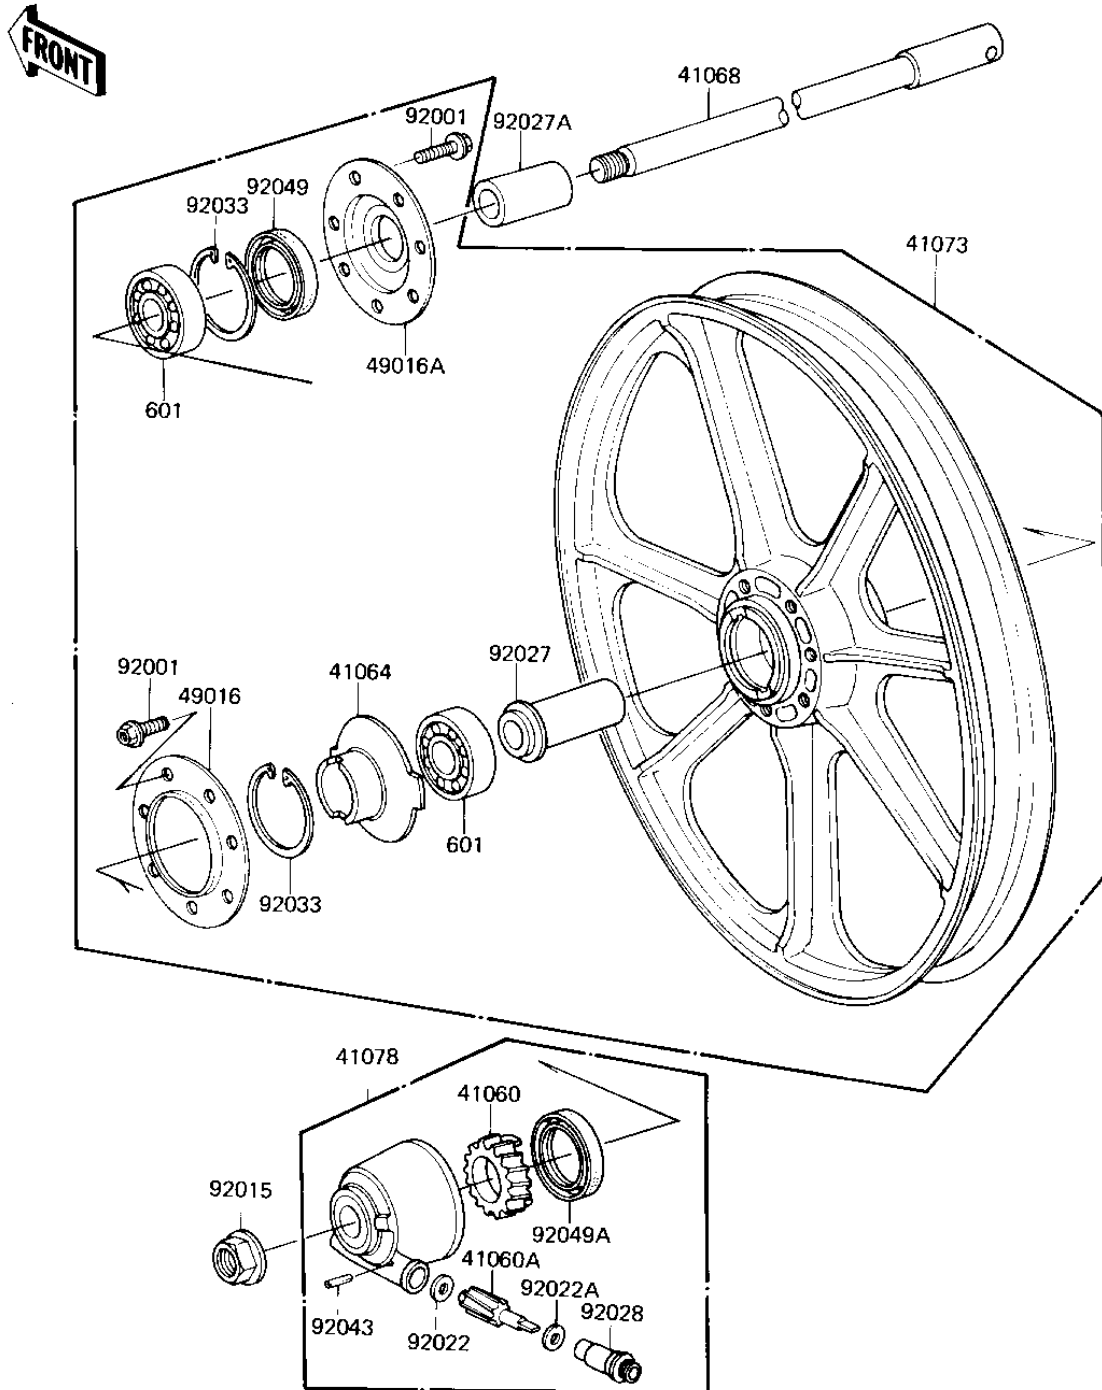

1982 KZ1300-A4 PARTS DIAGRAM

FRONT WHEEL/HUB

F2230-0060

1982 KZ1300-A4 PARTS LIST

FRONT WHEEL/HUB

ITEM NAME	PART NUMBER	QUANTITY
GEAR,SPEEDOMETER (Ref # 41060)	41059-026	1
PINION,SPEEDOMETER (Ref # 41060A)	41060-1021	1
RECEIVER,SPEEDOMETER (Ref # 41064)	41064-1003	1
AXLE,FRONT (Ref # 41068)	41068-1016	1
SOLID WHEEL ASSY,FRON (Ref # 41073)	41073-1023	1
GEAR BOX ASSY (Ref # 41078)	41078-1008	1
DUST COVER,R.H (Ref # 49016)	49016-1018	1
DUST COVER,R.H (Ref # 49016A)	49016-1018	1
BOLT,8X28 (Ref # 92001)	92001-1095	14
NUT,16M/M (Ref # 92015)	92015-1041	1
WASHER THRST SPD PINI (Ref # 92022)	41063-001	1
WASHER THRST SPD PINI (Ref # 92022A)	41063-001	1
COLLAR,FRONT HUB BEAR (Ref # 92027)	92027-1123	1
COLLAR,FRONT AXLE (Ref # 92027A)	92027-1125	1
BUSHING,SPEEDOMETER (Ref # 92028)	92028-1045	1
CIRCLIP,47M/M (Ref # 92033)	92033-1042	2
PIN,SPRING (Ref # 92043)	41082-001	1
OIL SEAL,NOK AE1351EO (Ref # 92049)	92049-1008	1
OIL SEAL,BJN30427-C3 (Ref # 92049A)	92049-1057	1
BEARING BALL #6303Z (Ref # 601)	601B6303Z	2