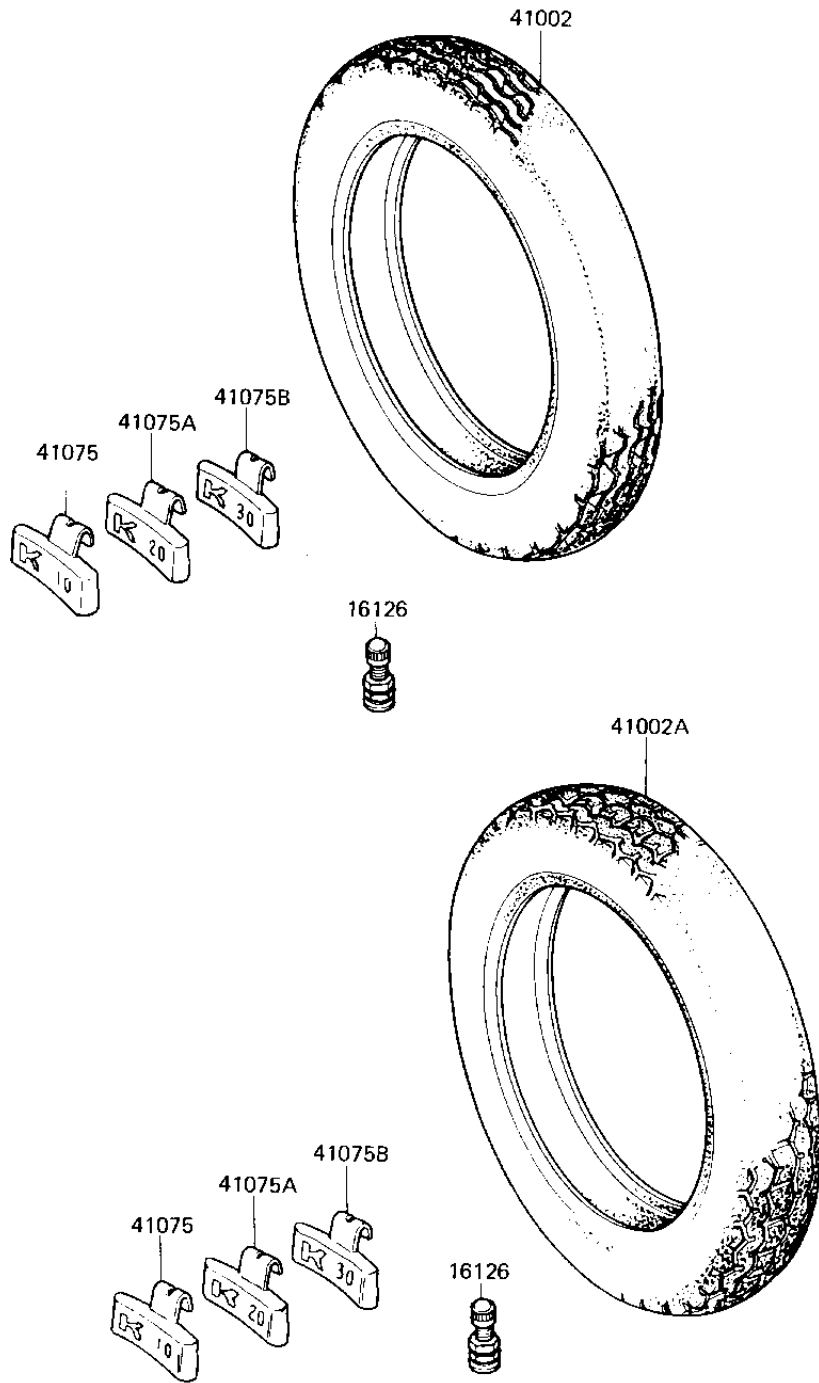

# 1982 KZ1300-A4 PARTS DIAGRAM

TIRES

F2210-0066

# 1982 KZ1300-A4 PARTS LIST

## TIRES

ITEM NAME	PART NUMBER	QUANTITY
VALVE (Ref # 16126)	16126-1136	2
TIRE MN90-18 F8 F (Ref # 41002)	41002-1048	1
TIRE MT90-17 K100M R (Ref # 41002A)	41002-1049	1
BALANCER-WHEEL,10G (Ref # 41075)	41075-1011	AR
BALANCER-WHEEL,20G (Ref # 41075A)	41075-1012	AR
BALANCER-WHEEL,30G (Ref # 41075B)	41075-1013	AR