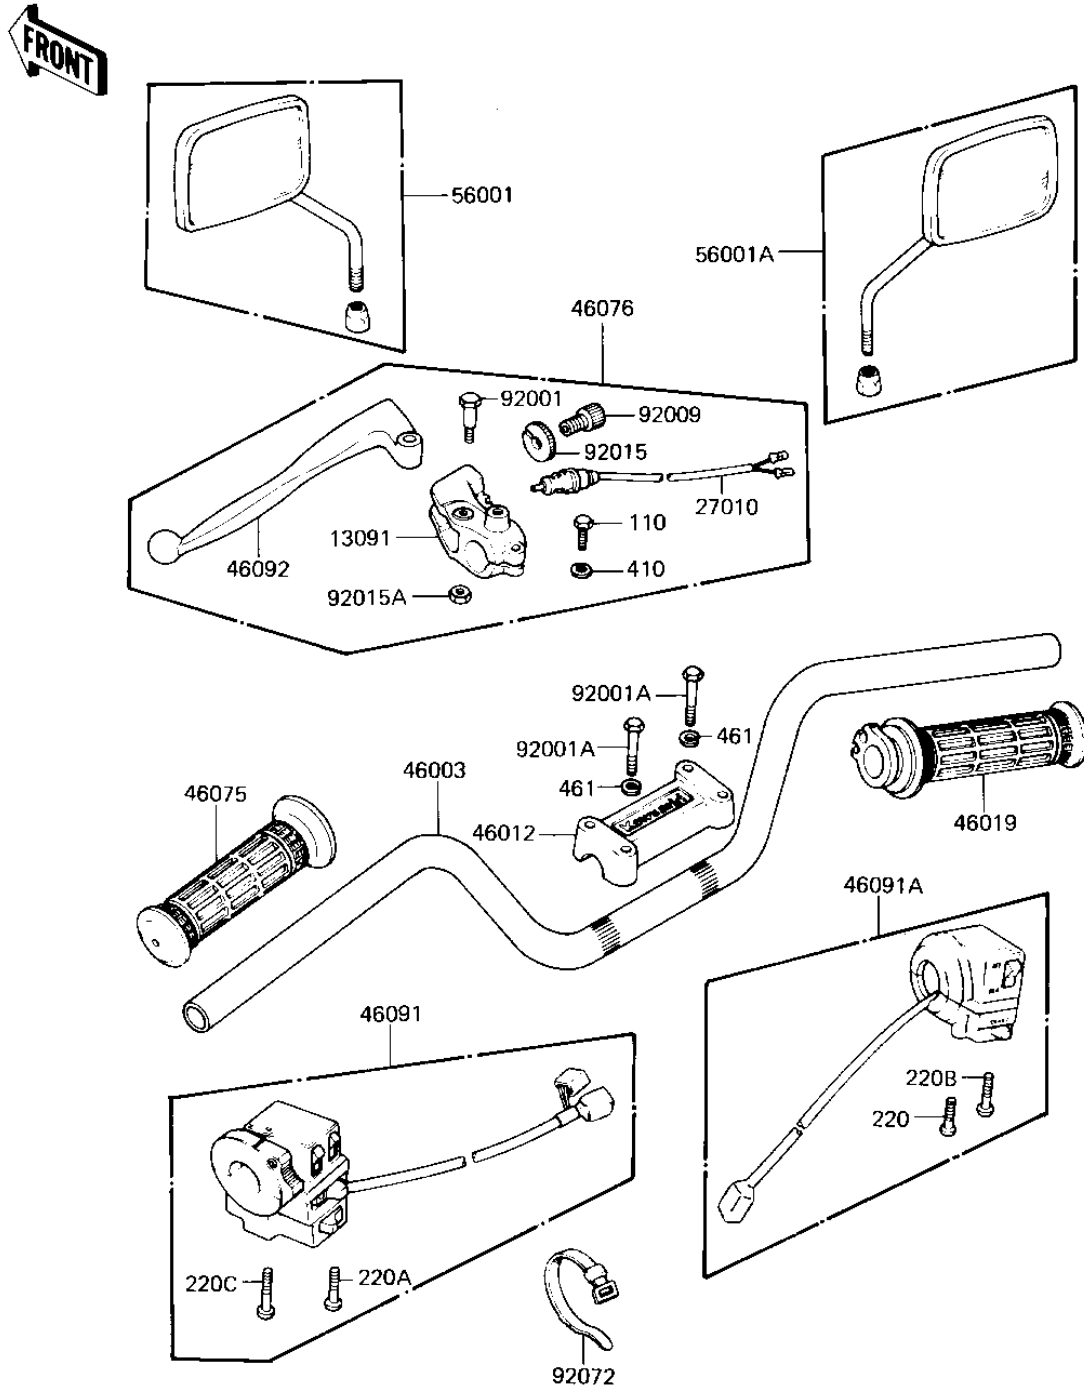

1982 KZ1300-A4 PARTS DIAGRAM

HANDLEBAR

F2310-0163

1982 KZ1300-A4 PARTS LIST

HANDLEBAR

ITEM NAME	PART NUMBER	QUANTITY
HOLDER,CLUTCH LEVER (Ref # 13091)	13091-1046	1
SWITCH,CLUTCH (Ref # 27010)	27043-002	1
HANDLEBAR (Ref # 46003)	46003-1030	1
HOLDER,HANDLEBAR (Ref # 46012)	46012-1007	1
GRIP-ASSY,THROTTLE (Ref # 46019)	46019-1013	1
GRIP,LH (Ref # 46075)	46075-1020	1
LEVER ASSY,CLUTCH (Ref # 46076)	46076-1006	1
HOUSING ASSY,L.H (Ref # 46091)	46091-1059	1
HOUSING ASSY,R.H (Ref # 46091A)	46091-1080	1
LEVER,CLUTCH (Ref # 46092)	46092-1005	1
MIRROR-ASSY,LH (Ref # 56001)	56001-1089	1
MIRROR-ASSY,RH (Ref # 56001A)	56001-1090	1
BOLT,CLUTCH LEVER FIT (Ref # 92001)	92001-1075	1
BOLT 8X38 (Ref # 92001A)	92001-1405	4
SCREW CABLE ADJUST (Ref # 92009)	46055-003	1
NUT-LOCK (Ref # 92015)	46056-005	1
NUT (Ref # 92015A)	92019-008	1
BAND,MIDDLE (Ref # 92072)	92072-031	4
BOLT, HEX HEAD 6X22 (Ref # 110)	110N0622	1
SCREW PAN HEAD 5X30 (Ref # 220)	220B0530	1
SCREW-PAN-CROS (Ref # 220A)	220B0535	1
SCREW-PAN-CROS (Ref # 220B)	220B0540	1
SCREW PAN HEAD 5X45 (Ref # 220C)	220B0545	1
WASHER PLAIN 6MM (Ref # 410)	410B0600	1
WASHER SPRING 8MM (Ref # 461)	461F0800	4