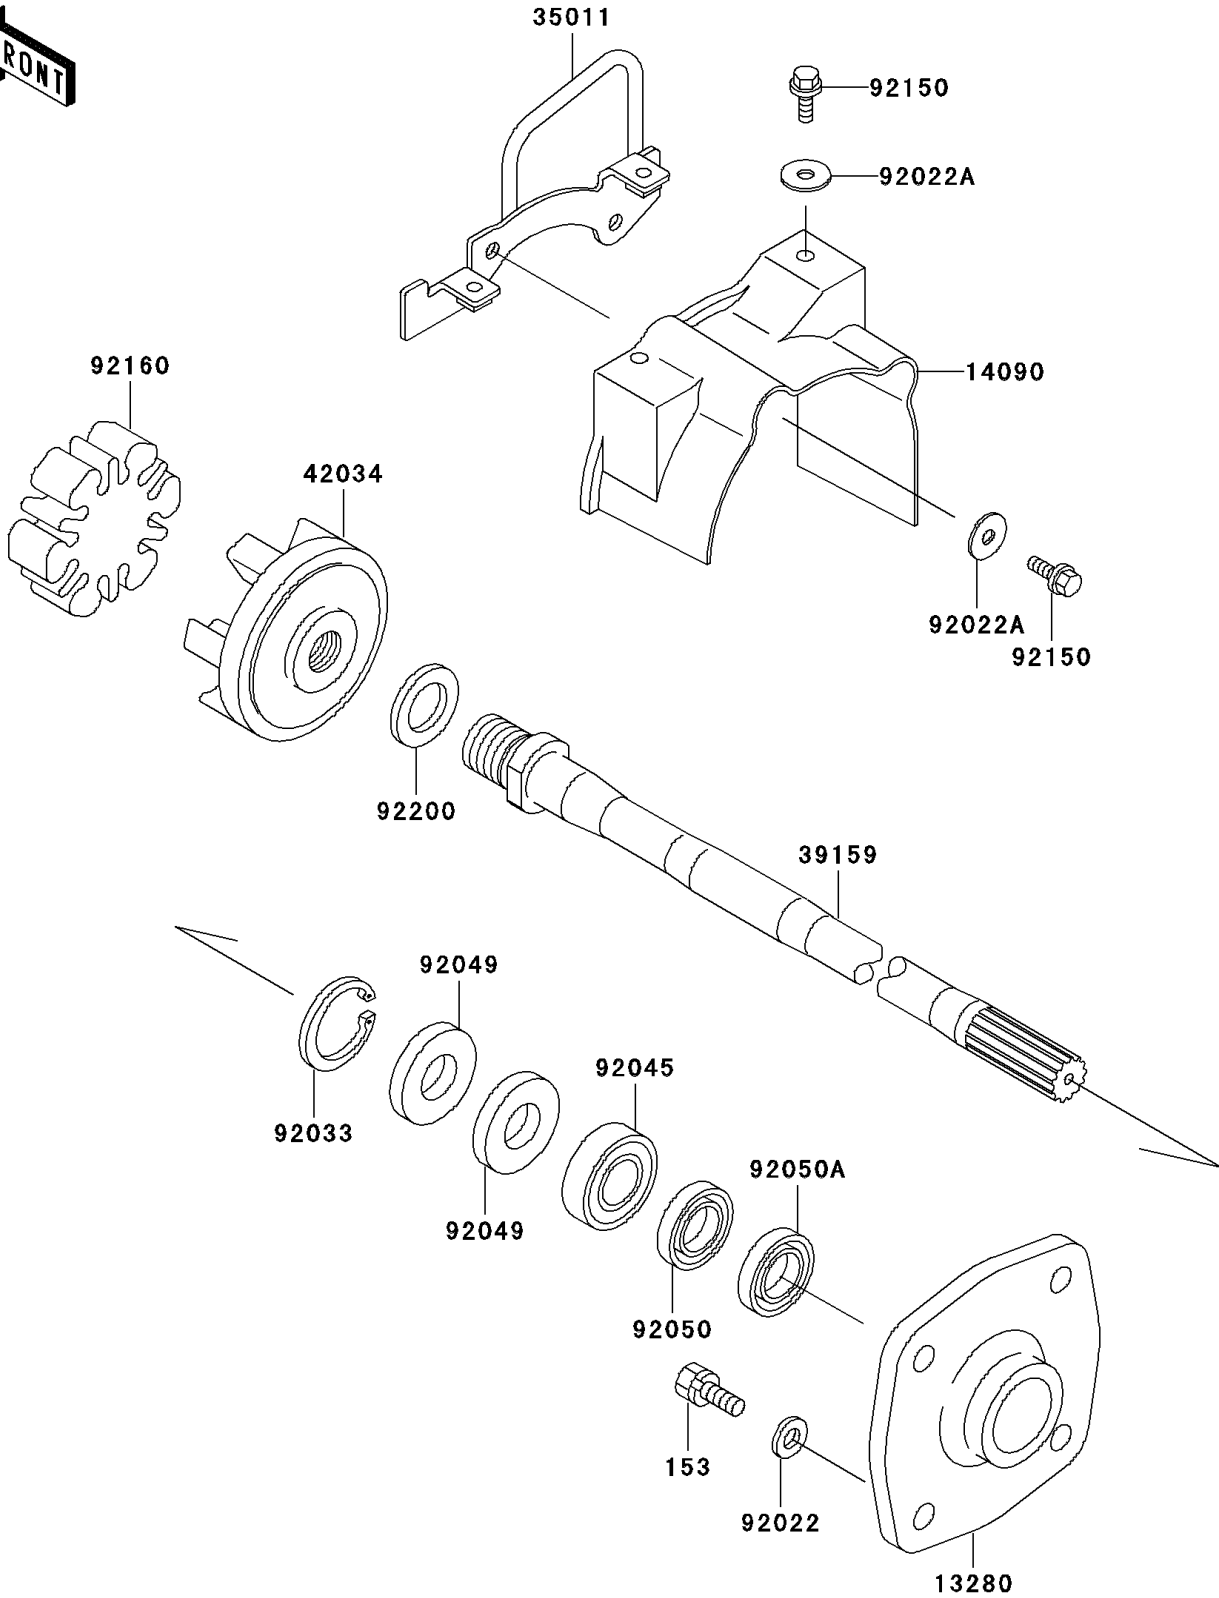

2004 Ultra 130 PARTS DIAGRAM

Drive Shaft

E3134

2004 Ultra 130 PARTS LIST

Drive Shaft

ITEM NAME	PART NUMBER	QUANTITY
BOLT-WS-SMALL (Ref # 153)	153R0830	4
HOLDER (Ref # 13280)	13280-3730	1
COVER,COUPLING (Ref # 14090)	14090-3789	1
STAY (Ref # 35011)	35011-3715	1
SHAFT-DRIVE (Ref # 39159)	39159-3736	1
COUPLING (Ref # 42034)	42034-3709	1
WASHER,8.2X18X1.5 (Ref # 92022)	92022-1964	4
WASHER,6.5X20X1.5 (Ref # 92022A)	92022-3710	4
RING-SNAP,42MM (Ref # 92033)	92033-3713	1
BEARING-BALL,60042RD (Ref # 92045)	92045-3705	1
SEAL-OIL,S620426 (Ref # 92049)	92049-3707	2
SEAL-OIL,SCY20368 (Ref # 92050)	92050-502	1
SEAL-OIL,SC20367 (Ref # 92050A)	92050-503	1
BOLT,6X18 (Ref # 92150)	92150-3729	4
DAMPER,COUPLING (Ref # 92160)	92160-3883	1
WASHER,24X32X2.0 (Ref # 92200)	92200-3739	1