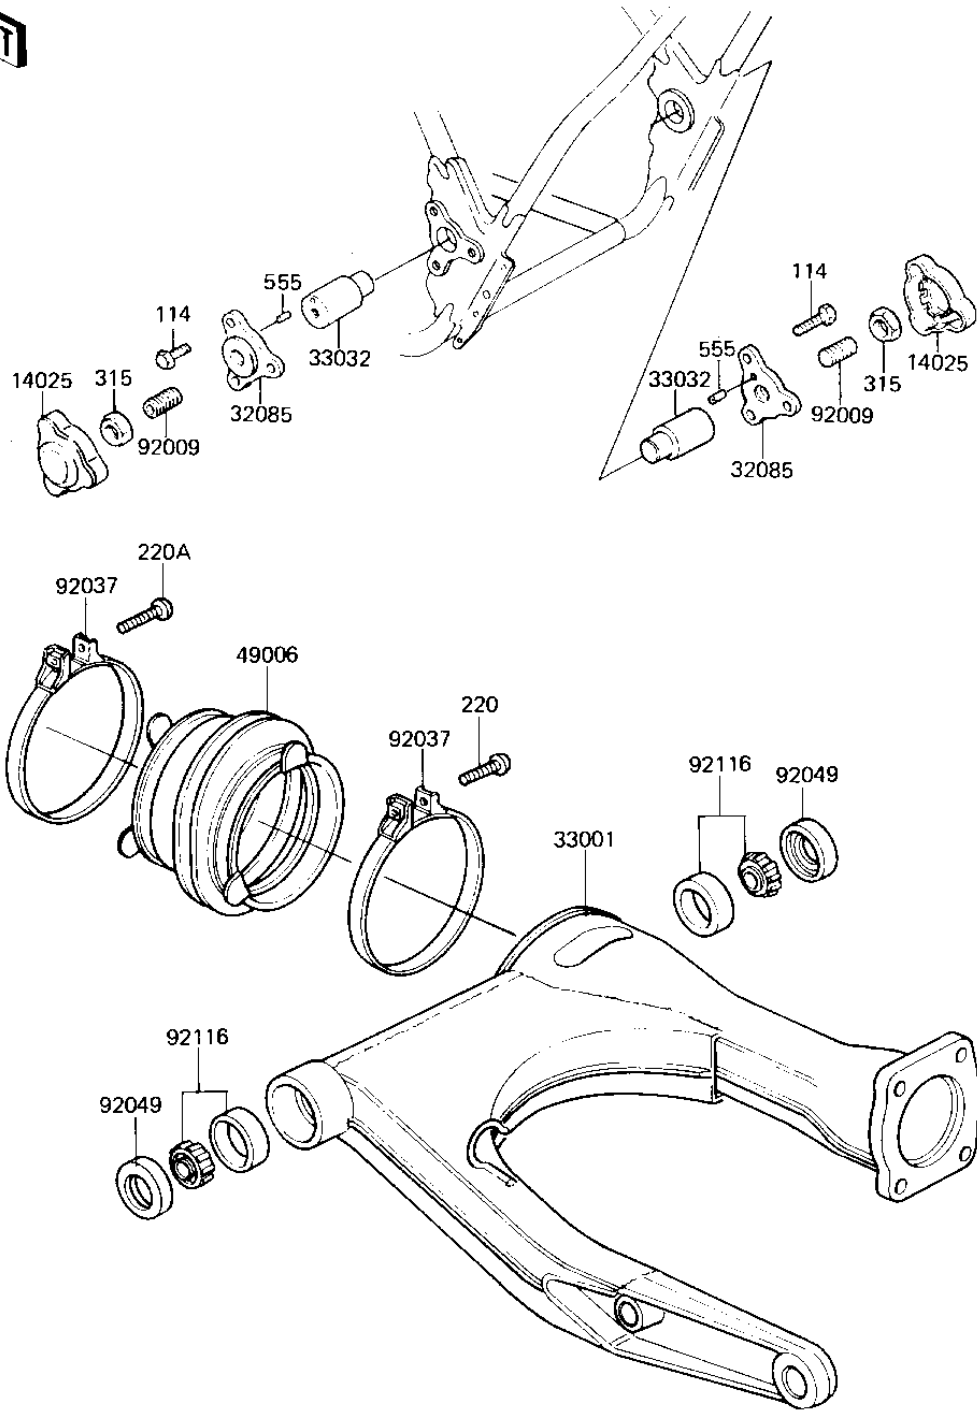

1982 KZ1300-A4 PARTS DIAGRAM

SWING ARM

F2140-0124

1982 KZ1300-A4 PARTS LIST

SWING ARM

ITEM NAME	PART NUMBER	QUANTITY
COVER,SWING ARM (Ref # 14025)	14025-1087	2
STOPPER,SWING ARM (Ref # 32085)	32085-1053	2
ARM,SWING (Ref # 33001)	33001-1026	1
SHAFT,SWING ARM (Ref # 33032)	33032-1016	2
BOOT,SWING ARM (Ref # 49006)	49006-1020	1
SCREW,14X22 (Ref # 92009)	92009-1087	2
CLAMP,SWING ARM BOOT (Ref # 92037)	92037-1097	2
OIL SEAL,26406 (Ref # 92049)	92049-1030	2
BRG,ROLLER,4T30203E1 (Ref # 92116)	92116-1001	2
SCREW-PAN-CROS (Ref # 220)	220B0420	1
SCREW-PAN-CROS (Ref # 220A)	220B0430	1
NUT 14MM (Ref # 315)	315B1400	2
PIN,SPRING,3X14 (Ref # 555)	555A0314	2