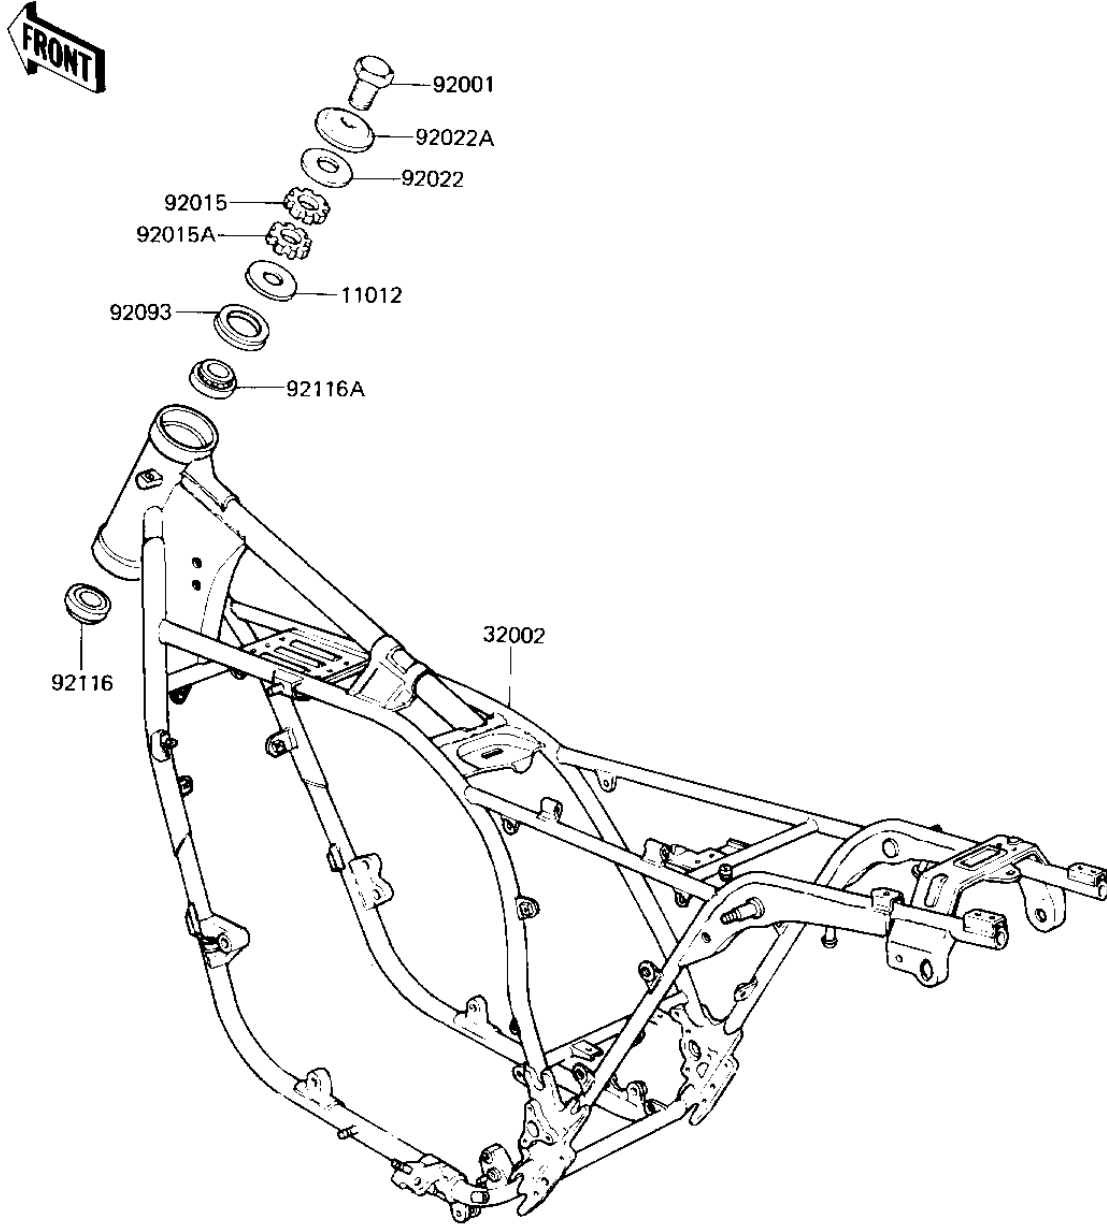

# 1982 KZ1300-A4 PARTS DIAGRAM

FRAME

F2120-0123

# 1982 KZ1300-A4 PARTS LIST

## FRAME

ITEM NAME	PART NUMBER	QUANTITY
CAP,STEERING (Ref # 11012)	11012-1206	1
FRAME-COMP (Ref # 32002)	32002-1371	1
BOLT,STEERG STEM HEAD (Ref # 92001)	92007-031	1
NUT,STEERING STEM HEA (Ref # 92015)	92015-1069	1
NUT,STEERING,28MM (Ref # 92015A)	92015-1163	1
WASHER,WAVE (Ref # 92022)	46100-003	1
WASHER,STEERG STM HD (Ref # 92022A)	92022-230	1
SEAL,STEERING (Ref # 92093)	92093-1070	1
BEARING,ROLLER,32006 (Ref # 92116)	92116-1008	1
BRG,ROLLER,HR320/28XJ (Ref # 92116A)	92116-1009	1