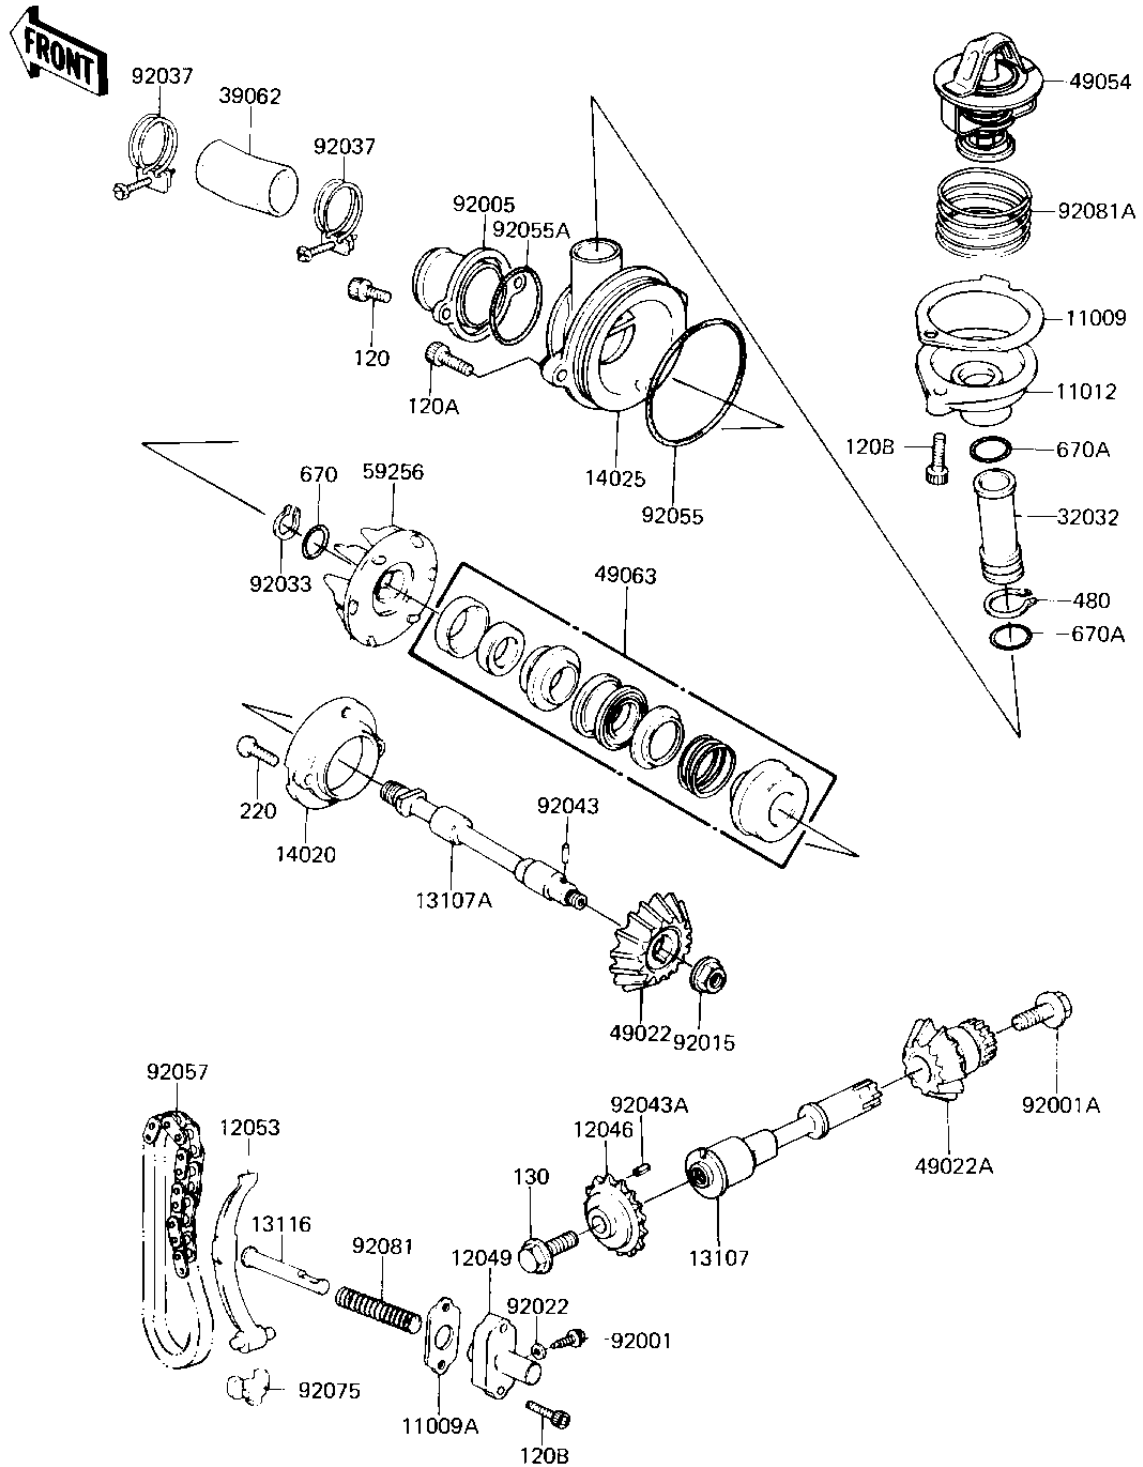

1982 KZ1300-A4 PARTS DIAGRAM

WATER PUMP

E3031-0001

1982 KZ1300-A4 PARTS LIST

WATER PUMP

ITEM NAME	PART NUMBER	QUANTITY
GASKET,THERMOSTAT CAP (Ref # 11009)	11009-1087	1
GASKET,TIMING TENSOR (Ref # 11009A)	11009-1099	1
CAP,THERMOSTAT (Ref # 11012)	11012-1054	1
SPROCKET,TIMING CHAIN (Ref # 12046)	12046-1015	1
TENSIONER,TIMING CHAIN (Ref # 12049)	12049-1007	1
GUIDE,CHAIN,TIMING (Ref # 12053)	12053-1027	1
SHAFT,WATER PUMP DRIVE (Ref # 13107)	13107-1009	1
SHAFT,WATER PUMP (Ref # 13107A)	13107-1011	1
ROD,PUSH,TENSIONER (Ref # 13116)	13116-1014	1
RETAINER,MECHANICAL SEAL (Ref # 14020)	14020-1004	1
COVER,WATER PUMP (Ref # 14025)	14025-1077	1
PIPE,WATER BYPASS (Ref # 32032)	32032-1184	1
HOSE-COOLING (Ref # 39062)	39062-1020	1
GEAR,BEVEL,WATER PUMP (Ref # 49022)	49022-1006	1
GEAR-BEVEL,WATER PUMP (Ref # 49022A)	49022-1015	1
THERMOSTAT (Ref # 49054)	49054-1001	1
SEAL,MECHANICAL (Ref # 49063)	49063-1001	1
IMPELLER,WATER PUMP (Ref # 59256)	59256-1001	1
BELT,TENSIONER ADJUST (Ref # 92001)	92001-1155	1
BOLT,FLANGED,8X17 (Ref # 92001A)	92001-1371	1
FITTING,SUCTION (Ref # 92005)	92005-1011	1
NUT,8M/M (Ref # 92015)	92015-1014	1
WASHER OIL PUMP BANJO (Ref # 92022)	92022-077	1
CIRCLIP,11M/M,IMPELLER (Ref # 92033)	92033-1024	1
CLAMP,HOSE (Ref # 92037)	92037-1177	2
PIN GEAR CHANGE DRUM (Ref # 92043)	92042-014	1
PIN-SPRING,4X8 (Ref # 92043A)	555A0408	1
"O" RING,67MM (Ref # 92055)	92055-1032	1
"O" RING,OR2037 (Ref # 92055A)	92055-1033	1

1982 KZ1300-A4 PARTS LIST

WATER PUMP

ITEM NAME	PART NUMBER	QUANTITY
CHAIN,TIMING,72L (Ref # 92057)	92057-1019	1
DAMPER,TIMING CHAIN (Ref # 92075)	92075-1187	1
SPRING,TENSIONER (Ref # 92081)	92081-1102	1
SPRING,THERMOSTAT (Ref # 92081A)	92081-1104	1
BOLT,SOCKET,6X16 (Ref # 120)	120P0616	2
BOLT,6X20 (Ref # 120A)	120P0620	2
BOLT,6X25 (Ref # 120B)	120P0625	4
BOLT,FLANGED,8X20 (Ref # 130)	130G0820	1
SCREW-PAN-CROS (Ref # 220)	220R0516	2
CIRCLIP, 20MM (Ref # 480)	480J2000	1
"O" RING,8MM (Ref # 670)	670B1508	1
"O" RING,16MM (Ref # 670A)	670B2016	2