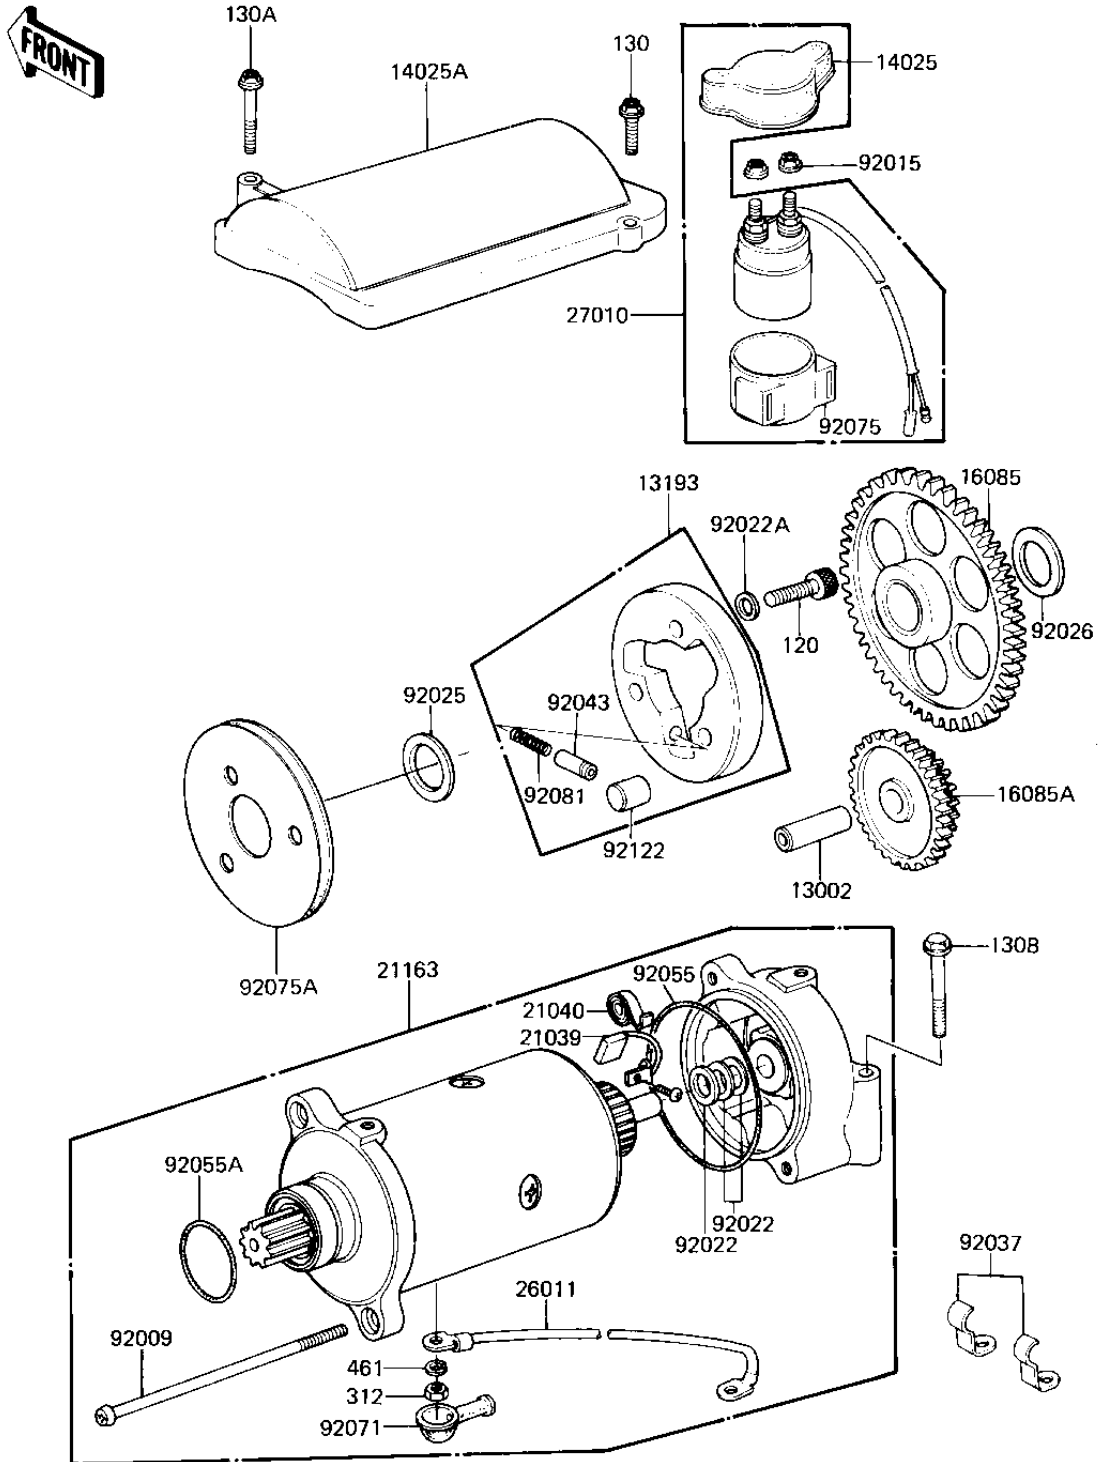

1982 KZ1300-A4 PARTS DIAGRAM

STARTER MOTOR/STARTER CLUTCH

E1840-0027

1982 KZ1300-A4 PARTS LIST

STARTER MOTOR/STARTER CLUTCH

ITEM NAME	PART NUMBER	QUANTITY
PIN-PISTON (Ref # 13002)	13002-019	1
CLUTCH-ASSY-ONEWAY (Ref # 13193)	13193-1012	1
COVER,MAGNETIC SWITCH (Ref # 14025)	14025-1165	1
COVER,STARTER MOTOR (Ref # 14025A)	14025-1752	1
GEAR,STARTER CLUTCH (Ref # 16085)	16085-1010	1
GEAR,STARTER REDUCTON (Ref # 16085A)	16085-1011	1
CARBON BRUSH (Ref # 21039)	21039-003	2
SPRING,CARBON BRUSH (Ref # 21040)	21040-003	2
STARTER-ELECTRIC (Ref # 21163)	21163-1030	1
WIRE,LEAD,STARTER MTR (Ref # 26011)	26011-1054	1
SWITCH,MAGNETIC (Ref # 27010)	27010-1025	1
SCREW,PAN HEAD,6X110 (Ref # 92009)	21015-005	2
NUT-6MM (Ref # 92015)	92015-1078	2
WASHER,THRUST,0.2T (Ref # 92022)	21025-011	AR
WASHER,PLAIN (Ref # 92022A)	92022-1108	3
SHIM,25.3X36X0.3 (Ref # 92025)	92025-1019	1
SPACER,25X34X2.3 (Ref # 92026)	92026-1059	1
CLAMP,LEAD WIRE (Ref # 92037)	92037-1345	2
PIN (Ref # 92043)	92043-087	3
"0" RING,STARTING MTR (Ref # 92055)	21027-003	2
"0" RING,STARTING MTR (Ref # 92055A)	21027-004	1
GROMMET,CORD (Ref # 92071)	21017-017	1
DAMPER MAG SWITCH SHK (Ref # 92075)	21064-002	1
DAMPER (Ref # 92075A)	92075-1390	1
SPRING (Ref # 92081)	92081-110	3
ROLLER (Ref # 92122)	92122-004	3
BOLT,SOCKET,8X25 (Ref # 120)	120P0825	3
BOLT,FLANGED,6X25 (Ref # 130)	130B0625	1
BOLT,FLANGED,6X40 (Ref # 130A)	130B0640	1

1982 KZ1300-A4 PARTS LIST

STARTER MOTOR/STARTER CLUTCH

ITEM NAME	PART NUMBER	QUANTITY
BOLT,FLANGED,6X55 (Ref # 130B)	130G0655	2