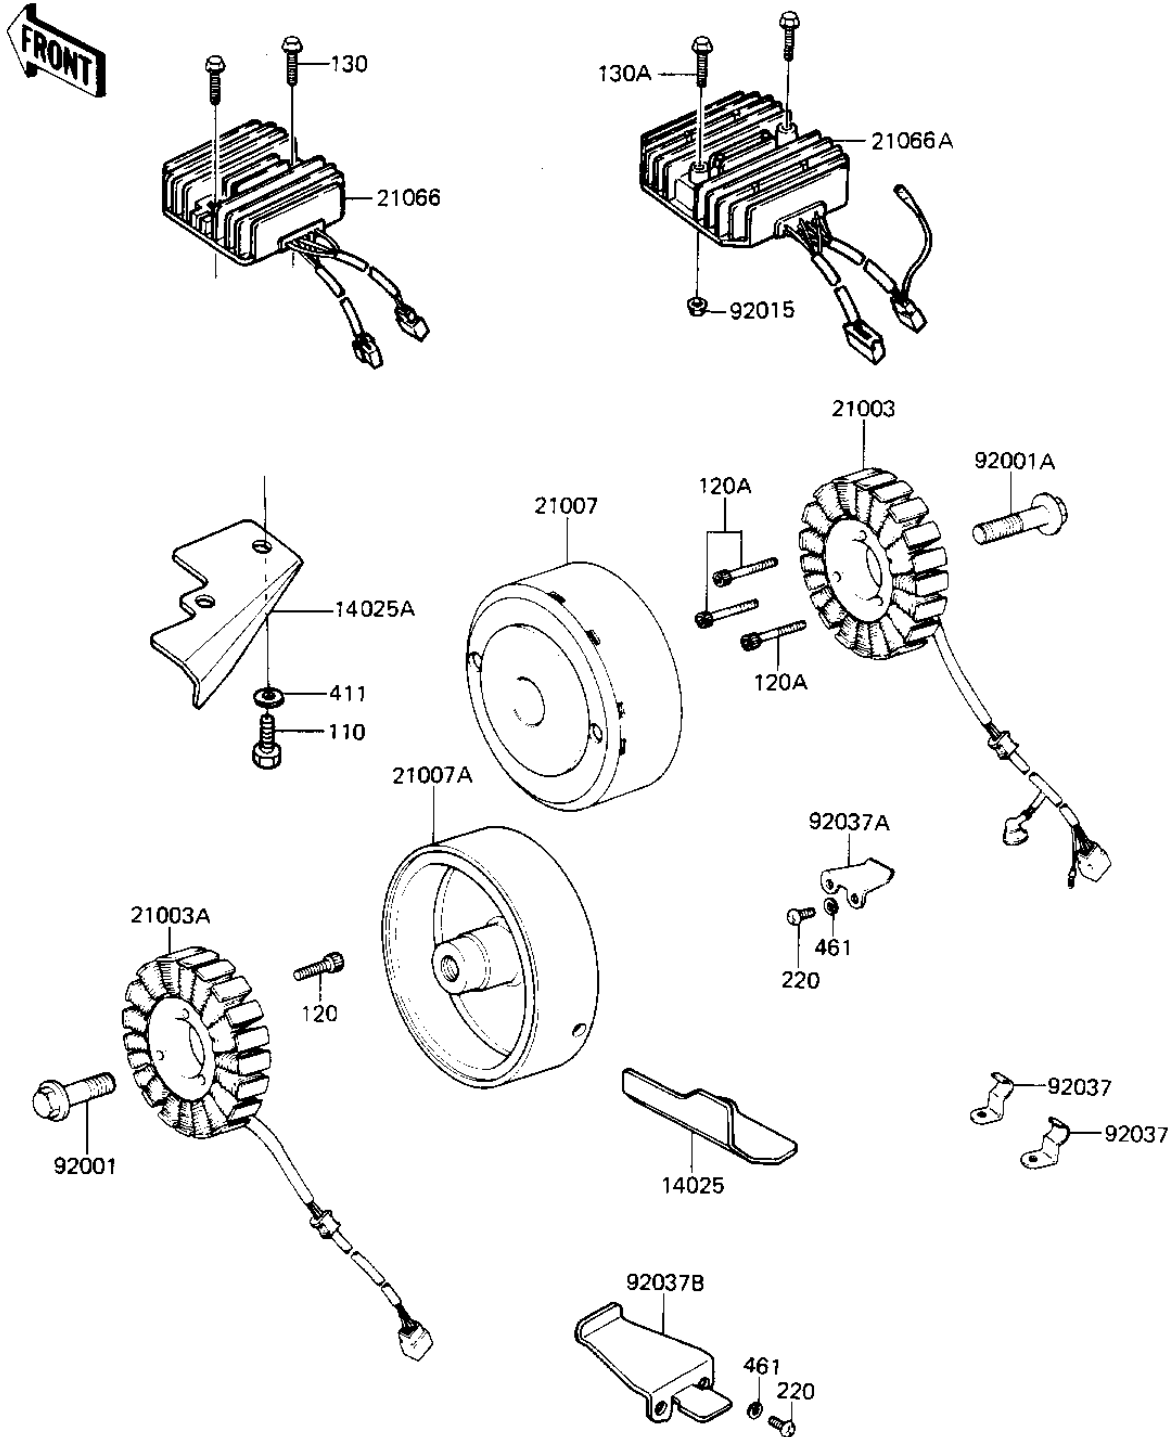

# 1982 KZ1300-A4 PARTS DIAGRAM

GENERATOR/REGULATOR

E1810-0052

# 1982 KZ1300-A4 PARTS LIST

## GENERATOR/REGULATOR

ITEM NAME	PART NUMBER	QUANTITY
COVER,LEAD WIRE (Ref # 14025)	14025-1273	1
COVER,GENERATOR LEAD (Ref # 14025A)	14025-1391	1
STATOR (Ref # 21003)	21003-1059	1
STATOR (Ref # 21003A)	21003-1064	1
ROTOR (Ref # 21007)	21007-1048	1
ROTOR (Ref # 21007A)	21007-1051	1
REGULATOR-VOLTAGE (Ref # 21066)	21066-1024	1
REGULATOR-VOLTAGE (Ref # 21066A)	21066-1026	1
BOLT (Ref # 92001)	92001-1012	1
BOLT,12X40 (Ref # 92001A)	92001-1146	1
NUT-6MM (Ref # 92015)	92015-1078	1
CLAMP,LEAD WIRE (Ref # 92037)	92037-1345	2
CLAMP,GENERATOR LEAD (Ref # 92037A)	92037-1287	1
CLAMP,LEAD WIRE (Ref # 92037B)	92037-1343	1
BOLT,6X10 (Ref # 110)	112G0610	2
BOLT-SOCKET,5X30 (Ref # 120)	120P0530	3
BOLT,SOCKET,6X35 (Ref # 120A)	120P0635	3
BOLT,FLANGED,6X25 (Ref # 130)	130B0625	2
BOLT-FLANGED,6X35 (Ref # 130A)	130B0635	2
SCREW PAN HEAD 5X10 (Ref # 220)	220B0510	4
WASHER PLAIN 6MM (Ref # 411)	411B0600	2
WASHER SPRING 5MM (Ref # 461)	461F0500	4