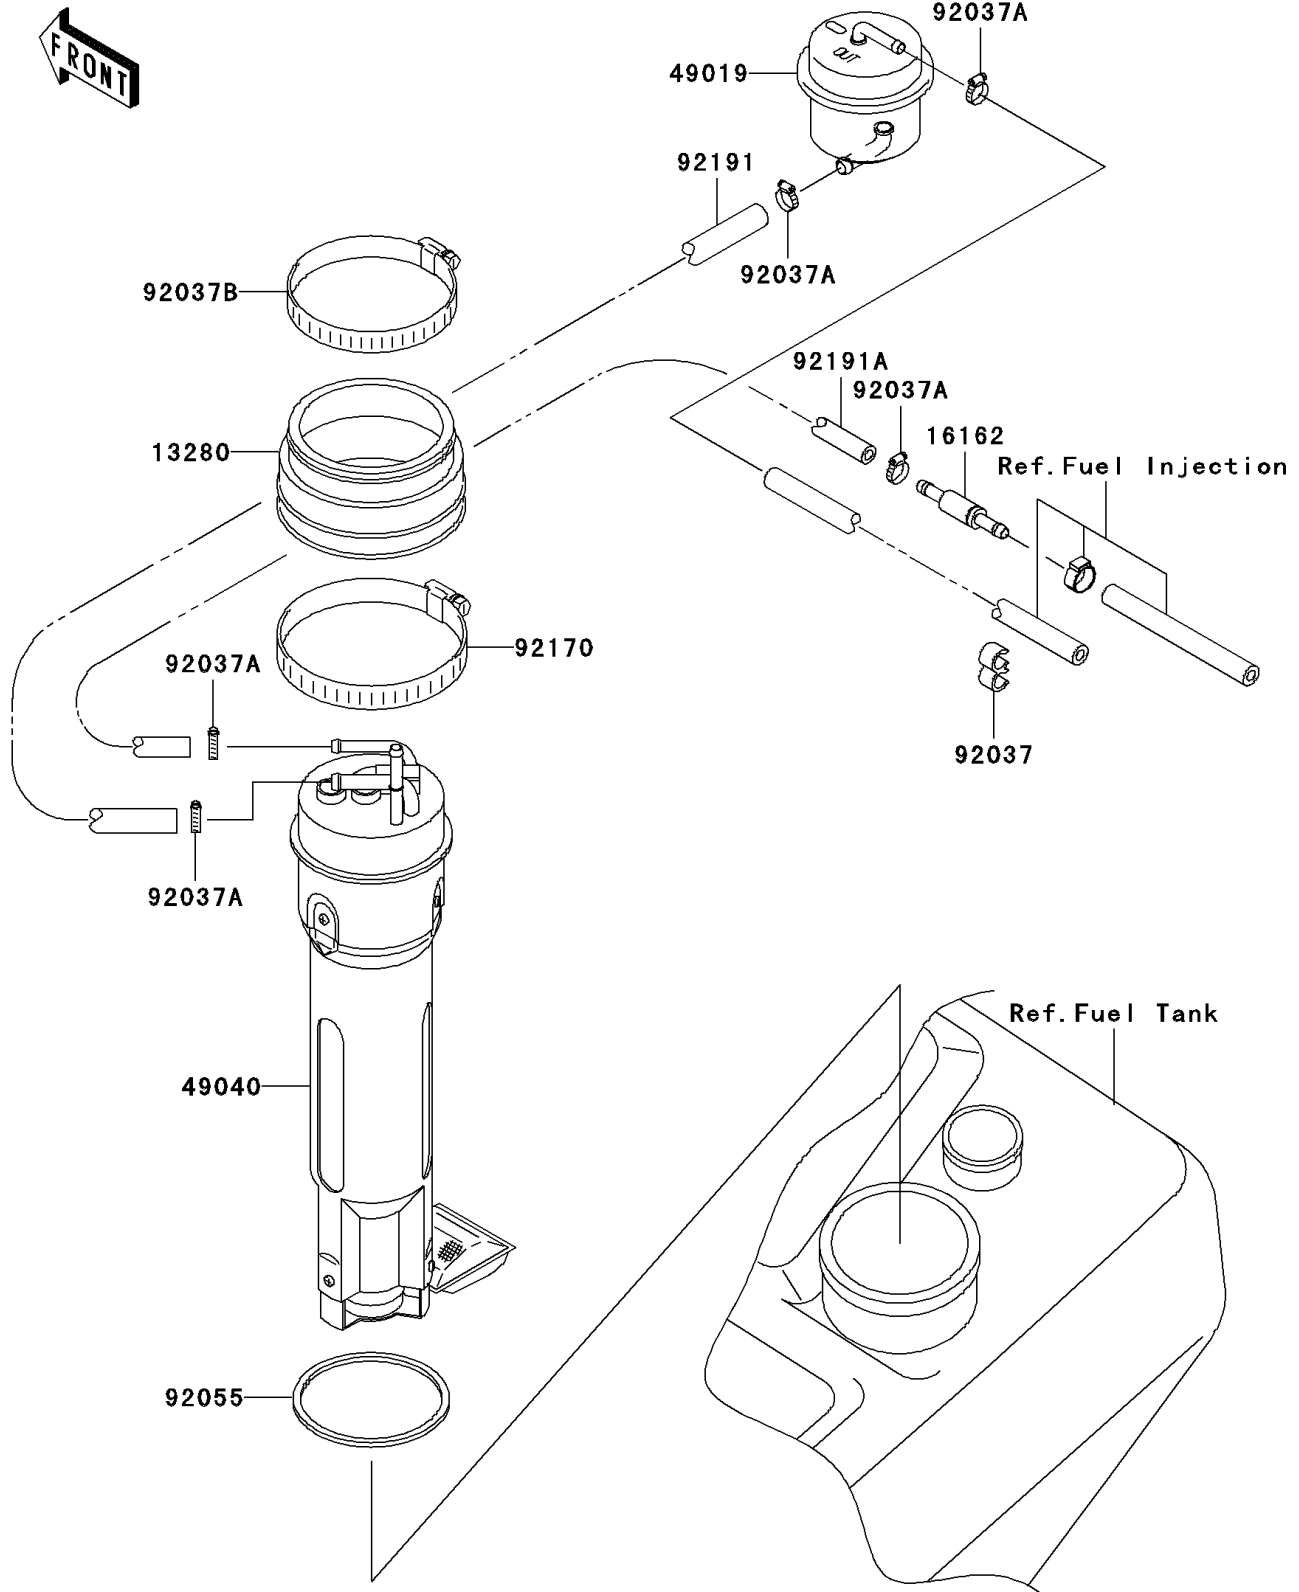

2004 Ultra 130 PARTS DIAGRAM

Fuel Pump

E1520

2004 Ultra 130 PARTS LIST

Fuel Pump

ITEM NAME	PART NUMBER	QUANTITY
HOLDER (Ref # 13280)	13280-3735	1
REGULATOR-FUEL (Ref # 16162)	16162-3701	1
FILTER-FUEL (Ref # 49019)	49019-3716	1
PUMP-FUEL (Ref # 49040)	49040-3709	1
CLAMP,HOSE (Ref # 92037)	92037-1603	1
CLAMP (Ref # 92037A)	92037-3726	5
CLAMP (Ref # 92037B)	92037-541	1
RING-O,FUEL PUMP (Ref # 92055)	92055-3756	1
CLAMP (Ref # 92170)	92170-3760	1
TUBE,7.5X13.5X460 (Ref # 92191)	92191-3869	1
TUBE,5.8X10.8X410,RETURN (Ref # 92191A)	92191-3872	1