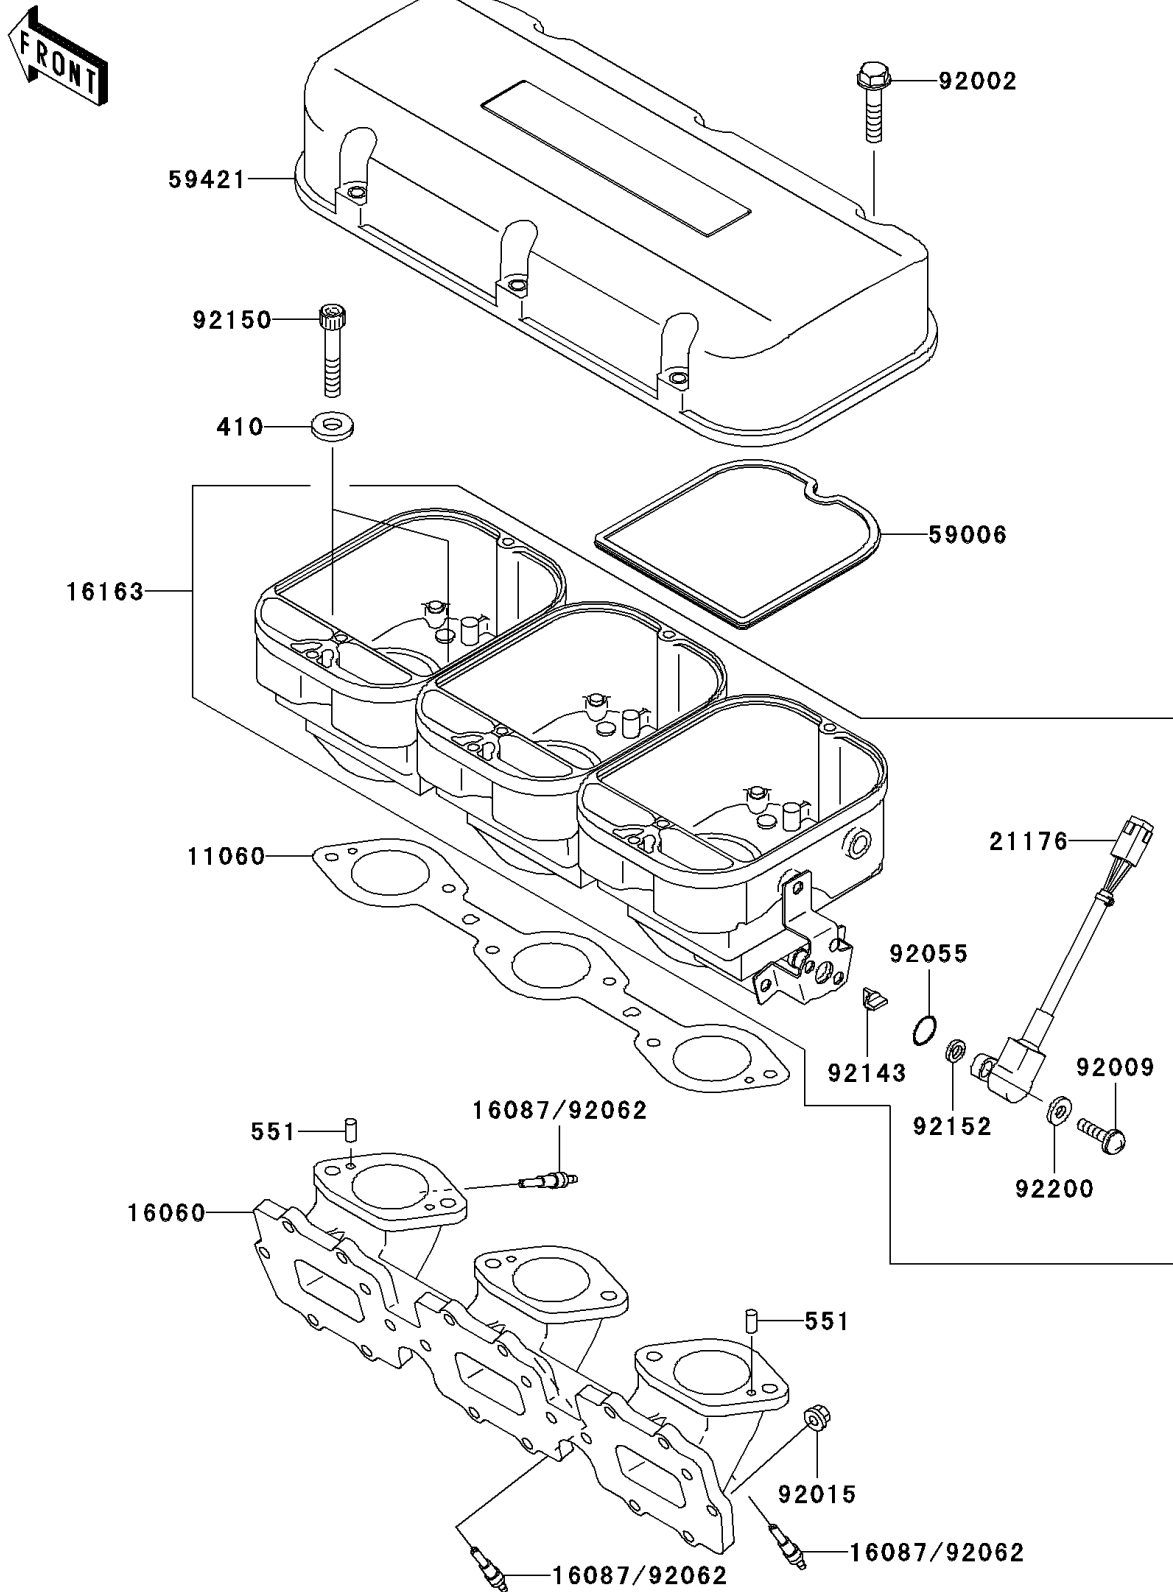

2003 Ultra 130 PARTS DIAGRAM

Throttle

E1510

2003 Ultra 130 PARTS LIST

Throttle

ITEM NAME	PART NUMBER	QUANTITY
WASHER-PLAIN-SMALL,6MM (Ref # 410)	410S0600	6
PIN-DOWEL (Ref # 551)	551R0408	2
GASKET,CARBURETOR (Ref # 11060)	11060-3753	1
PIPE-INTAKE (Ref # 16060)	16060-3719	1
VALVE-CHECK (Ref # 16087)	16087-3713	3
THROTTLE-ASSY (Ref # 16163)	16163-3705	1
SENSOR (Ref # 21176)	21176-3743	1
ARRESTER-FLAME (Ref # 59006)	59006-3716	3
COVER-INTAKE (Ref # 59421)	59421-3729	1
BOLT,6X30 (Ref # 92002)	92002-3726	6
SCREW,SENSOR (Ref # 92009)	92009-3863	2
NUT,6MM (Ref # 92015)	92015-3767	18
RING-O,SENSOR (Ref # 92055)	92055-1574	1
COLLAR (Ref # 92143)	92143-1907	1
BOLT,SOCKET,6X35 (Ref # 92150)	92150-1887	6
COLLAR,SENSOR (Ref # 92152)	92152-3721	2
WASHER (Ref # 92200)	92200-3782	2