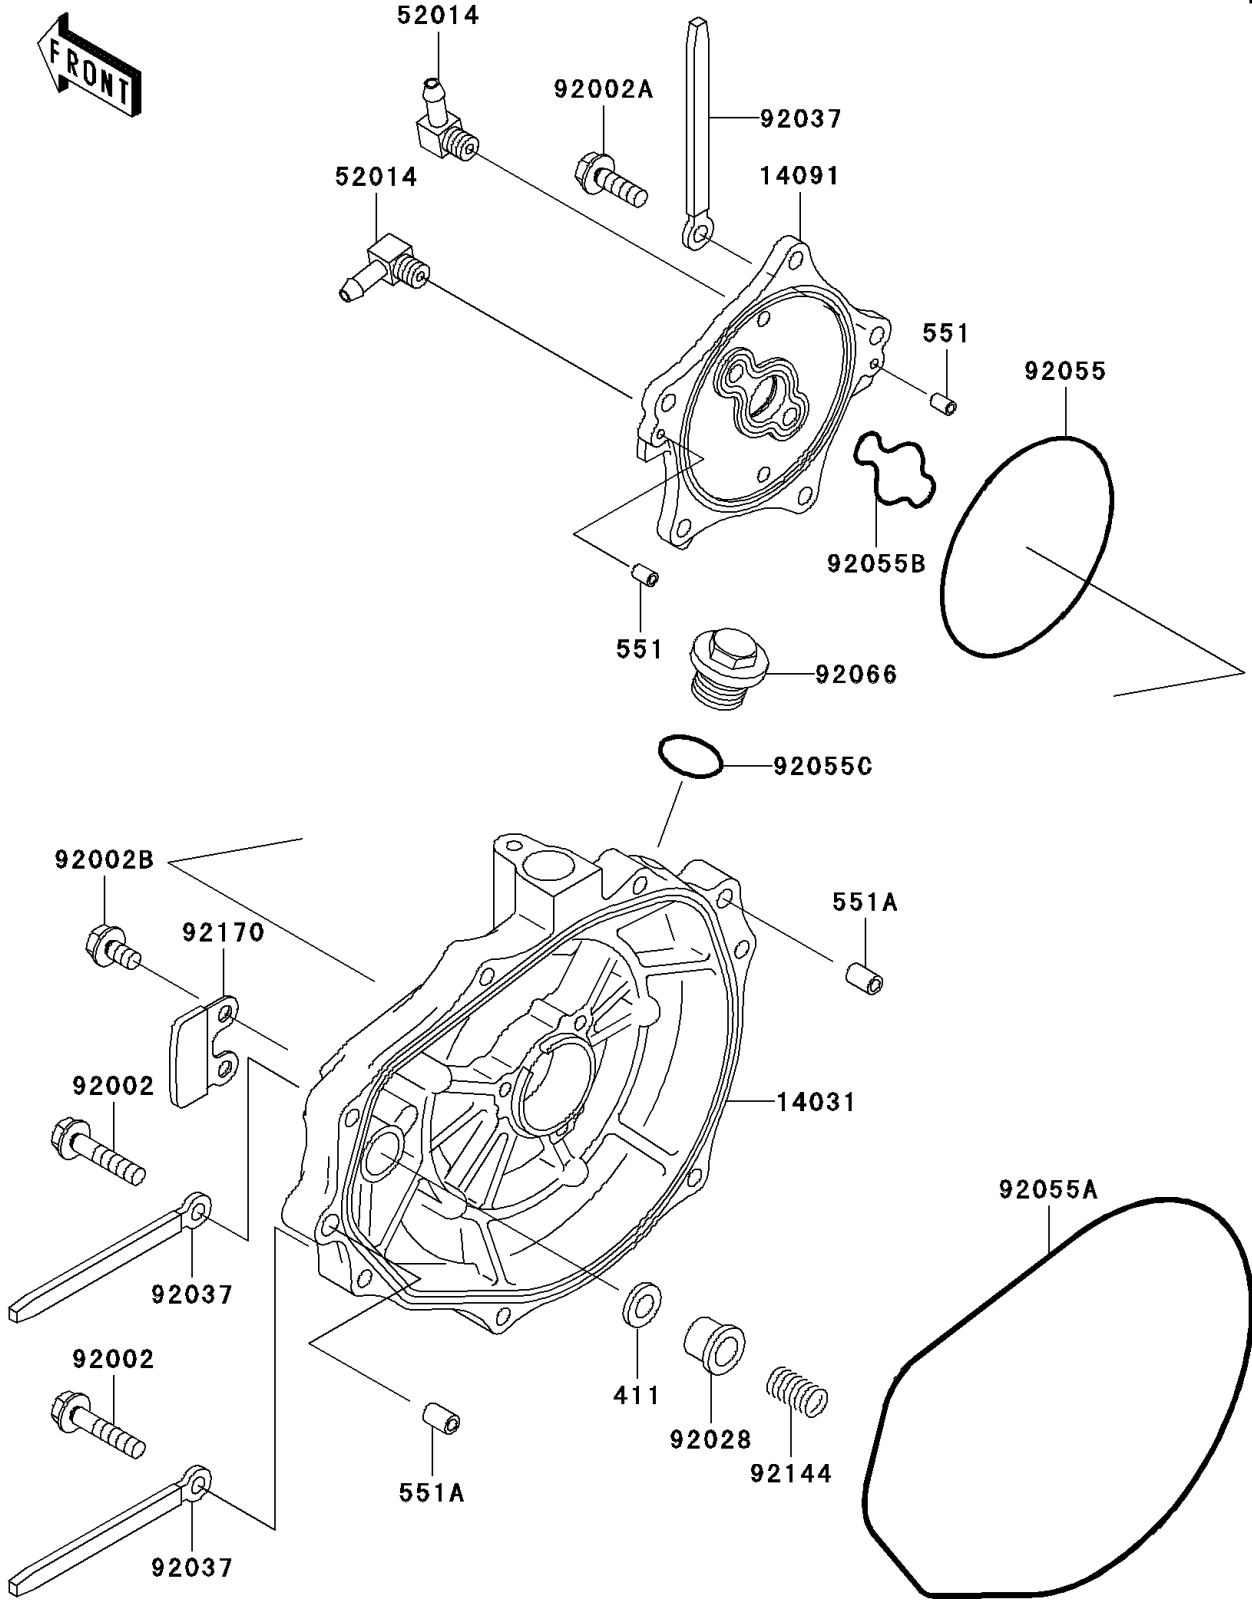

# 2004 Ultra 130 PARTS DIAGRAM

Engine Cover(s)

E1431

## 2004 Ultra 130 PARTS LIST

### Engine Cover(s)

ITEM NAME	PART NUMBER	QUANTITY
WASHER-PLAIN,5MM (Ref # 411)	411S0500	1
PIN-DOWEL (Ref # 551)	551R0408	2
PIN-DOWEL (Ref # 551A)	551R0812	2
COVER-GENERATOR (Ref # 14031)	14031-3727	1
COVER (Ref # 14091)	14091-3711	1
ELBOW (Ref # 52014)	52014-3721	2
BOLT,6X30 (Ref # 92002)	92002-3726	7
BOLT,6X20 (Ref # 92002A)	92002-3755	5
BOLT,6X12 (Ref # 92002B)	92002-3763	2
BUSHING (Ref # 92028)	92028-3718	1
CLAMP,L=100 (Ref # 92037)	92037-3736	3
RING-O,BREATHER BODY (Ref # 92055)	92055-1284	1
RING-O,GENERATOR COVER (Ref # 92055A)	92055-3712	1
RING-O (Ref # 92055B)	92055-3739	1
RING-O (Ref # 92055C)	92055-515	1
PLUG (Ref # 92066)	92066-3739	1
SPRING (Ref # 92144)	92144-3728	1
CLAMP (Ref # 92170)	92170-3746	1