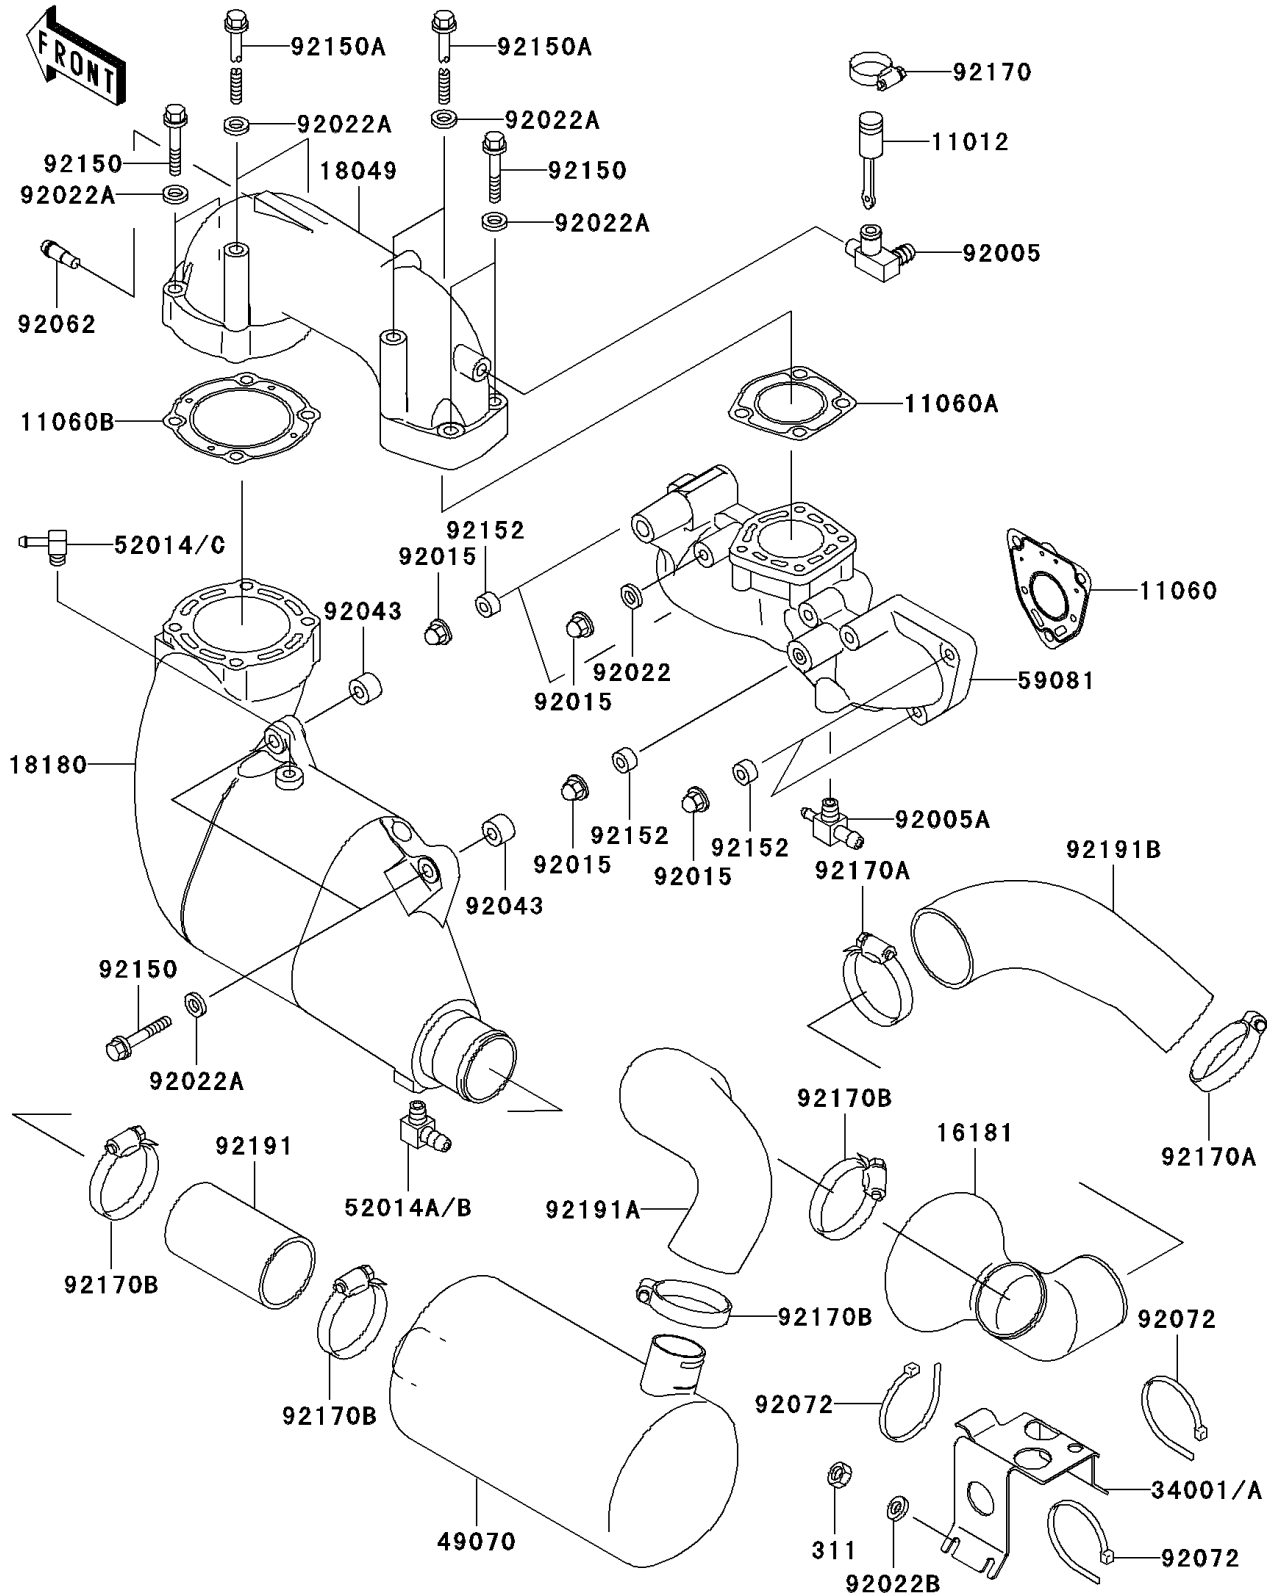

2004 Ultra 130 PARTS DIAGRAM

Muffler(s)

E1140

2004 Ultra 130 PARTS LIST

Muffler(s)

ITEM NAME	PART NUMBER	QUANTITY
NUT-HEX,6MM (Ref # 311)	311R0600	4
CAP (Ref # 11012)	11012-3757	1
GASKET (Ref # 11060)	11060-3767	3
GASKET,MANIFOLD (Ref # 11060A)	11060-3768	1
GASKET,MUFFLER (Ref # 11060B)	11060-3769	1
TANK-RESONATOR (Ref # 16181)	16181-3702	1
PIPE-EXHAUST (Ref # 18049)	18049-3776	1
BODY-MUFFLER (Ref # 18180)	18180-3730	1
STAND,RESONATOR (Ref # 34001A)	34001-3714	1
MUFFLER-COMP (Ref # 49070)	49070-3742	1
ELBOW (Ref # 52014A)	52014-3711	1
ELBOW (Ref # 52014C)	52014-3721	1
MANIFOLD-EXHAUST (Ref # 59081)	59081-3730	1
FITTING (Ref # 92005)	92005-3715	1
FITTING (Ref # 92005A)	92005-3720	1
NUT,CAP,8MM (Ref # 92015)	92015-1371	9
WASHER,8.2X18X1.5 (Ref # 92022)	92022-1964	4
WASHER,10.2X20X1.5 (Ref # 92022A)	92022-3742	10
WASHER (Ref # 92022B)	92022-567	4
PIN,11X14X12.3 (Ref # 92043)	92043-1266	2
NOZZLE (Ref # 92062)	92062-3705	1
BAND,L=368.3 (Ref # 92072)	92072-3808	3
BOLT,10X50 (Ref # 92150)	92150-3819	6
BOLT,10X125 (Ref # 92150A)	92150-3825	4
COLLAR (Ref # 92152)	92152-3726	5
CLAMP (Ref # 92170)	92170-3729	1
CLAMP (Ref # 92170A)	92170-3760	2
CLAMP (Ref # 92170B)	92170-3764	4
TUBE (Ref # 92191)	92191-3922	1

2004 Ultra 130 PARTS LIST

Muffler(s)

ITEM NAME	PART NUMBER	QUANTITY
TUBE,MUFFLER-RESONATOR (Ref # 92191A)	92191-3941	1
TUBE,RESONATOR-TAILPIPE (Ref # 92191B)	92191-3942	1