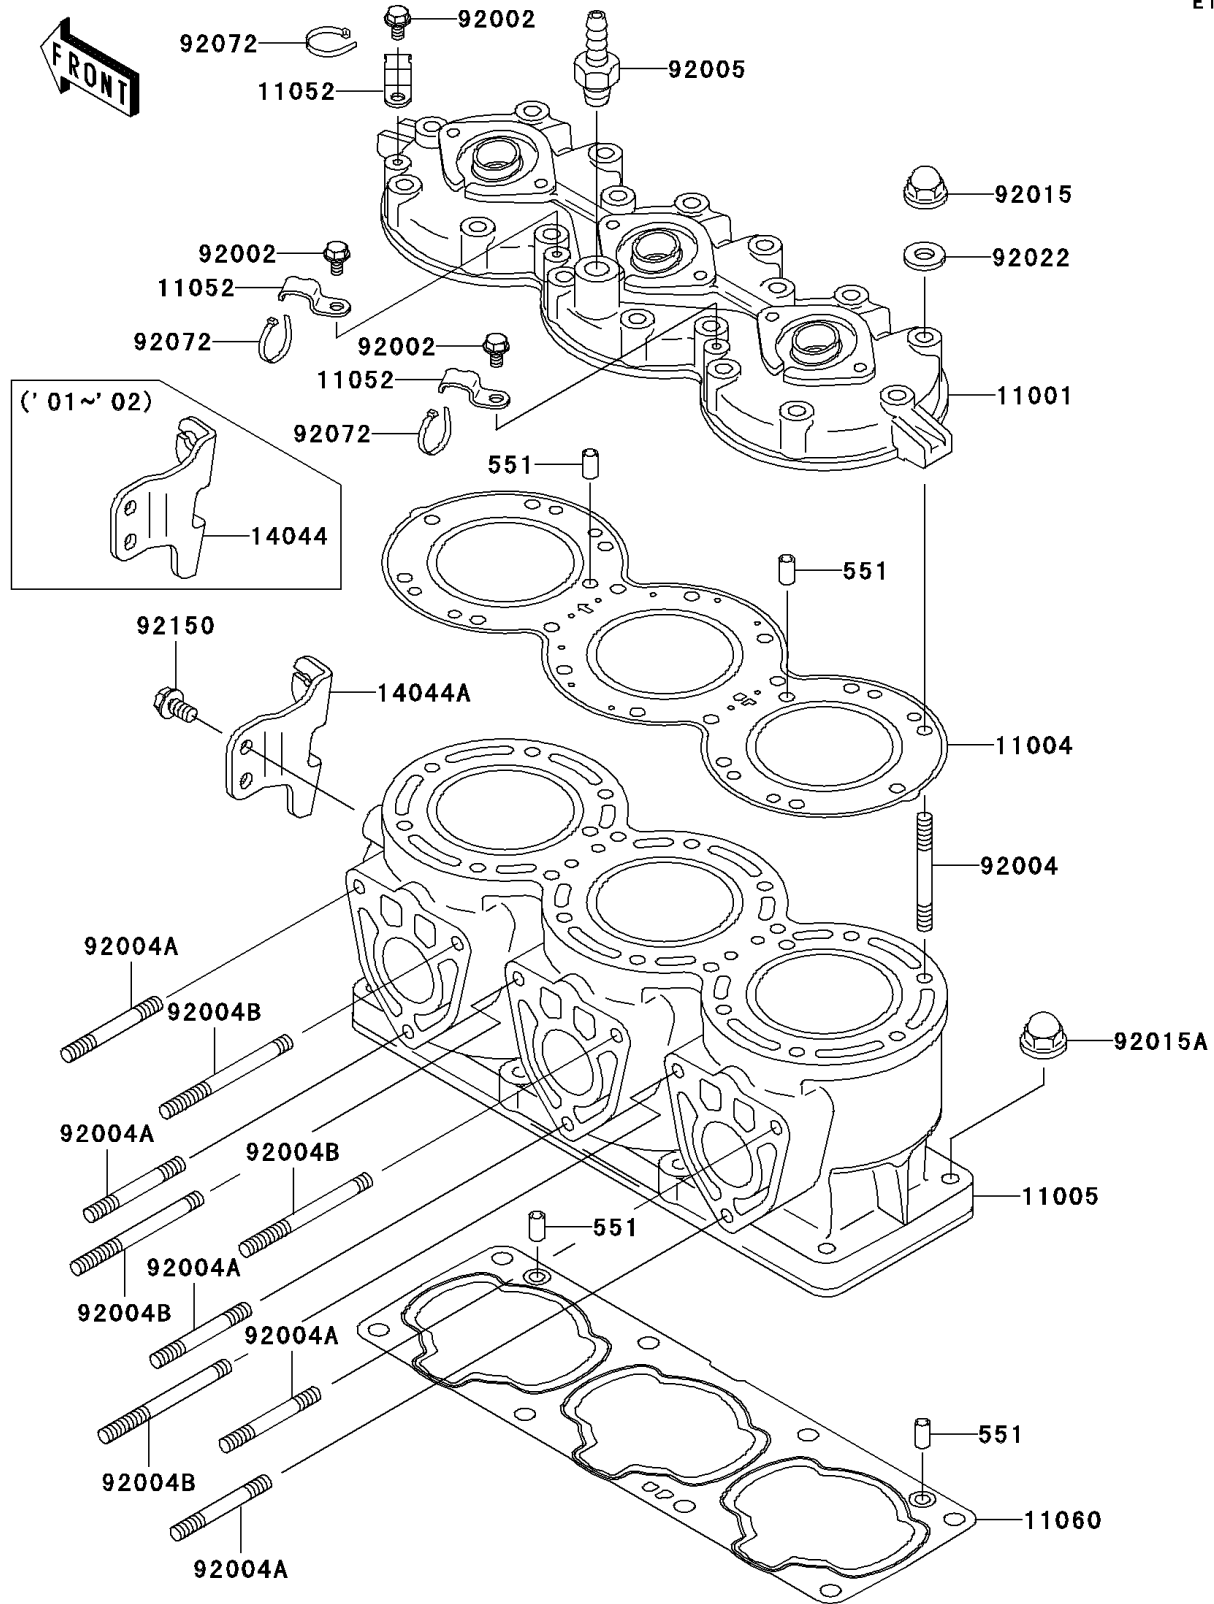

# 2004 Ultra 130 PARTS DIAGRAM

Cylinder Head/Cylinder

E1110

## 2004 Ultra 130 PARTS LIST

### Cylinder Head/Cylinder

ITEM NAME	PART NUMBER	QUANTITY
PIN-DOWEL (Ref # 551)	551R0812	4
HEAD-CYLINDER (Ref # 11001)	11001-3740	1
GASKET-HEAD (Ref # 11004)	11004-3715	1
CYLINDER-ENGINE (Ref # 11005)	11005-3752	1
BRACKET (Ref # 11052)	11052-3758	3
GASKET,CYLINDER BASE (Ref # 11060)	11060-3817	1
HOLDER-CABLE,CYLINDER (Ref # 14044A)	14044-3743	1
BOLT,6X12 (Ref # 92002)	92002-3763	3
STUD,8X56 (Ref # 92004)	92004-3733	18
STUD,8X40,L=56 (Ref # 92004A)	92004-3736	5
STUD,8X75 (Ref # 92004B)	92004-3744	4
FITTING (Ref # 92005)	92005-3714	1
NUT,CAP,8MM (Ref # 92015)	92015-1371	18
NUT,10MM (Ref # 92015A)	92015-1649	8
WASHER,8.2X18X1.5 (Ref # 92022)	92022-1964	18
BAND,L=201 (Ref # 92072)	92072-3778	3
BOLT,8X16 (Ref # 92150)	92150-3722	2