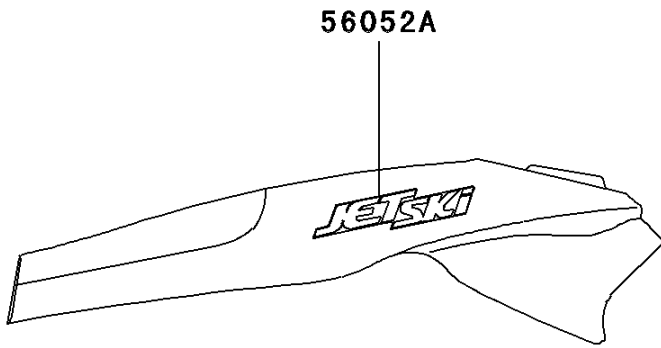

2003 1100 ZXi PARTS DIAGRAM

Decals(JH1100-A8)

F3880B

2003 1100 ZXi PARTS LIST

Decals(JH1100-A8)

ITEM NAME	PART NUMBER	QUANTITY
MARK,1100 TRIPLE (Ref # 56051)	56051-3747	1
MARK,INTAKE COVER (Ref # 56051A)	56051-3809	1
MARK,DECK,KATS (Ref # 56052)	56052-3773	2
MARK,HANDLE COVER,JET SKI (Ref # 56052A)	56052-3790	2
MARK,DECK,KAWASAKI (Ref # 56052B)	56052-3791	2
MARK,DECK,ZXI 1100 (Ref # 56052C)	56052-3801	2
PATTERN,DECK,LH (Ref # 56066)	56066-3730	1
PATTERN,DECK,RH (Ref # 56066A)	56066-3731	1