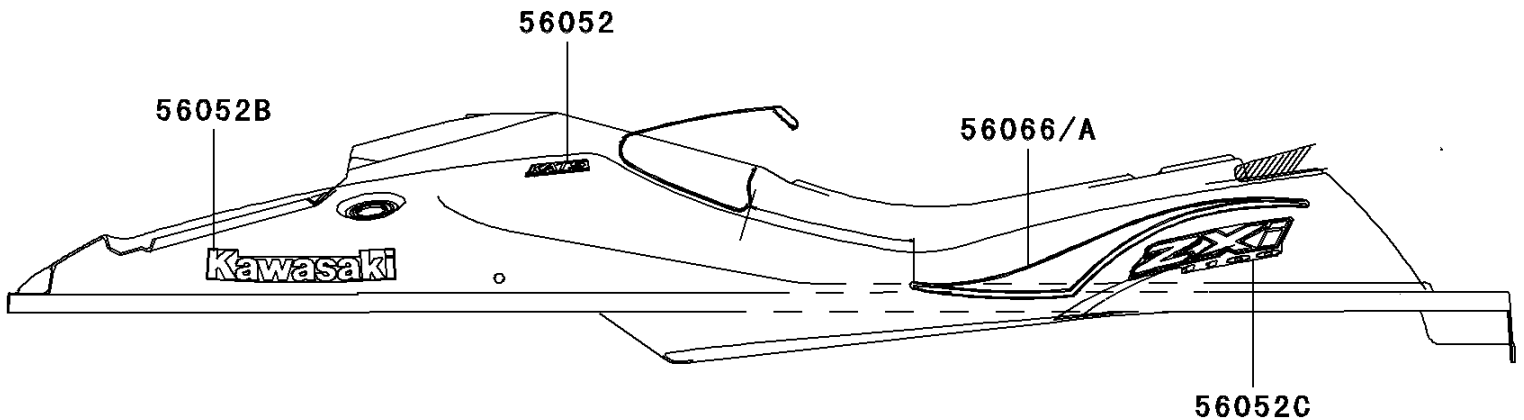

2003 1100 ZXi PARTS DIAGRAM

Decals(JH1100-A8)

F3880B

2003 1100 ZXi PARTS LIST

Decals(JH1100-A8)

ITEM NAME	PART NUMBER	QUANTITY
MARK,1100 TRIPLE (Ref # 56051)	56051-3747	1
MARK,INTAKE COVER (Ref # 56051A)	56051-3809	1
MARK,DECK,KATS (Ref # 56052)	56052-3773	2
MARK,HANDLE COVER,JET SKI (Ref # 56052A)	56052-3790	2
MARK,DECK,KAWASAKI (Ref # 56052B)	56052-3791	2
MARK,DECK,ZXI 1100 (Ref # 56052C)	56052-3801	2
PATTERN,DECK,LH (Ref # 56066)	56066-3730	1
PATTERN,DECK,RH (Ref # 56066A)	56066-3731	1