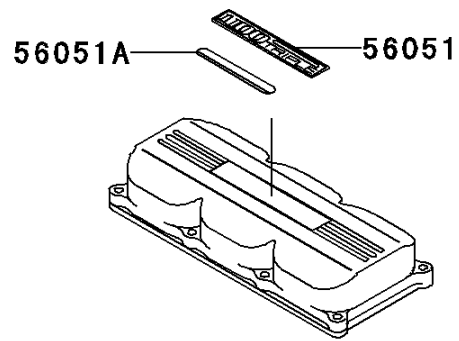

2003 1100 ZXi PARTS DIAGRAM

Decals(JH1100-A8)

F3880B

2003 1100 ZXi PARTS LIST

Decals(JH1100-A8)

ITEM NAME	PART NUMBER	QUANTITY
MARK,1100 TRIPLE (Ref # 56051)	56051-3747	1
MARK,INTAKE COVER (Ref # 56051A)	56051-3809	1
MARK,DECK,KATS (Ref # 56052)	56052-3773	2
MARK,HANDLE COVER,JET SKI (Ref # 56052A)	56052-3790	2
MARK,DECK,KAWASAKI (Ref # 56052B)	56052-3791	2
MARK,DECK,ZXI 1100 (Ref # 56052C)	56052-3801	2
PATTERN,DECK,LH (Ref # 56066)	56066-3730	1
PATTERN,DECK,RH (Ref # 56066A)	56066-3731	1