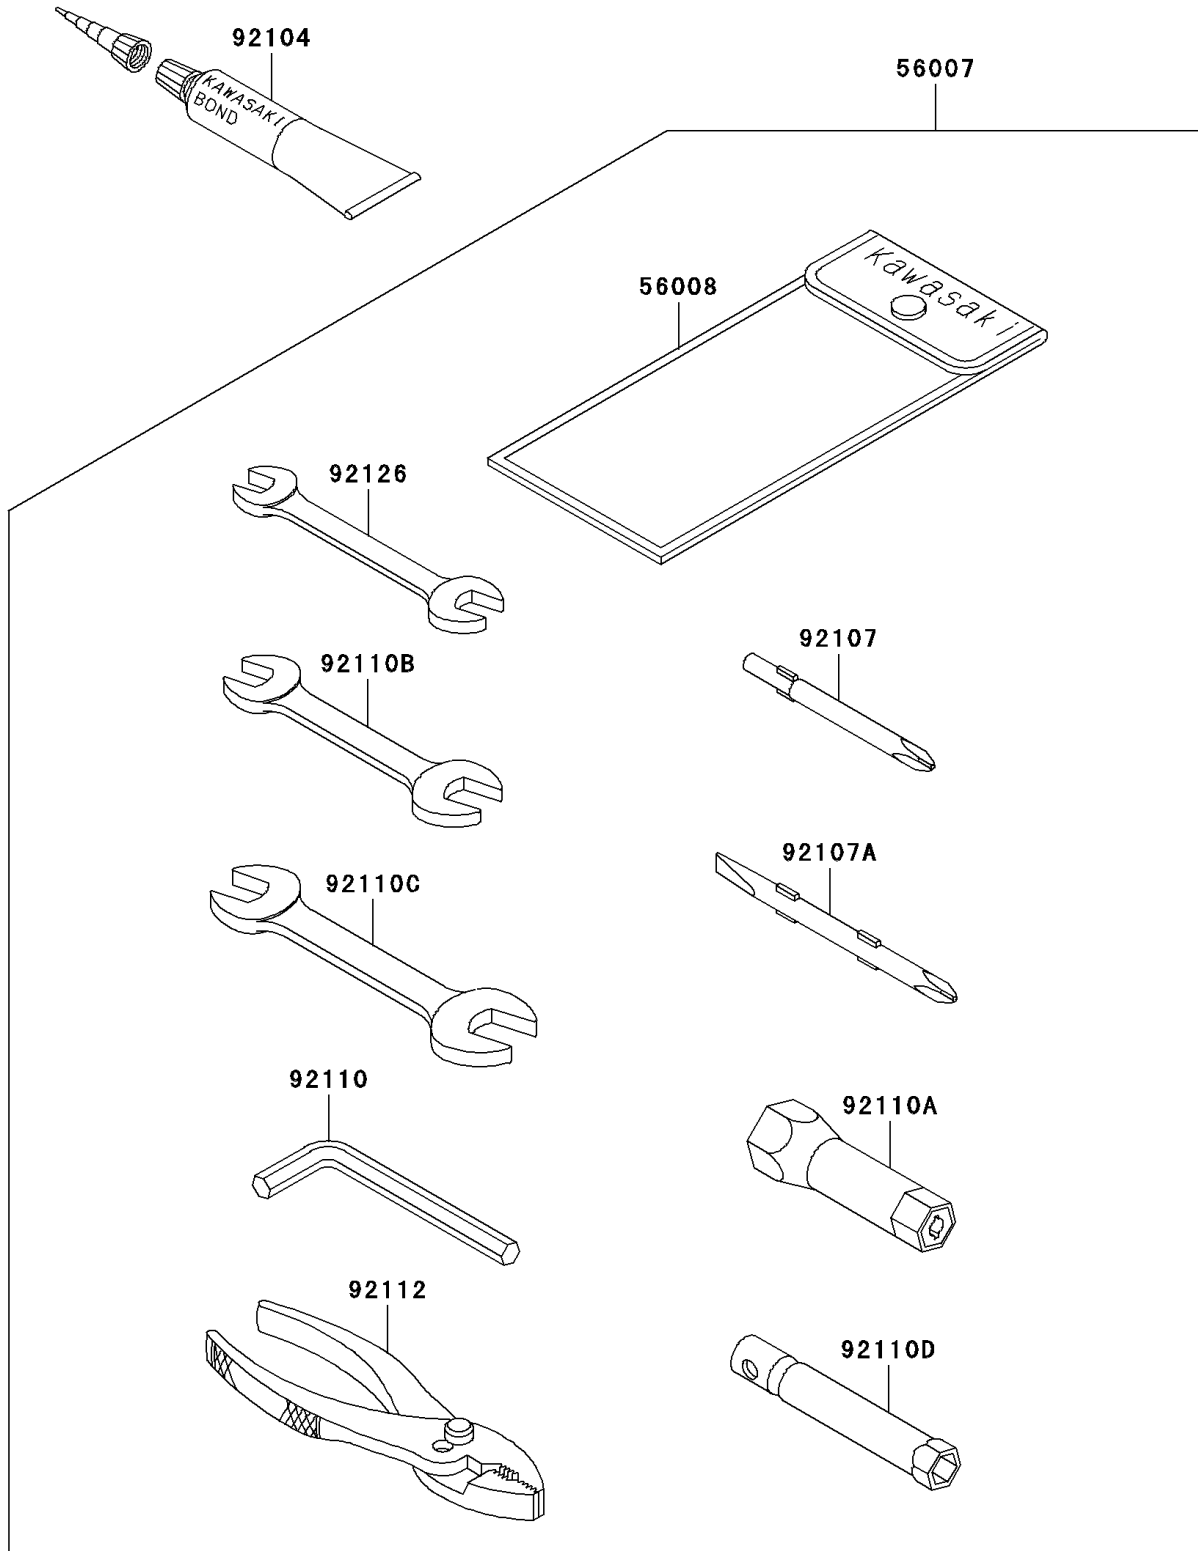

2003 1100 ZXi PARTS DIAGRAM

Owner's Tools

F3182

2003 1100 ZXi PARTS LIST

Owner's Tools

ITEM NAME	PART NUMBER	QUANTITY
TOOL-KIT (Ref # 56007)	56007-3711	1
BAG,TOOL (Ref # 56008)	56008-006	1
GASKET-LIQUID,TUBE,100G,SILVER (Ref # 92104)	92104-002	AR
TOOL-DRIVER,#3PHILLIPS (Ref # 92107)	92107-005	1
TOOL-DRIVER,#2PHILLIPS&SLOT (Ref # 92107A)	92107-1051	1
TOOL-WRENCH,ALLEN,5MM (Ref # 92110)	92110-1015	1
TOOL-WRENCH,BOX,21MM (Ref # 92110A)	92110-1113	1
TOOL-WRENCH,OPEN END,10X12 (Ref # 92110B)	92110-1152	1
TOOL-WRENCH,OPEN END,14X17 (Ref # 92110C)	92110-1153	1
TOOL-WRENCH,BOX,10MM (Ref # 92110D)	92110-1156	1
TOOL-PLIERS (Ref # 92112)	92112-1001	1
TOOL-WRENCH,OPEN END,8X10 (Ref # 92126)	92126-004	1