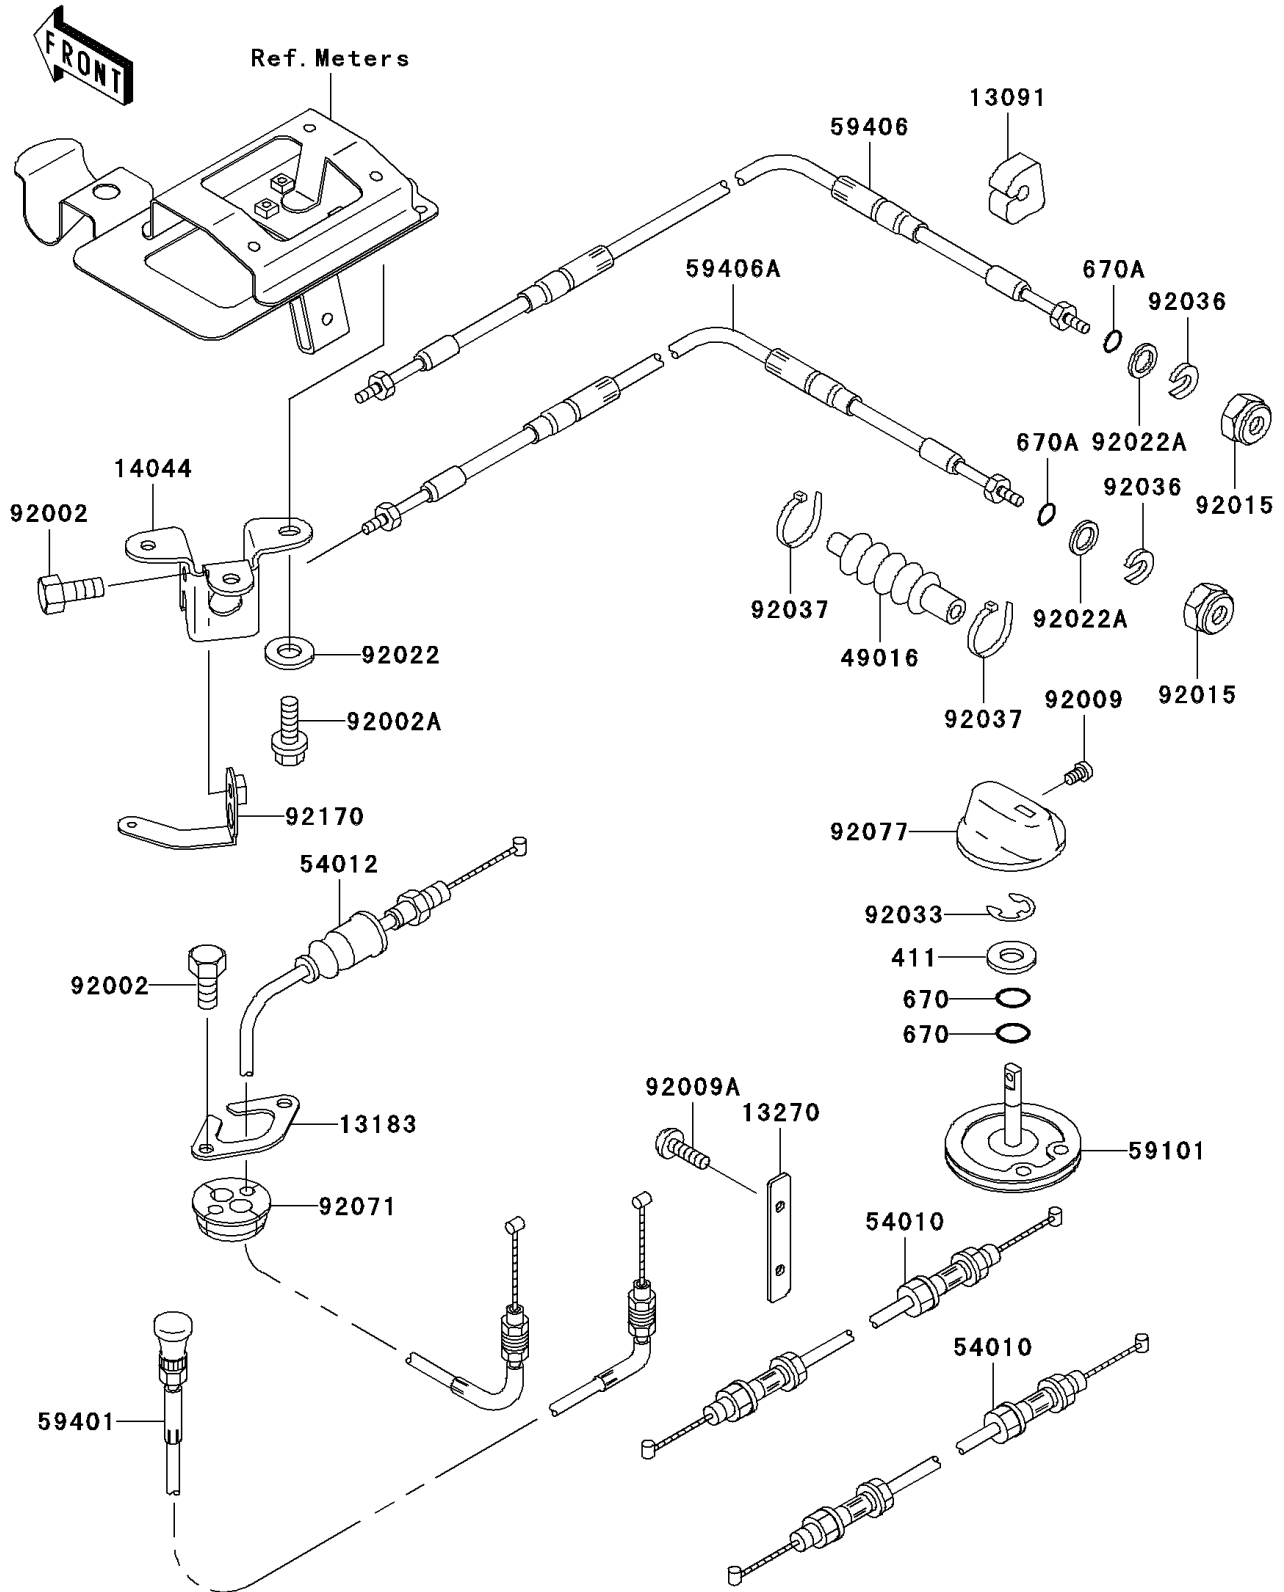

2003 1100 ZXi PARTS DIAGRAM

Cables

F3175

2003 1100 ZXi PARTS LIST

Cables

ITEM NAME	PART NUMBER	QUANTITY
WASHER-PLAIN,8MM (Ref # 411)	411S0800	1
O RING,8MM (Ref # 670)	670B1508	2
O RING,11MM (Ref # 670A)	670B2011	2
HOLDER (Ref # 13091)	13091-3712	1
PLATE (Ref # 13183)	13183-3810	1
PLATE,FUEL TAP (Ref # 13270)	13270-3798	1
HOLDER-CABLE,STEERING (Ref # 14044)	14044-3730	1
COVER-SEAL,TILT CABLE (Ref # 49016)	49016-3702	1
CABLE,FUEL TAP (Ref # 54010)	54010-3710	2
CABLE-THROTTLE (Ref # 54012)	54012-3758	1
REEL,SHIFT CABLE (Ref # 59101)	59101-3709	1
CABLE-CHOKE (Ref # 59401)	59401-3717	1
CABLE-STRG (Ref # 59406)	59406-3757	1
CABLE-STRG,TILT (Ref # 59406A)	59406-3759	1
BOLT,6X16 (Ref # 92002)	92002-3728	3
BOLT,6X20 (Ref # 92002A)	92002-3755	3
SCREW,4X8 (Ref # 92009)	92009-3729	1
SCREW,5X16 (Ref # 92009A)	92009-3789	2
NUT,20MM (Ref # 92015)	92015-526	2
WASHER,6.5X20X1.5 (Ref # 92022)	92022-3710	3
WASHER (Ref # 92022A)	92022-535	2
RING-SNAP,7MM (Ref # 92033)	92033-3704	1
RING-SNAP (Ref # 92036)	92036-501	2
CLAMP (Ref # 92037)	92037-1173	2
GROMMET,HARNESS (Ref # 92071)	92071-3790	1
KNOB,FUEL TAP (Ref # 92077)	92077-3727	1
CLAMP,STEERING CABLE (Ref # 92170)	92170-3744	1