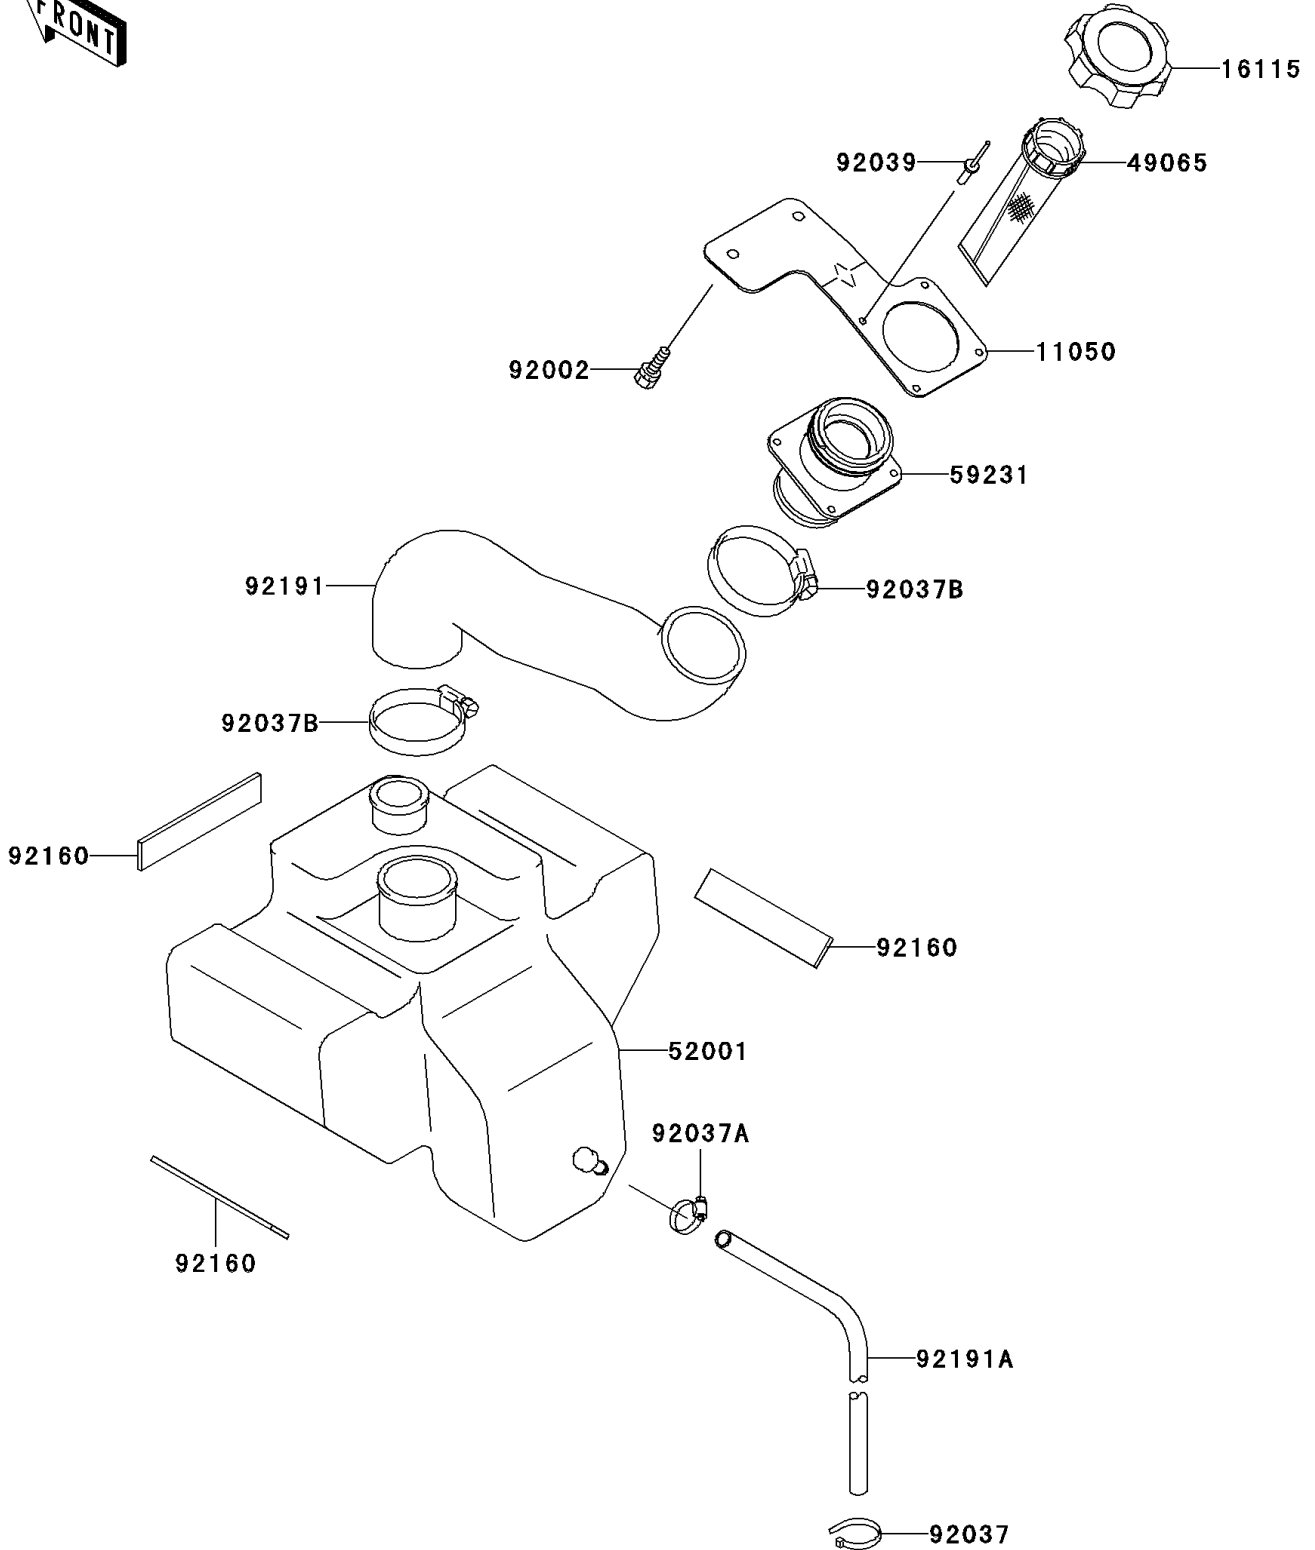

# 2003 1100 ZXi PARTS DIAGRAM

Oil Tank

F3174

## 2003 1100 ZXi PARTS LIST

### Oil Tank

ITEM NAME	PART NUMBER	QUANTITY
BRACKET,OIL FILLER (Ref # 11050)	11050-3783	1
CAP-OIL FILLER (Ref # 16115)	16115-3720	1
FILTER-OIL (Ref # 49065)	49065-3703	1
TANK-OIL (Ref # 52001)	52001-3729	1
FILLER (Ref # 59231)	59231-3715	1
BOLT,6X16 (Ref # 92002)	92002-3728	2
CLAMP (Ref # 92037)	92037-1173	1
CLAMP (Ref # 92037A)	92037-3726	1
CLAMP (Ref # 92037B)	92037-509	2
RIVET (Ref # 92039)	92039-3748	4
DAMPER (Ref # 92160)	92160-3840	3
TUBE (Ref # 92191)	92191-3819	1
TUBE,5.8X10.8X140 (Ref # 92191A)	92191-3823	1