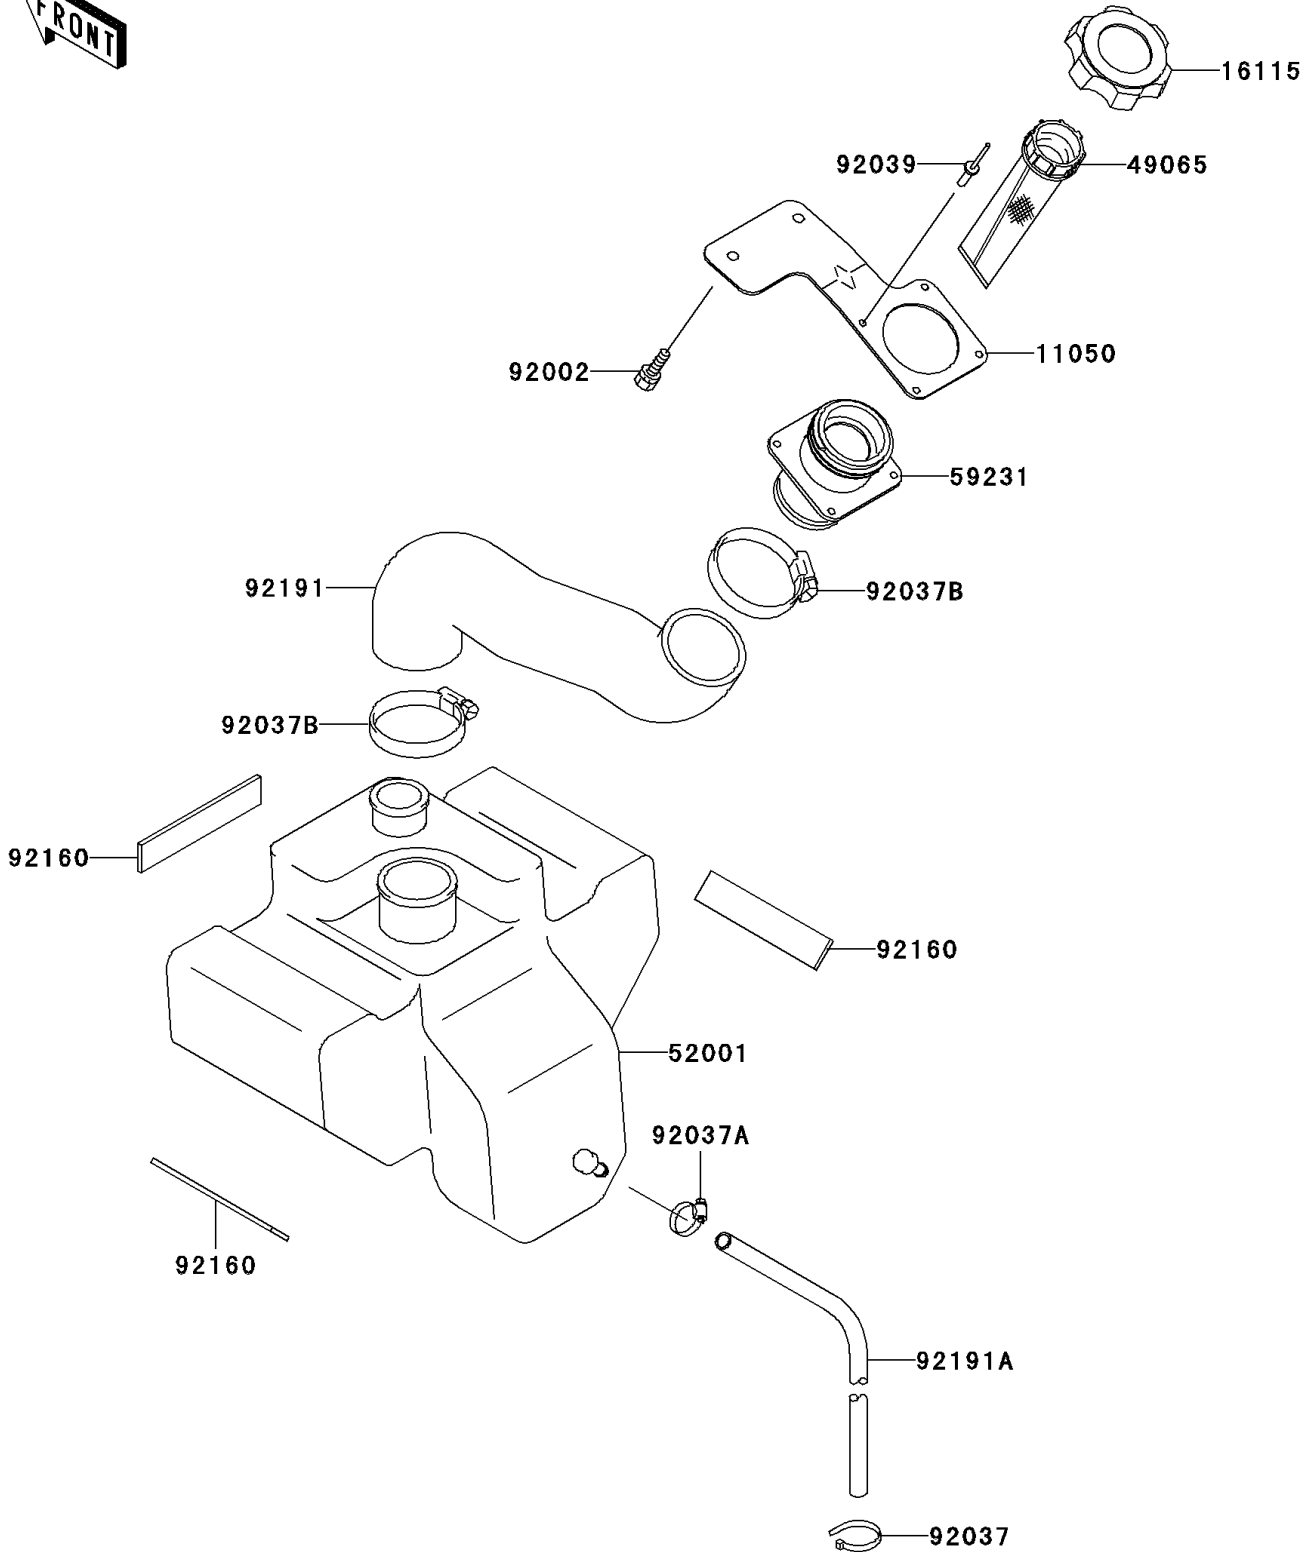

# 2001 1100 Zxi PARTS DIAGRAM

Oil Tank

F3174

## 2001 1100 Zxi PARTS LIST

### Oil Tank

ITEM NAME	PART NUMBER	QUANTITY
BRACKET,OIL FILLER (Ref # 11050)	11050-3783	1
CAP-OIL FILLER (Ref # 16115)	16115-3720	1
FILTER-OIL (Ref # 49065)	49065-3703	1
TANK-OIL (Ref # 52001)	52001-3729	1
FILLER (Ref # 59231)	59231-3715	1
BOLT,6X16 (Ref # 92002)	92002-3728	2
CLAMP (Ref # 92037)	92037-1173	1
CLAMP (Ref # 92037A)	92037-3726	1
CLAMP (Ref # 92037B)	92037-509	2
RIVET (Ref # 92039)	92039-3748	4
DAMPER (Ref # 92160)	92160-3840	3
TUBE (Ref # 92191)	92191-3819	1
TUBE,5.8X10.8X140 (Ref # 92191A)	92191-3823	1