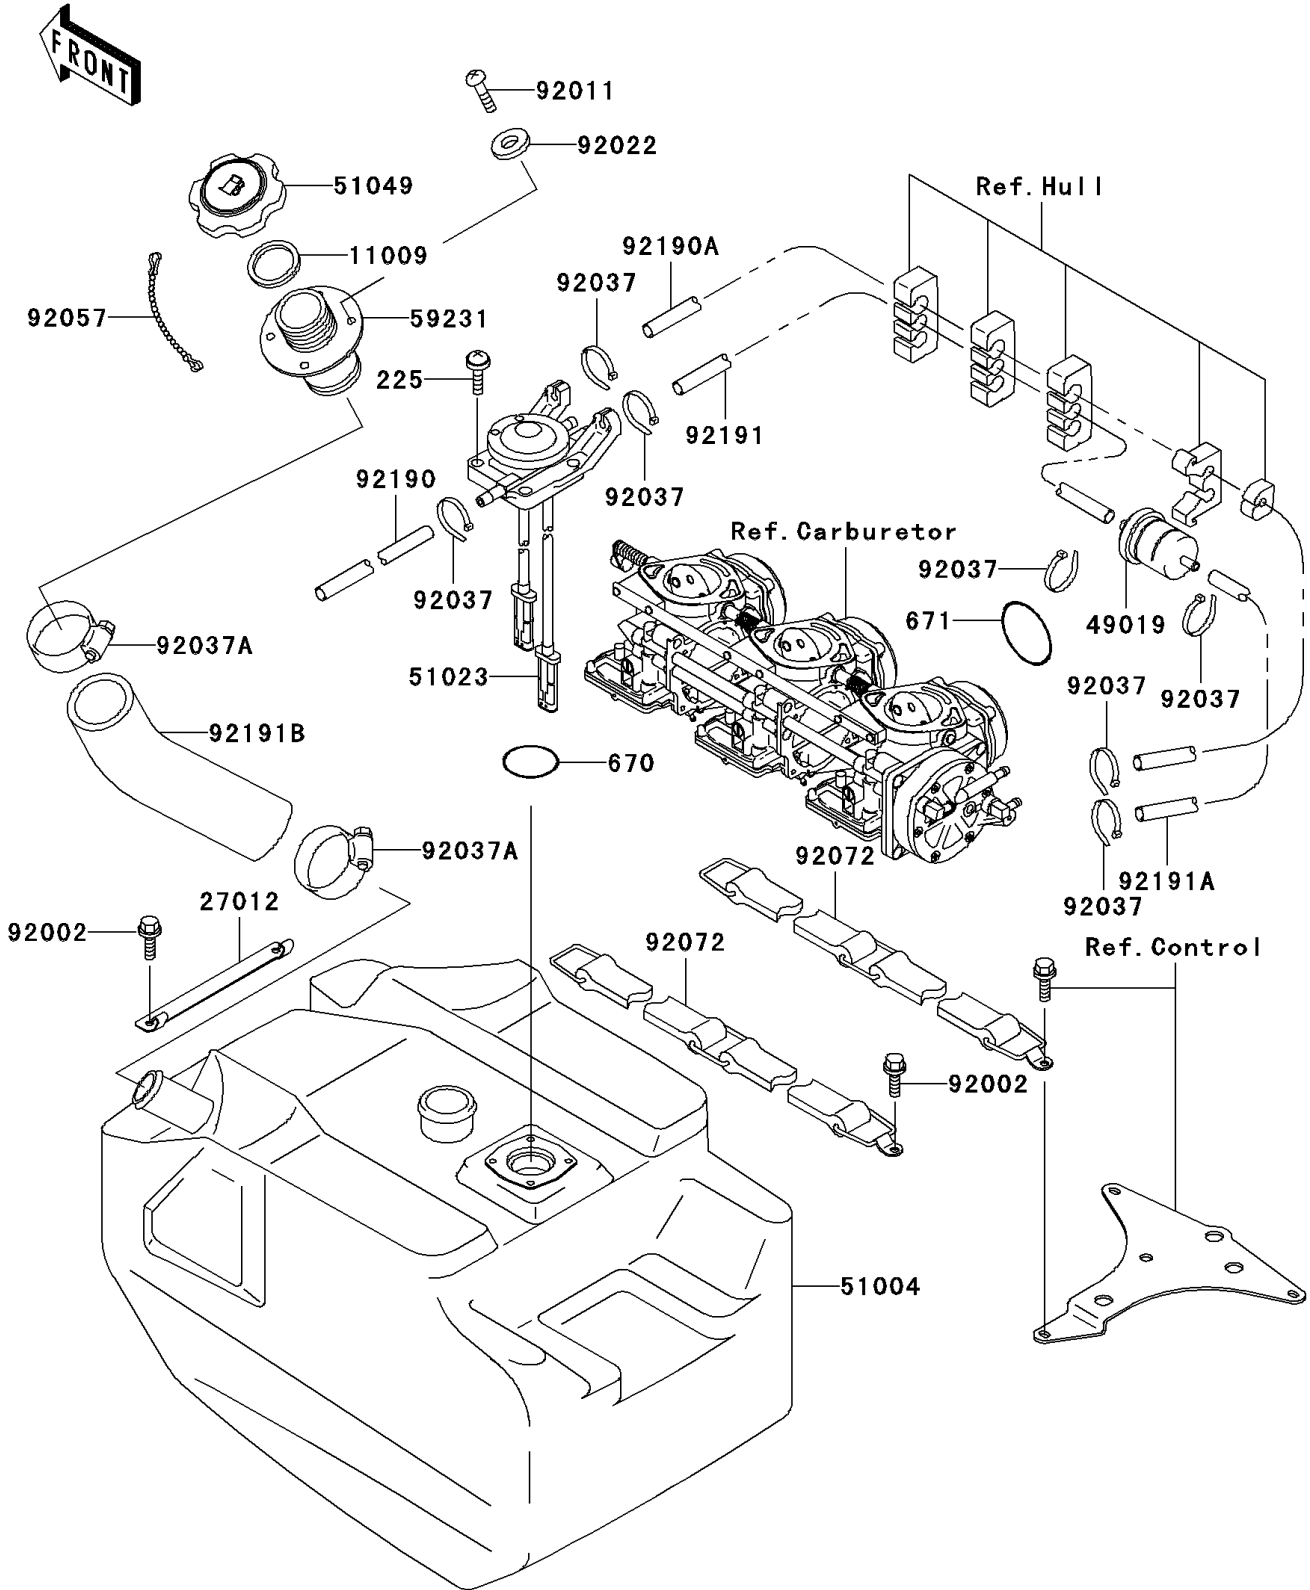

2003 1100 ZXi PARTS DIAGRAM

Fuel Tank

F3173

2003 1100 ZXi PARTS LIST

Fuel Tank

ITEM NAME	PART NUMBER	QUANTITY
SCREW-PAN-WSP-CROS,5X20 (Ref # 225)	225R0520	4
O RING,36MM (Ref # 670)	670B3036	1
O RING,65MM (Ref # 671)	671B2565	1
GASKET,TANK CAP (Ref # 11009)	11009-3020	1
HOOK,BOW EYE (Ref # 27012)	27012-3766	1
FILTER-FUEL (Ref # 49019)	49019-3712	1
TANK-FUEL (Ref # 51004)	51004-3725	1
TAP-ASSY,FUEL (Ref # 51023)	51023-3734	1
CAP-TANK,FUEL (Ref # 51049)	51049-3714	1
FILLER,FUEL TANK (Ref # 59231)	59231-3716	1
BOLT,6X16 (Ref # 92002)	92002-3728	3
SCREW (Ref # 92011)	92011-562	4
WASHER (Ref # 92022)	92022-563	4
CLAMP (Ref # 92037)	92037-1173	7
CLAMP (Ref # 92037A)	92037-3009	2
CHAIN,COVER,L=100 (Ref # 92057)	92057-3704	1
BAND,FUEL TANK (Ref # 92072)	92072-3797	2
TUBE,5.8X10.8X860 (Ref # 92190)	92190-3853	1
TUBE,"RETURN" (Ref # 92190A)	92190-3988	1
TUBE,"ON",5.8X10.8X270 (Ref # 92191)	92191-3708	1
TUBE,"ON",5.8X10.8X940 (Ref # 92191A)	92191-3715	1
TUBE,FUEL TANK-FILLER (Ref # 92191B)	92191-3755	1