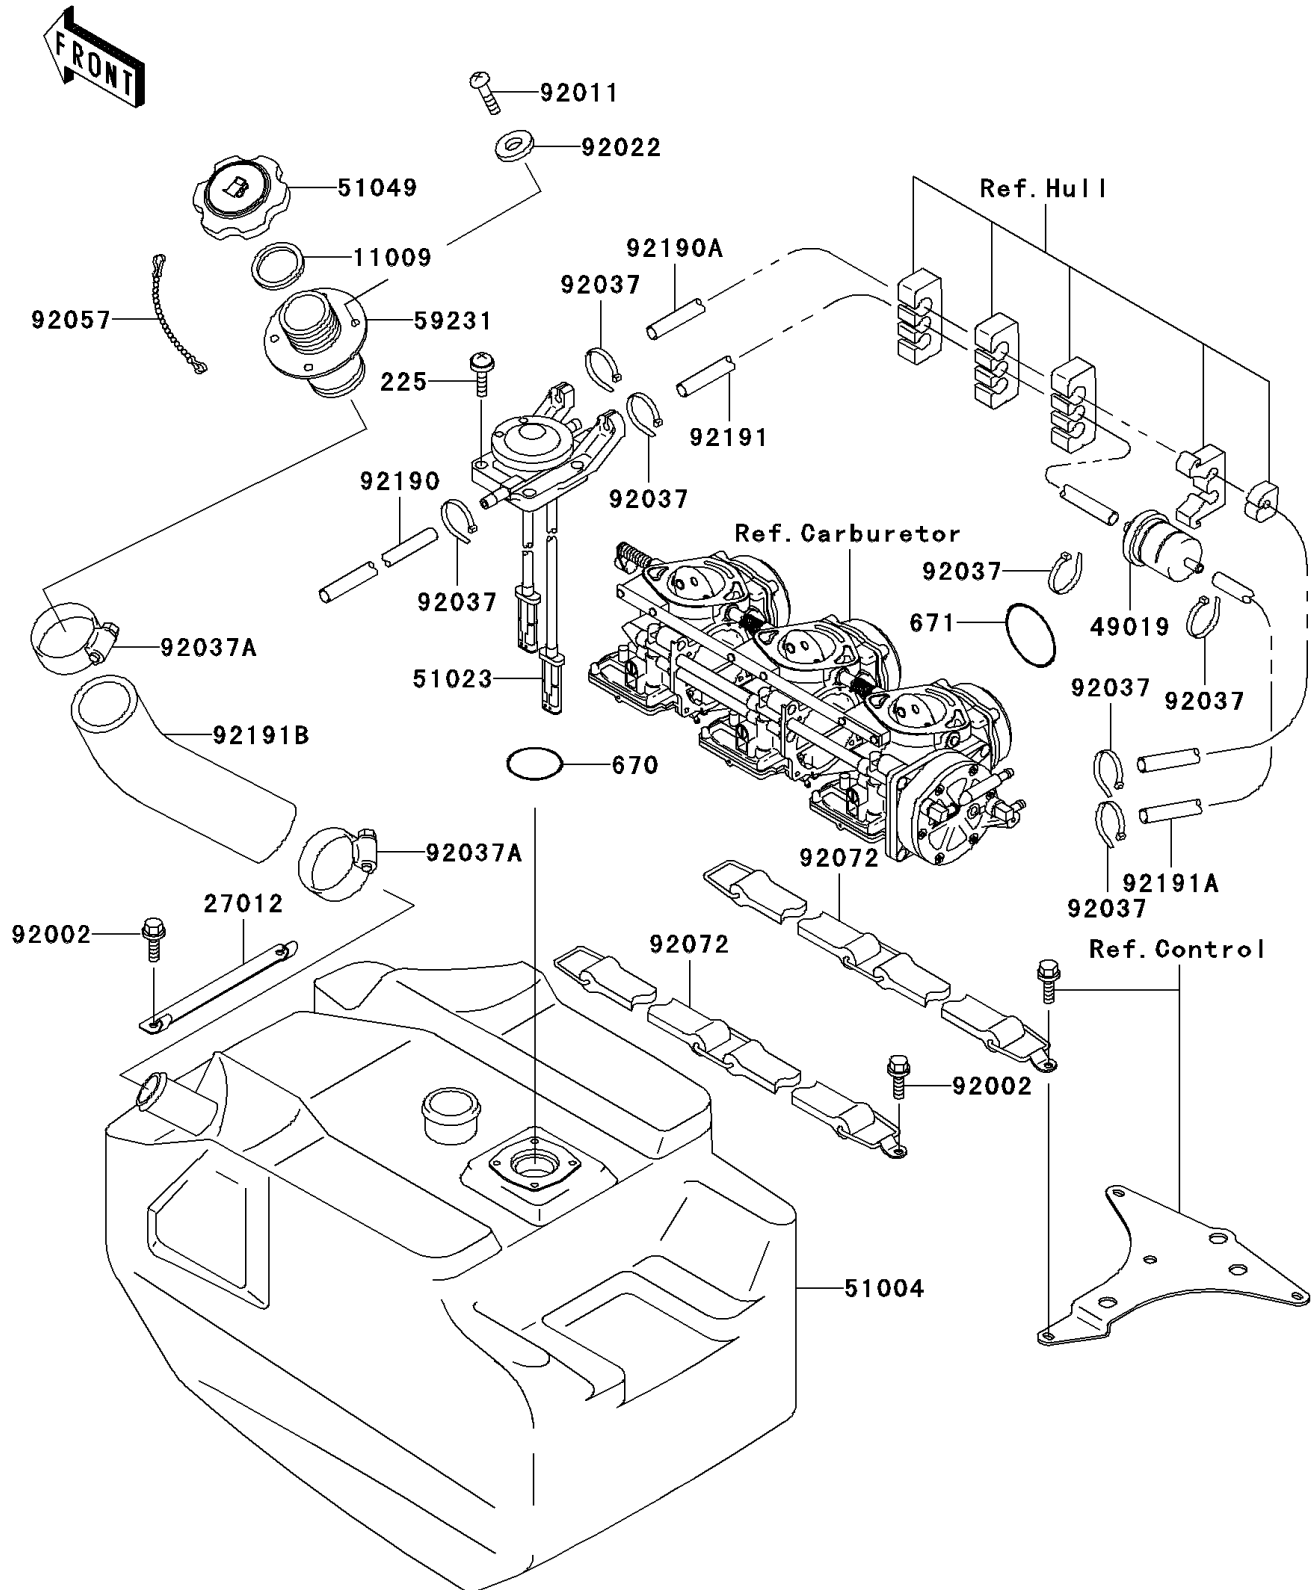

2002 1100 ZXi PARTS DIAGRAM

Fuel Tank

F3173

2002 1100 ZXi PARTS LIST

Fuel Tank

ITEM NAME	PART NUMBER	QUANTITY
SCREW-PAN-WSP-CROS,5X20 (Ref # 225)	225R0520	4
O RING,36MM (Ref # 670)	670B3036	1
O RING,65MM (Ref # 671)	671B2565	1
GASKET,TANK CAP (Ref # 11009)	11009-3020	1
HOOK,BOW EYE (Ref # 27012)	27012-3766	1
FILTER-FUEL (Ref # 49019)	49019-3712	1
TANK-FUEL (Ref # 51004)	51004-3725	1
TAP-ASSY,FUEL (Ref # 51023)	51023-3734	1
CAP-TANK,FUEL (Ref # 51049)	51049-3714	1
FILLER,FUEL TANK (Ref # 59231)	59231-3716	1
BOLT,6X16 (Ref # 92002)	92002-3728	3
SCREW (Ref # 92011)	92011-562	4
WASHER (Ref # 92022)	92022-563	4
CLAMP (Ref # 92037)	92037-1173	7
CLAMP (Ref # 92037A)	92037-3009	2
CHAIN,COVER,L=100 (Ref # 92057)	92057-3704	1
BAND,FUEL TANK (Ref # 92072)	92072-3797	2
TUBE,5.8X10.8X860 (Ref # 92190)	92190-3853	1
TUBE,"RETURN" (Ref # 92190A)	92190-3988	1
TUBE,"ON",5.8X10.8X270 (Ref # 92191)	92191-3708	1
TUBE,"ON",5.8X10.8X940 (Ref # 92191A)	92191-3715	1
TUBE,FUEL TANK-FILLER (Ref # 92191B)	92191-3755	1