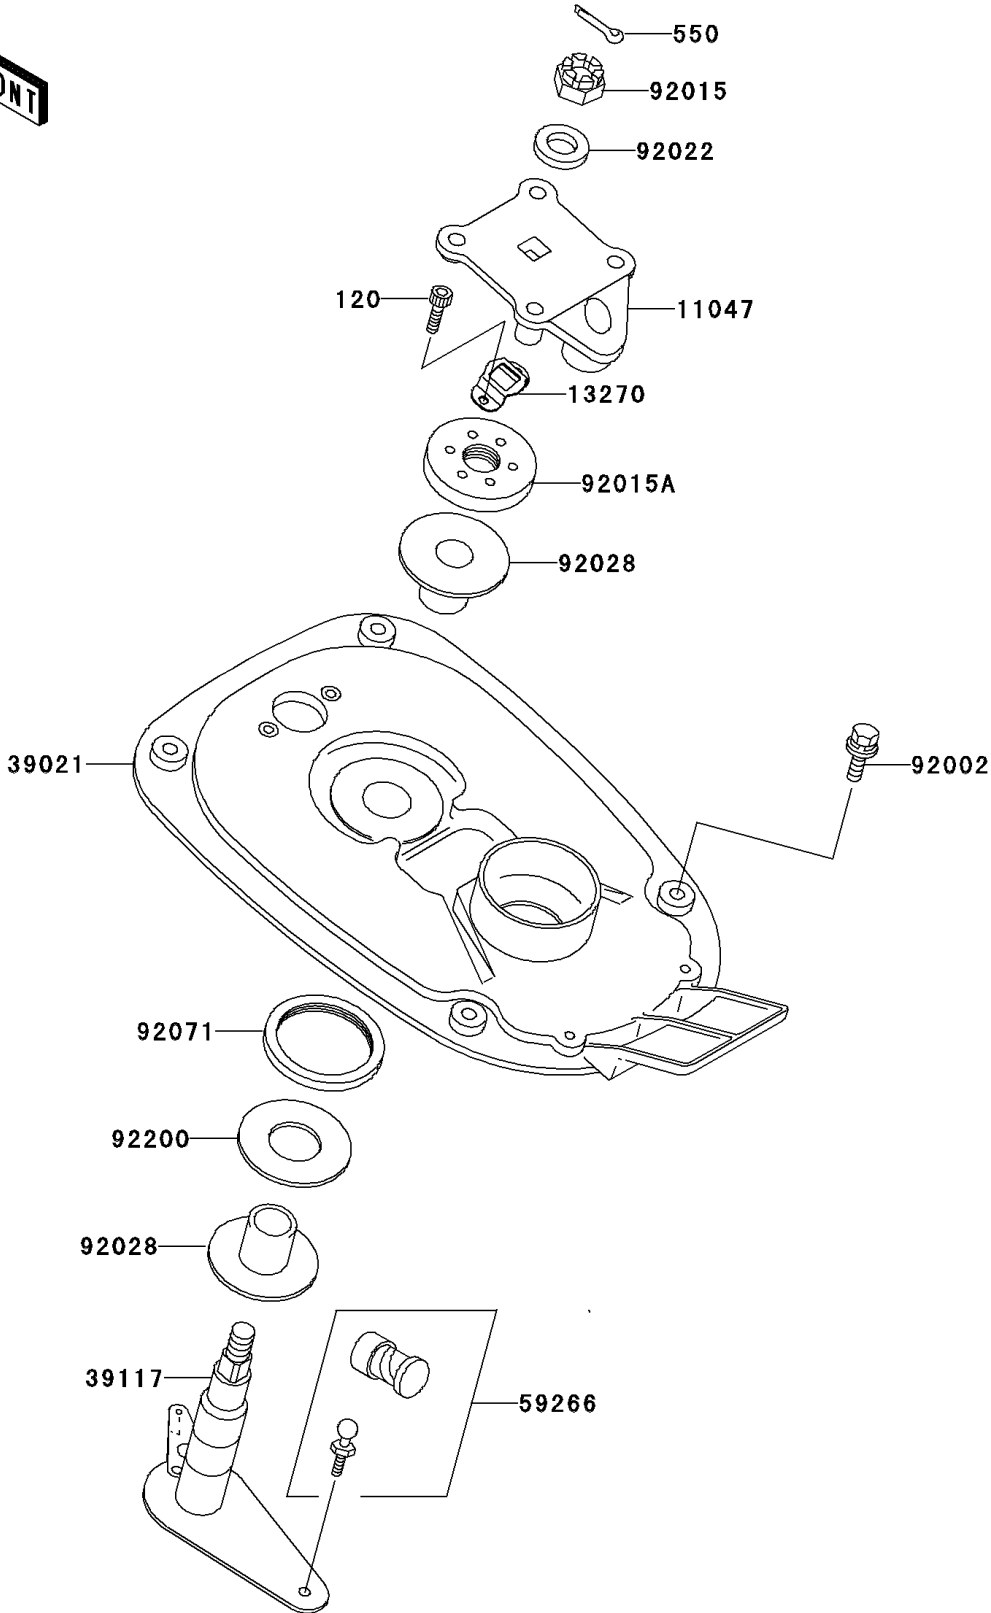

2003 1100 ZXi PARTS DIAGRAM

Handle Pole

F3171

2003 1100 ZXi PARTS LIST

Handle Pole

ITEM NAME	PART NUMBER	QUANTITY
BOLT-SOCKET,5X10 (Ref # 120)	120R0510	2
PIN-COTTER,3X35 (Ref # 550)	550S3035	1
BRACKET,HANDLE HOLDER (Ref # 11047)	11047-3759	1
PLATE (Ref # 13270)	13270-3780	1
BRACKET-HANDLE POLE (Ref # 39021)	39021-3705	1
SHAFT-STRG (Ref # 39117)	39117-3709	1
JOINT-BALL (Ref # 59266)	59266-3707	1
BOLT,8X25 (Ref # 92002)	92002-3774	4
NUT,CASTLE,14MM (Ref # 92015)	92015-3805	1
NUT (Ref # 92015A)	92015-3852	1
WASHER,15X34X2.0 (Ref # 92022)	92022-3738	1
BUSHING,STEERING (Ref # 92028)	92028-3748	2
GROMMET (Ref # 92071)	92071-3792	1
WASHER,32.5X70X2 (Ref # 92200)	92200-3718	1