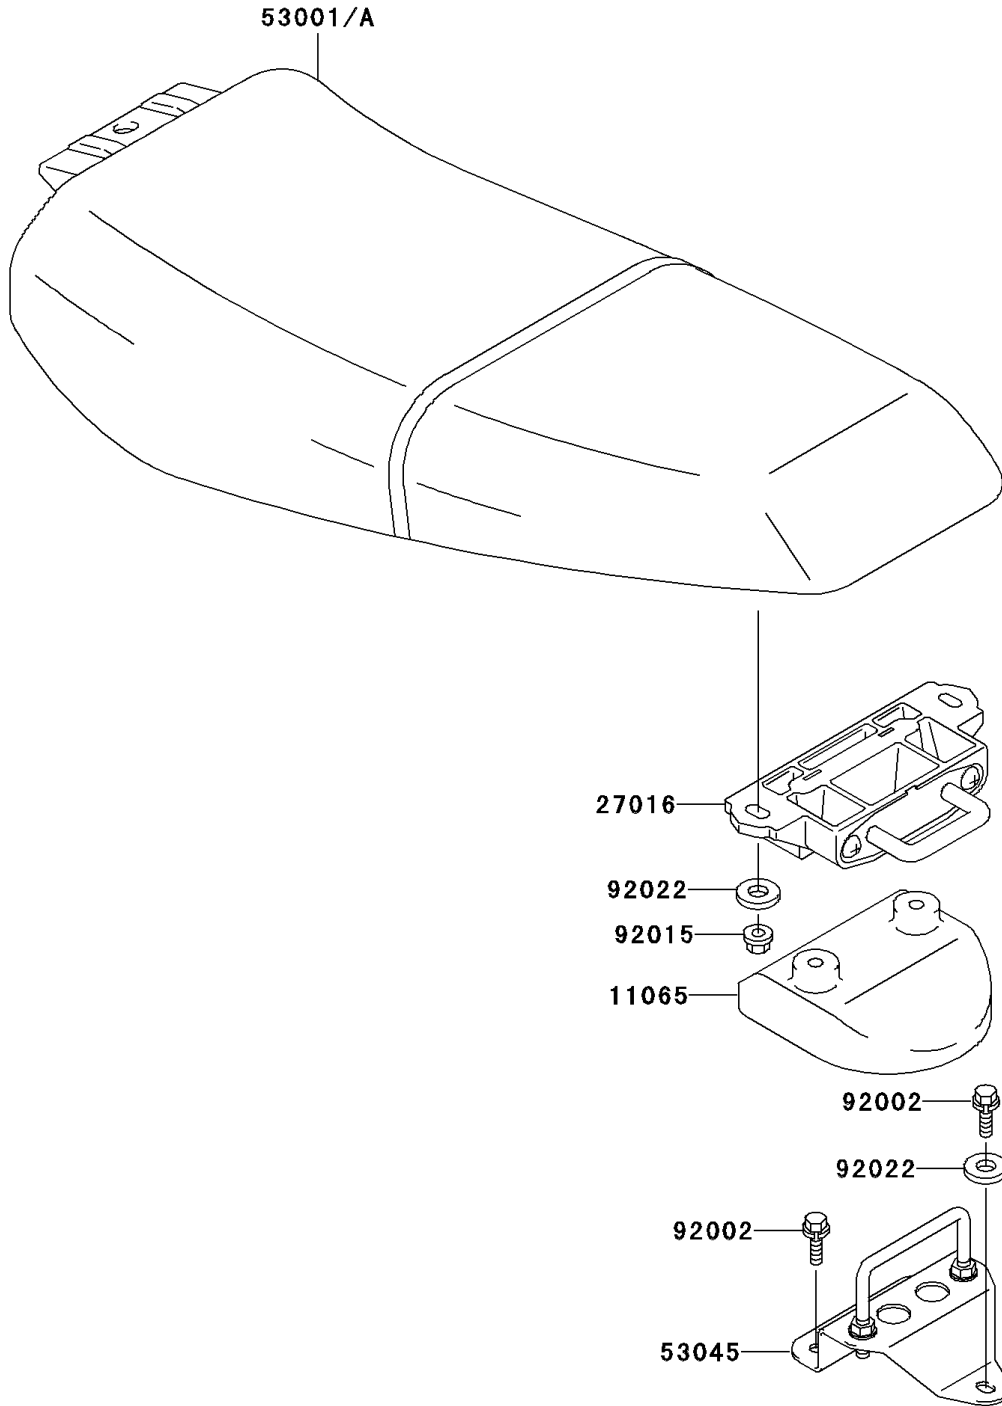

# 2003 1100 ZXi PARTS DIAGRAM

Seat

F3146

## 2003 1100 ZXi PARTS LIST

### Seat

ITEM NAME	PART NUMBER	QUANTITY
CAP,SEAT LOCK HOOK (Ref # 11065)	11065-3702	1
LOCK-ASSY,SEAT (Ref # 27016)	27016-3731	1
SEAT-ASSY,S.BLUE (Ref # 53001A)	53001-3742-304	1
HOOK-ASSY,SEAT LOCK (Ref # 53045)	53045-3706	1
BOLT,6X25 (Ref # 92002)	92002-3714	3
NUT,6MM (Ref # 92015)	92015-3767	2
WASHER,6.5X20X1.5 (Ref # 92022)	92022-3710	3