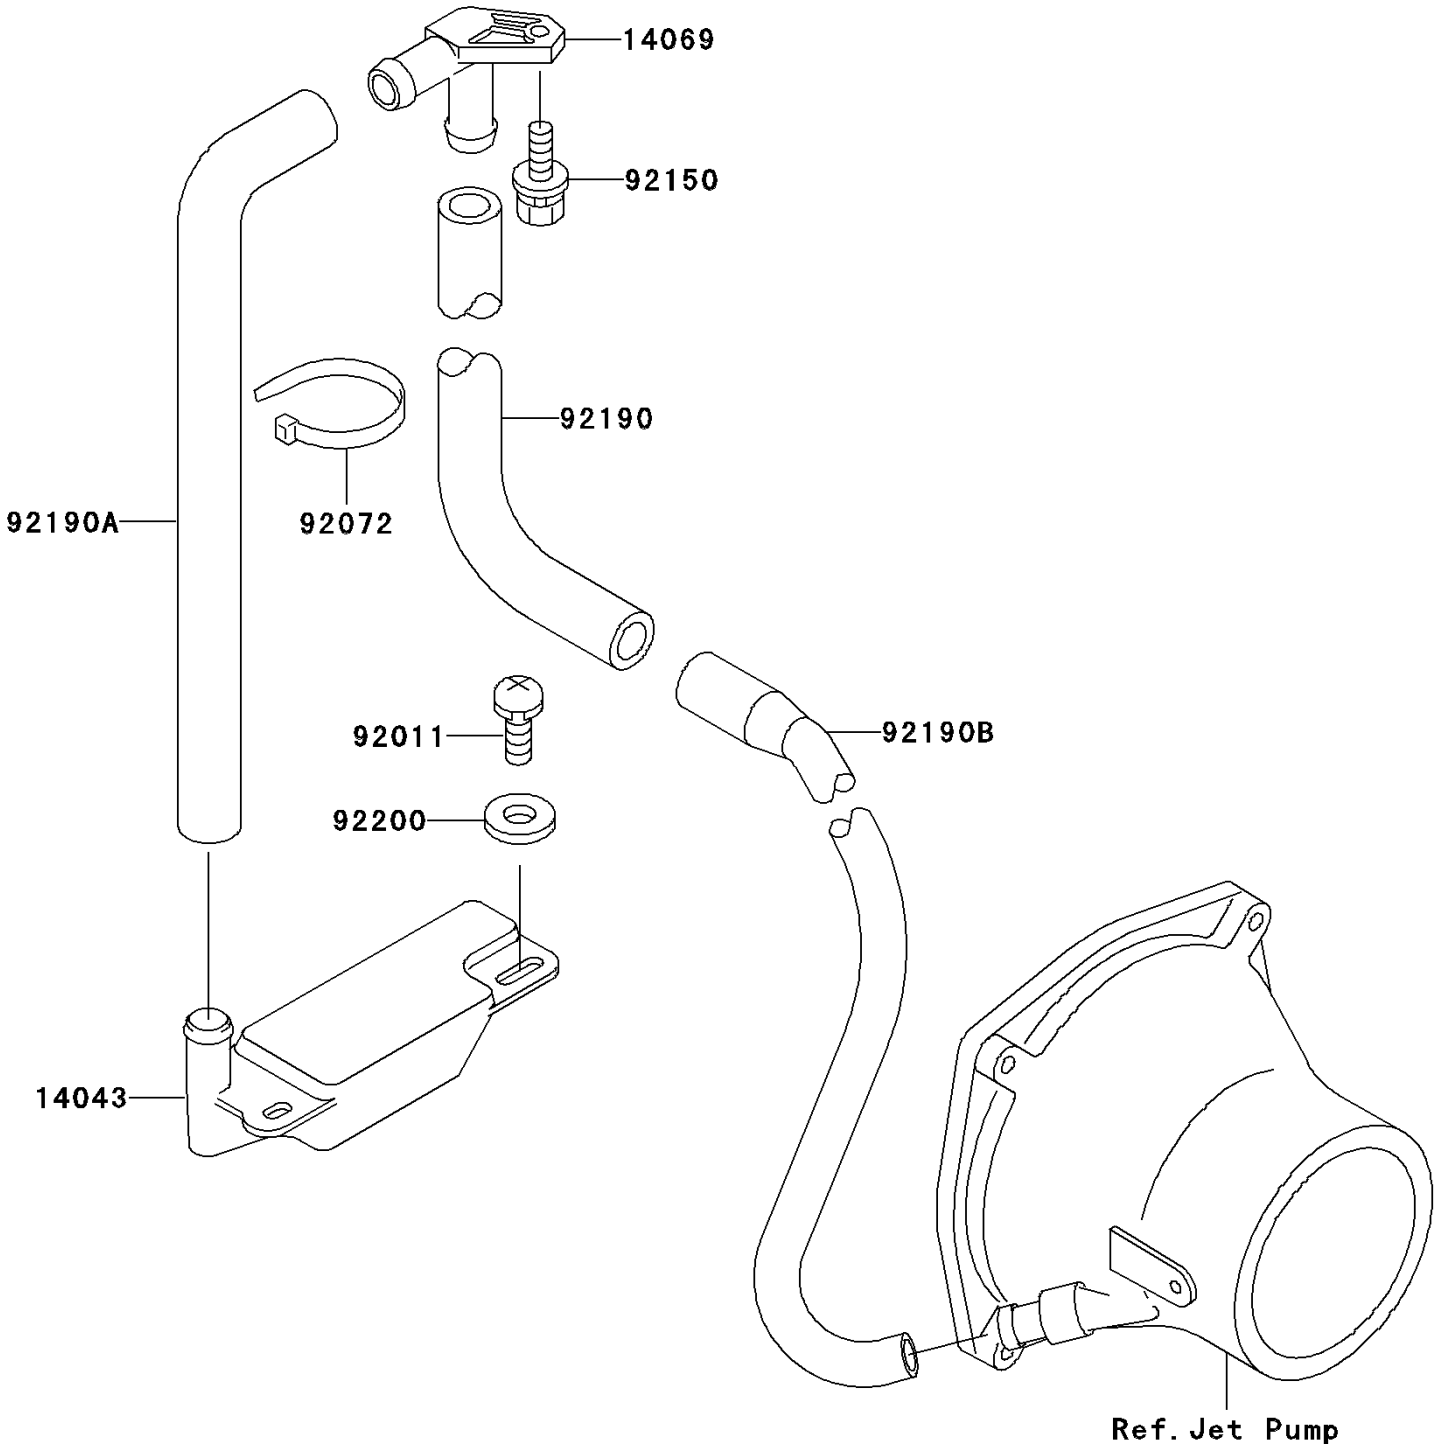

2003 1100 ZXi PARTS DIAGRAM

Bilge System

F3145

2003 1100 ZXi PARTS LIST

Bilge System

ITEM NAME	PART NUMBER	QUANTITY
FILTER (Ref # 14043)	14043-3708	1
BREATHER (Ref # 14069)	14069-3708	1
SCREW,TAPPING (Ref # 92011)	92011-561	2
BAND,L=292.1 (Ref # 92072)	92072-3509	1
BOLT,6X18 (Ref # 92150)	92150-3729	1
TUBE,BREATHER-HULL (Ref # 92190)	92190-3968	1
TUBE,FILTER-BREATHER (Ref # 92190A)	92190-3969	1
TUBE,HULL-NOZZLE (Ref # 92190B)	92190-3971	1
WASHER,5.9X16X1.5 (Ref # 92200)	92200-3714	2