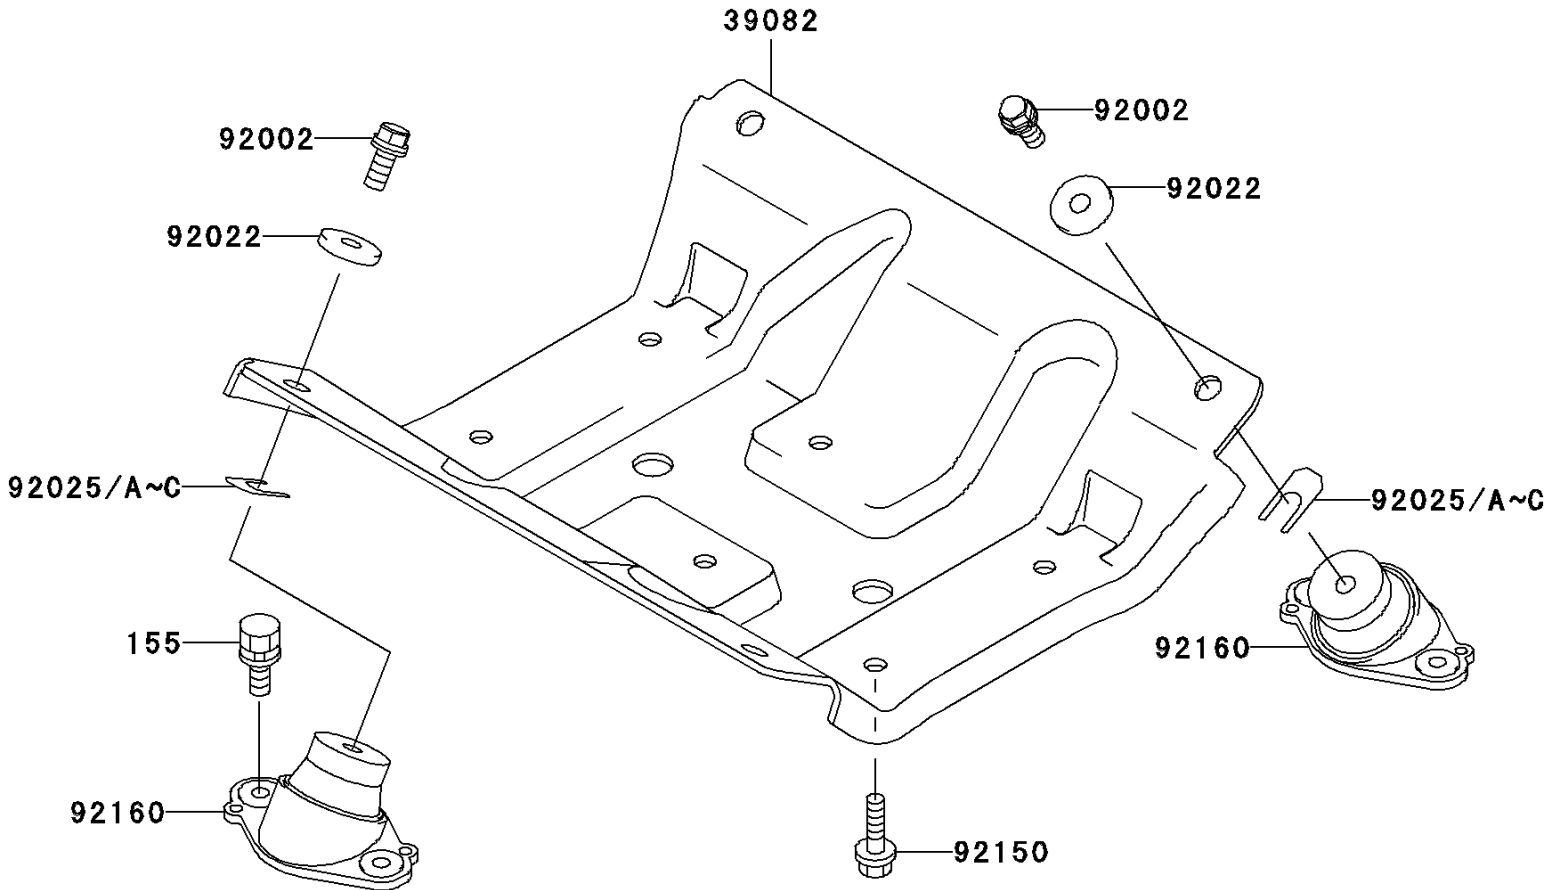

# 2003 1100 ZXi PARTS DIAGRAM

Engine Mount

F3144

## 2003 1100 ZXi PARTS LIST

### Engine Mount

ITEM NAME	PART NUMBER	QUANTITY
BOLT-WSP-SMALL,8X20 (Ref # 155)	155R0820	8
MOUNT-ENGINE (Ref # 39082)	39082-3710	1
BOLT,10X25 (Ref # 92002)	92002-3770	4
WASHER,32X10.5X4 (Ref # 92022)	92022-3023	4
SHIM,T=0.3MM (Ref # 92025)	92025-3705	AR
SHIM,T=0.5MM (Ref # 92025A)	92025-3706	AR
SHIM,T=1.0MM (Ref # 92025B)	92025-3707	AR
SHIM,T=1.5MM (Ref # 92025C)	92025-3708	AR
BOLT,10X25 (Ref # 92150)	92150-3818	6
DAMPER,ENGINE MOUNT (Ref # 92160)	92160-3838	4