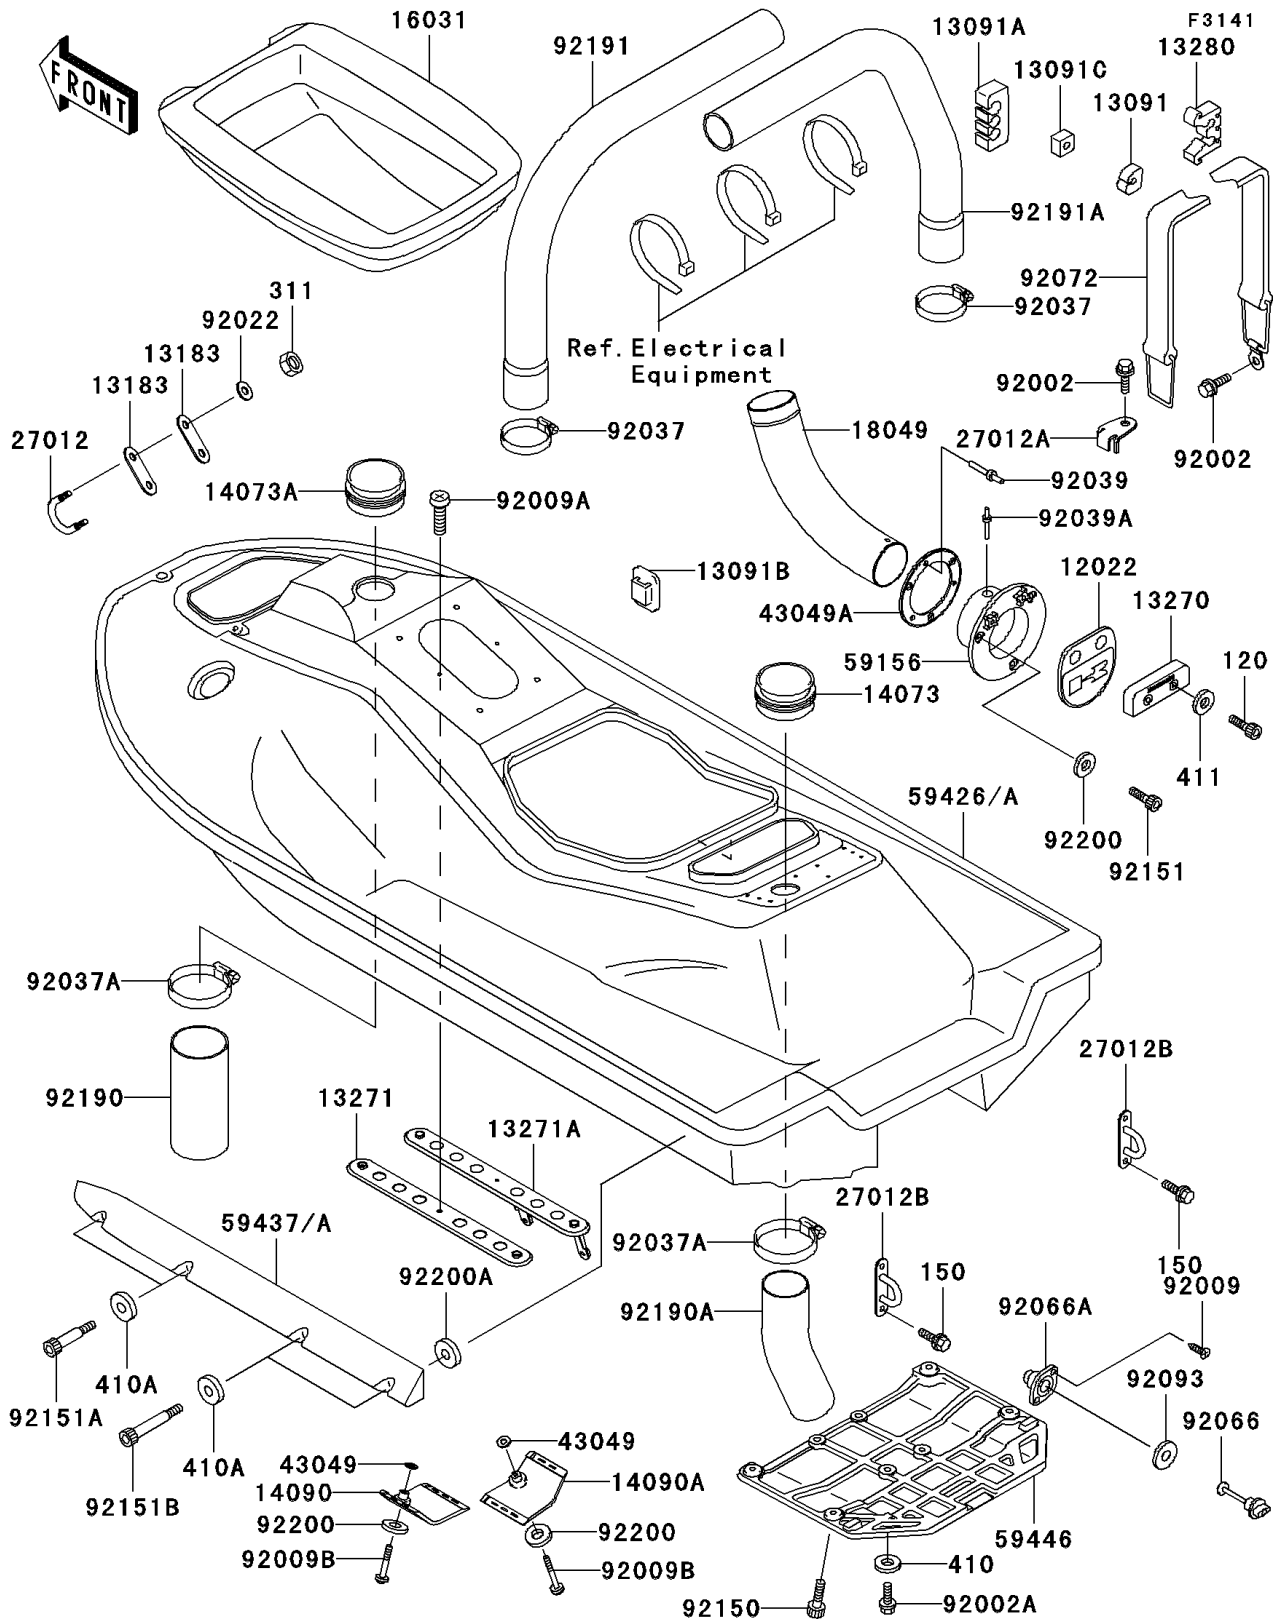

2003 1100 ZXi PARTS DIAGRAM

Hull