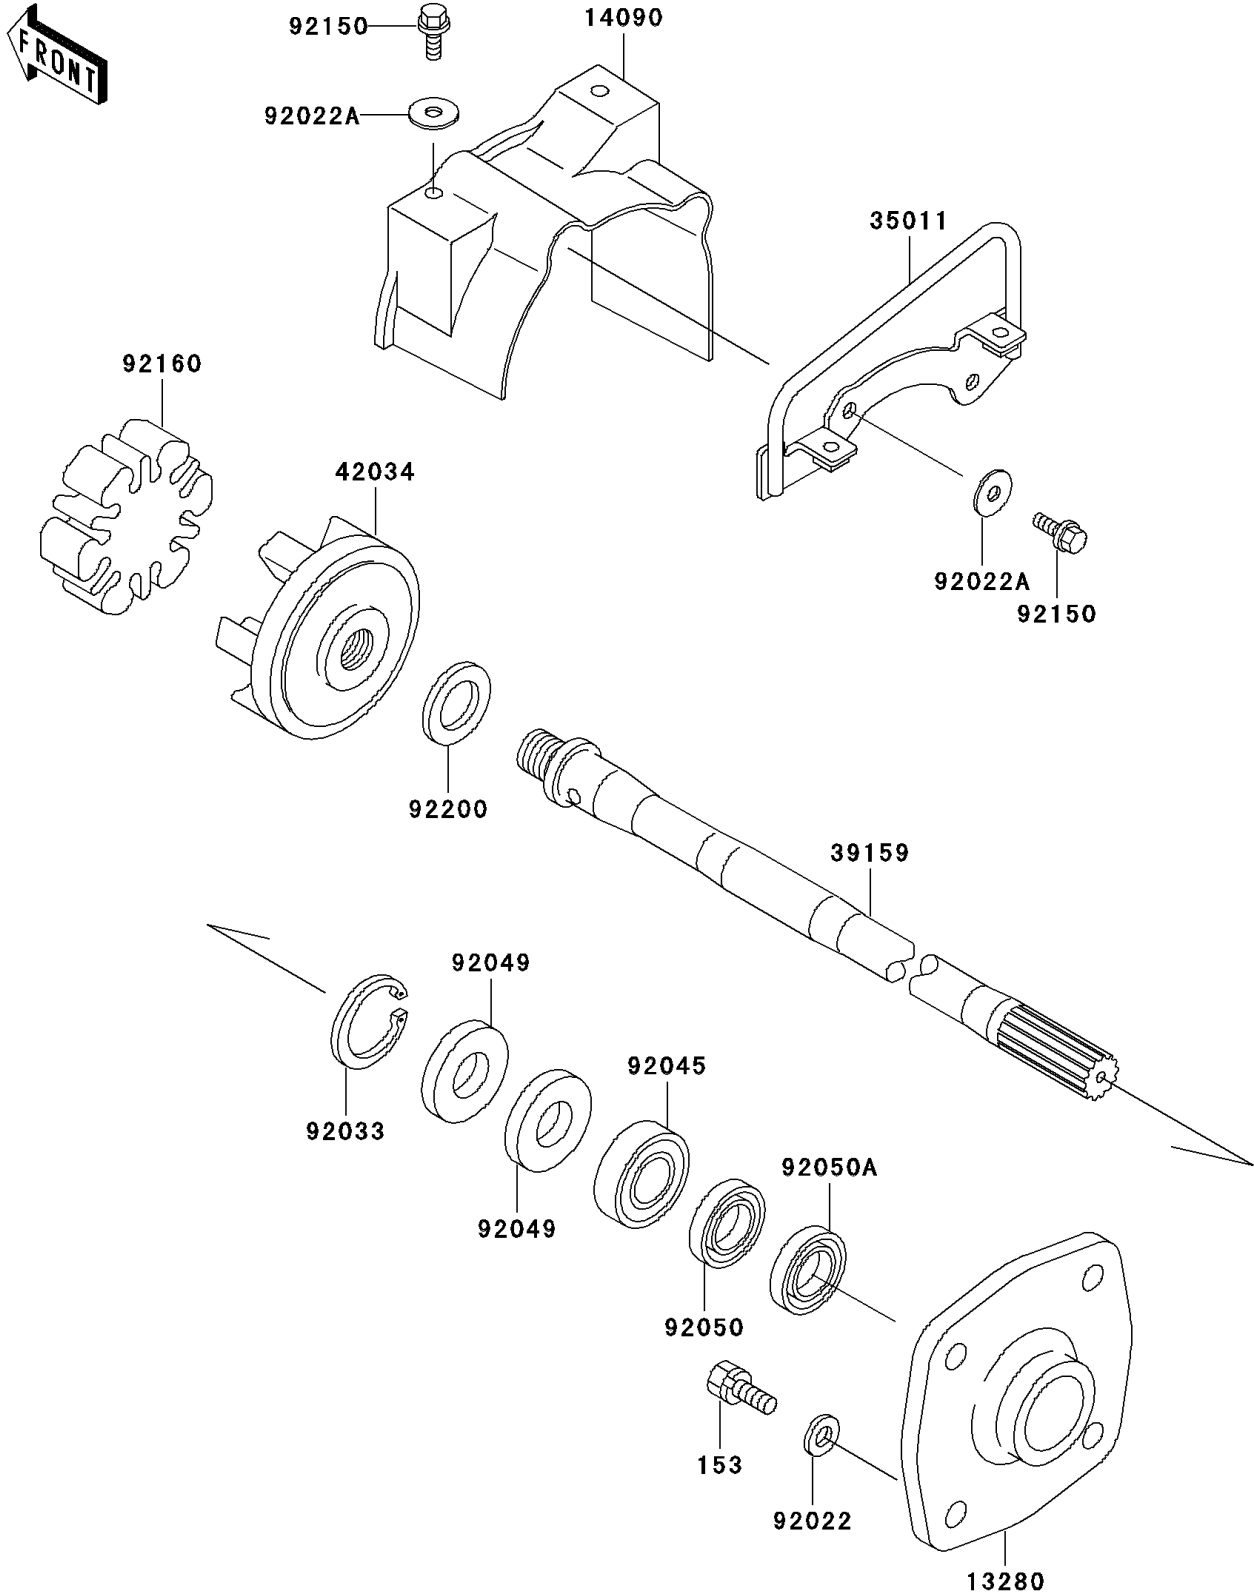

2003 1100 ZXi PARTS DIAGRAM

Drive Shaft

E3134

2003 1100 ZXi PARTS LIST

Drive Shaft

ITEM NAME	PART NUMBER	QUANTITY
BOLT-WS-SMALL (Ref # 153)	153R0830	4
HOLDER (Ref # 13280)	13280-3730	1
COVER,COUPLING (Ref # 14090)	14090-3789	1
STAY (Ref # 35011)	35011-3715	1
SHAFT-DRIVE (Ref # 39159)	39159-3724	1
COUPLING (Ref # 42034)	42034-3709	1
WASHER,8.2X18X1.5 (Ref # 92022)	92022-1964	4
WASHER,6.5X20X1.5 (Ref # 92022A)	92022-3710	4
RING-SNAP,42MM (Ref # 92033)	92033-3713	1
BEARING-BALL,60042RD (Ref # 92045)	92045-3705	1
SEAL-OIL,S620426 (Ref # 92049)	92049-3707	2
SEAL-OIL,SCY20368 (Ref # 92050)	92050-502	1
SEAL-OIL,SC20367 (Ref # 92050A)	92050-503	1
BOLT,6X18 (Ref # 92150)	92150-3729	4
DAMPER,COUPLING (Ref # 92160)	92160-3883	1
WASHER,24X32X2.0 (Ref # 92200)	92200-3739	1