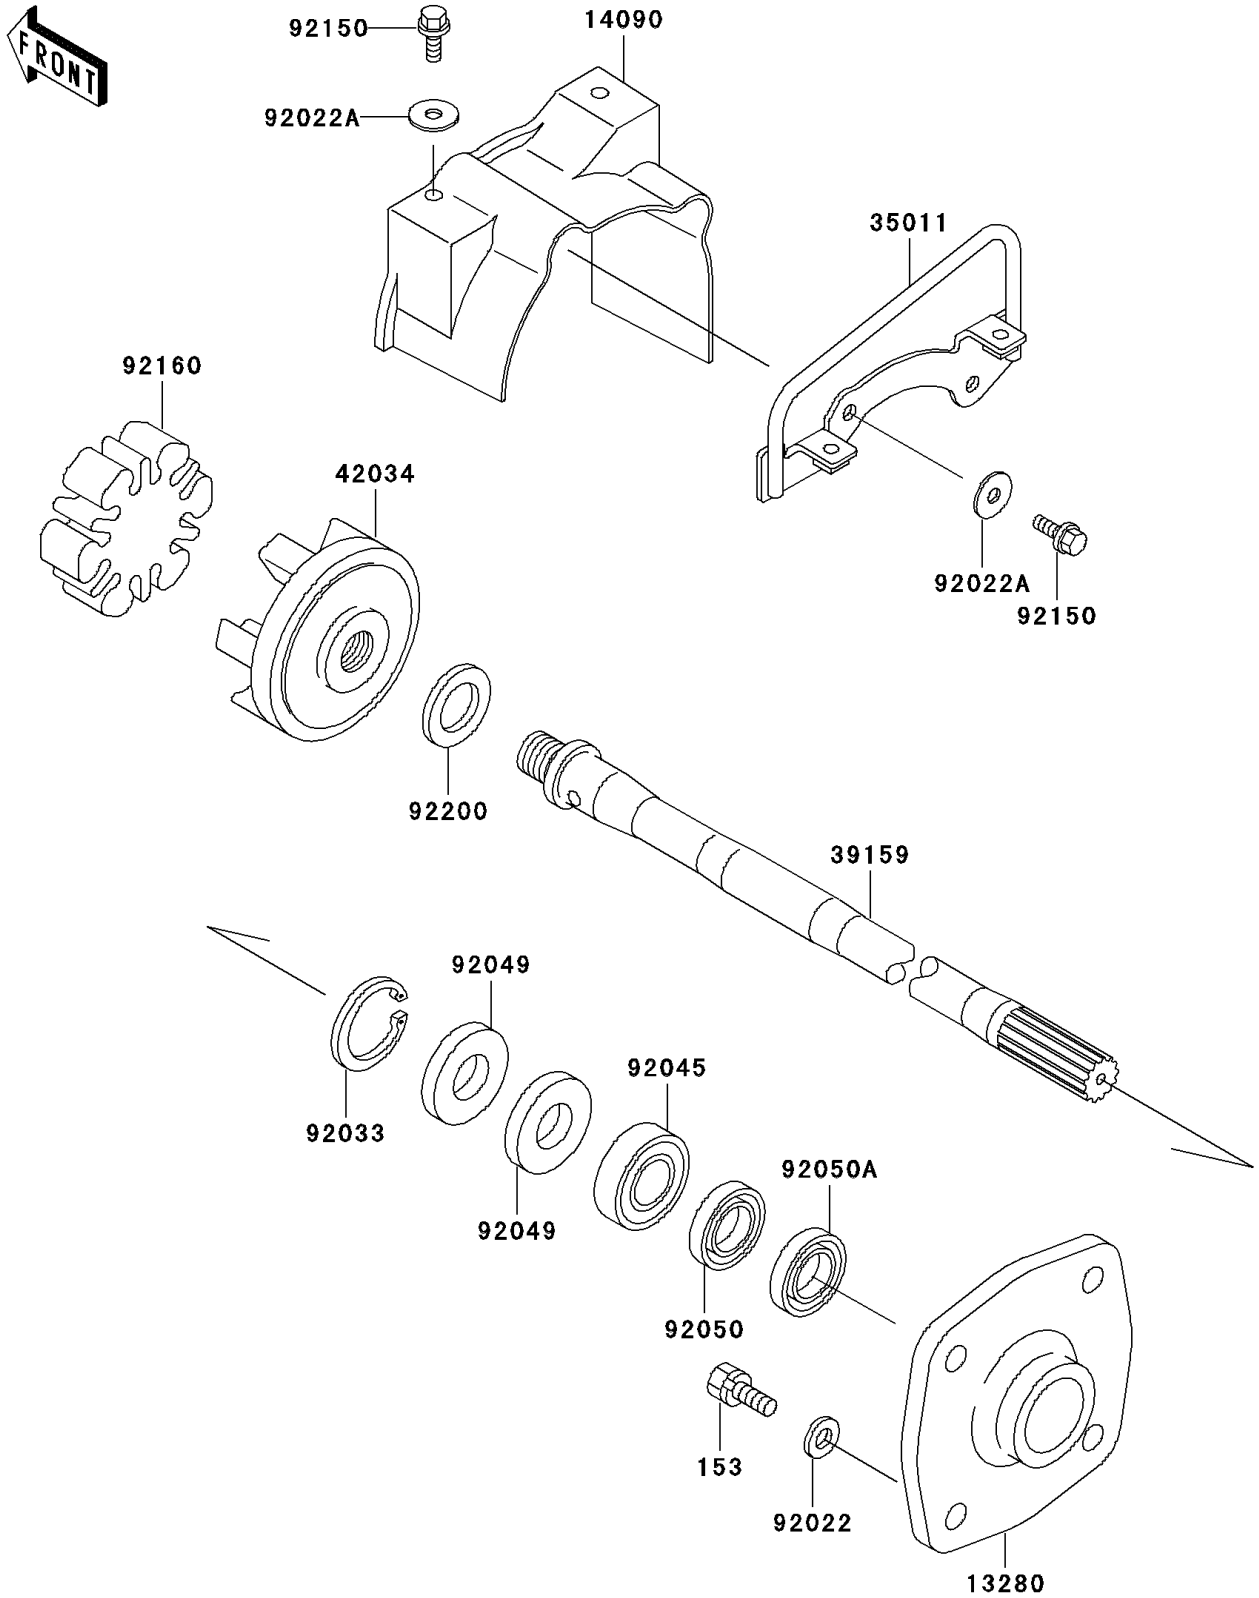

# 2001 1100 Zxi PARTS DIAGRAM

Drive Shaft

E3134

## 2001 1100 Zxi PARTS LIST

### Drive Shaft

ITEM NAME	PART NUMBER	QUANTITY
BOLT-WS-SMALL (Ref # 153)	153R0830	4
HOLDER (Ref # 13280)	13280-3730	1
COVER,COUPLING (Ref # 14090)	14090-3789	1
STAY (Ref # 35011)	35011-3715	1
SHAFT-DRIVE (Ref # 39159)	39159-3724	1
COUPLING (Ref # 42034)	42034-3709	1
WASHER,8.2X18X1.5 (Ref # 92022)	92022-1964	4
WASHER,6.5X20X1.5 (Ref # 92022A)	92022-3710	4
RING-SNAP,42MM (Ref # 92033)	92033-3713	1
BEARING-BALL,60042RD (Ref # 92045)	92045-3705	1
SEAL-OIL,S620426 (Ref # 92049)	92049-3707	2
SEAL-OIL,SCY20368 (Ref # 92050)	92050-502	1
SEAL-OIL,SC20367 (Ref # 92050A)	92050-503	1
BOLT,6X18 (Ref # 92150)	92150-3729	4
DAMPER,COUPLING (Ref # 92160)	92160-3883	1
WASHER,24X32X2.0 (Ref # 92200)	92200-3739	1